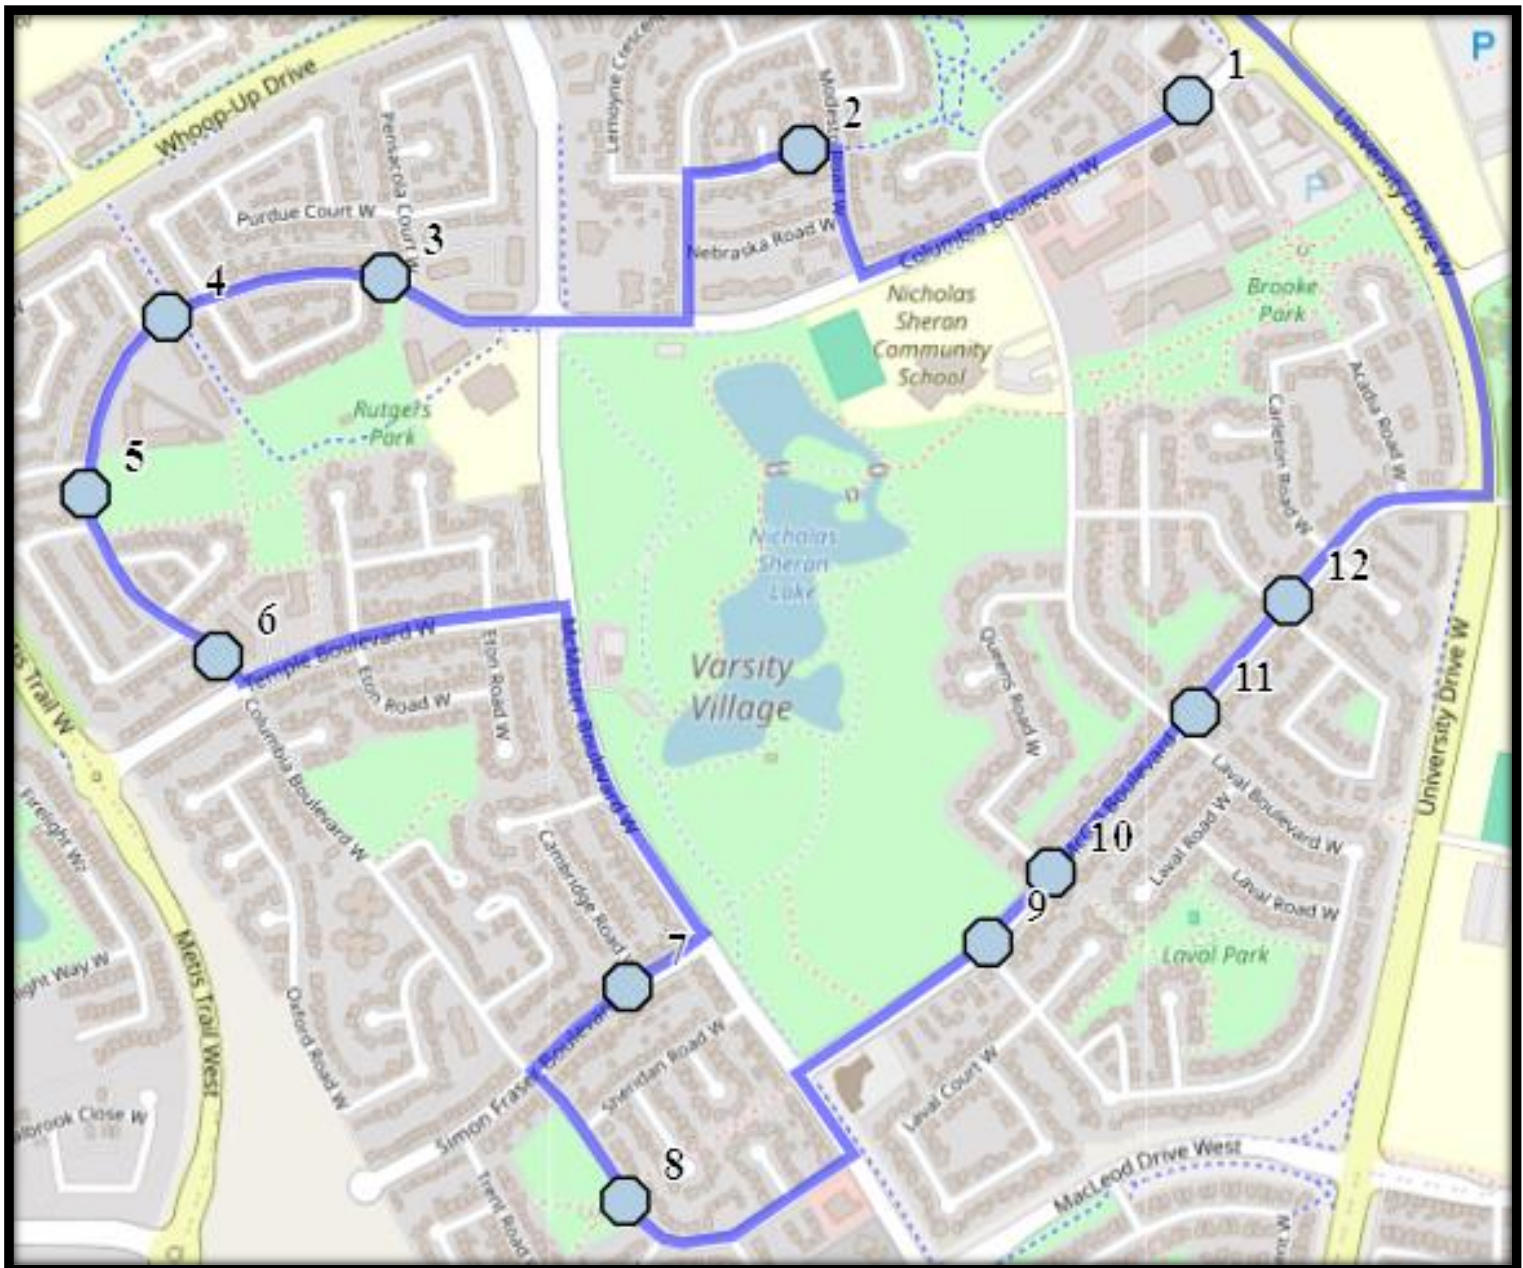

Davidson/Bawden W3

REVISED: July 24, 2025

EFFECTIVE: September 2, 2025

Ecole Agnes Davidson – 2103 20 Street South – (403) 328-5153

Fleetwood Bawden – 1222 9 Ave. South – (403) 327-5818

Please arrive 10 minutes before scheduled pick up and drop off times. Times shown may vary due to weather & traffic conditions.

Bus routes and maps are subject to change. For the most up-to-date version, visit www.southland.ca/lethbridge.