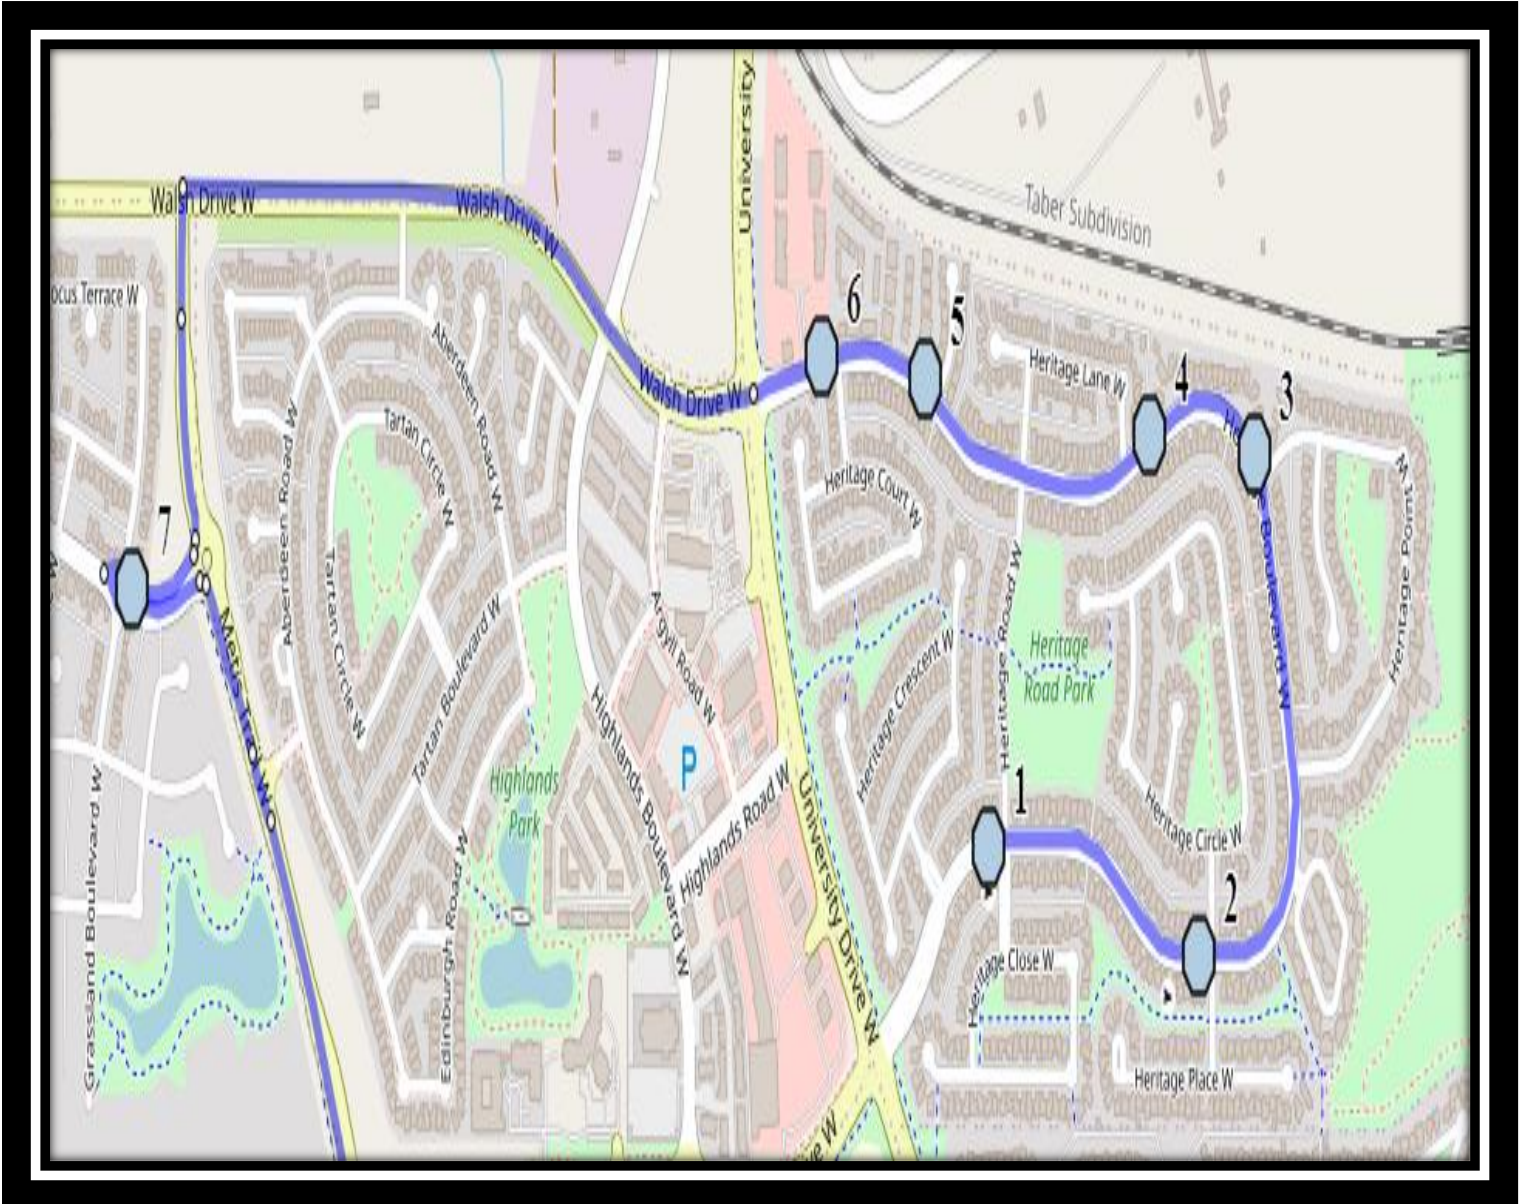

G.S. Lakie W2

REVISED: July 15, 2025

EFFECTIVE: September 2, 2025

PM Route same direction as AM

G.S. Lakie – 50 Blackfoot Blvd West – (403) 327-3465

Please arrive 10 minutes before scheduled pick up and drop off times. Times shown may vary due to weather & traffic conditions. Bus routes and maps are subject to change. For the most up-to-date version, visit www.southland.ca/lethbridge.

G.S. Lakie W2

REVISED: July 15, 2025

EFFECTIVE: September 2, 2025

Monday – Friday

#1 - 7:30 AM - Heritage Blvd W Eastbound - west of Heritage Rd at fire hydrant

#2 - 7:32 AM - Heritage Blvd W Eastbound - west of Heritage Pl at fire hydrant

#3 - 7:33 AM - Heritage Blvd W Northbound - north of Heritage Pt at mailbox

#4 - 7:34 AM - Heritage Blvd W Westbound - east of Heritage Ln at alley

#5 - 7:35 AM - 730 Heritage Blvd W Westbound - at fence

#6 - 7:36 AM - Heritage Blvd W Westbound - School Bus Stop Sign

#7 - 7:40 AM - Country Meadows Blvd W Westbound - east of Crocus at fence

#8 - 7:45 AM - G.S. Lakie Middle - Bus Zone

Monday-Tuesday-Thursday