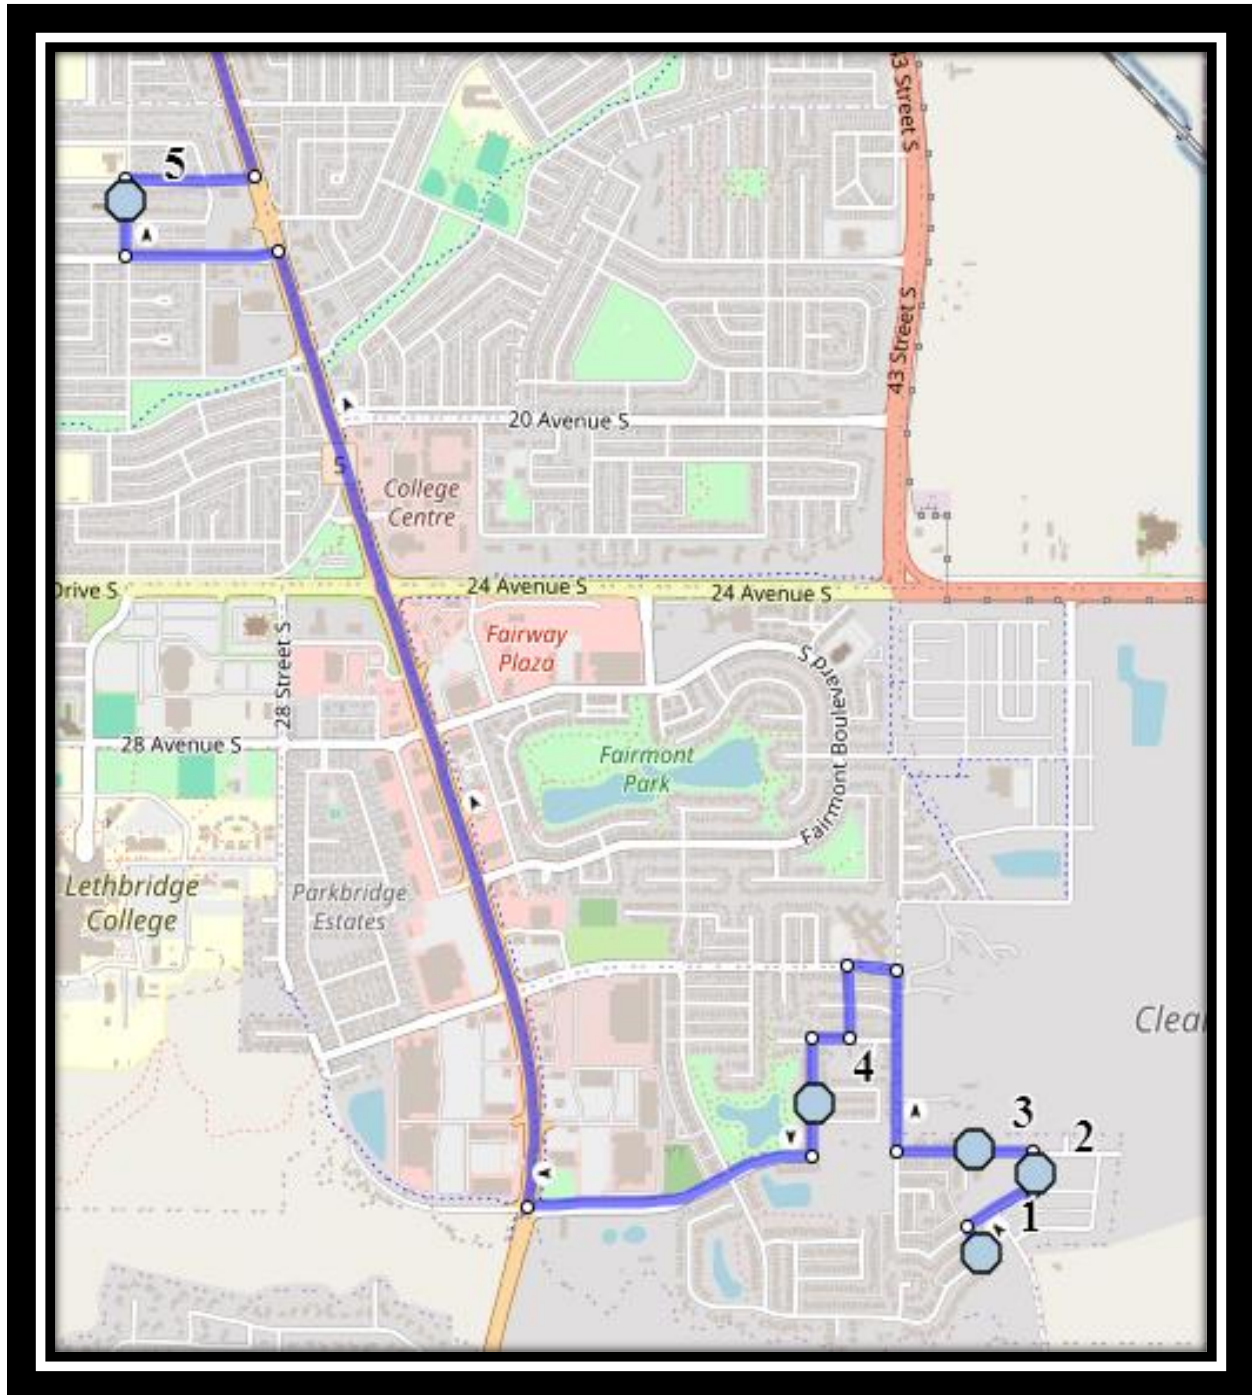

LCI S3

REVISED: August.8/2025

EFFECTIVE: September.5/2025

PM ROUTE IS REVERSED

Lethbridge Collegiate Institute – 1701 5 Ave South – (403) 328-9606

Please arrive 10 minutes before scheduled pick up and drop off times. Times shown may vary due to weather & traffic conditions.

Bus routes and maps are subject to change. For the most up-to-date version, visit www.southland.ca/lethbridge.