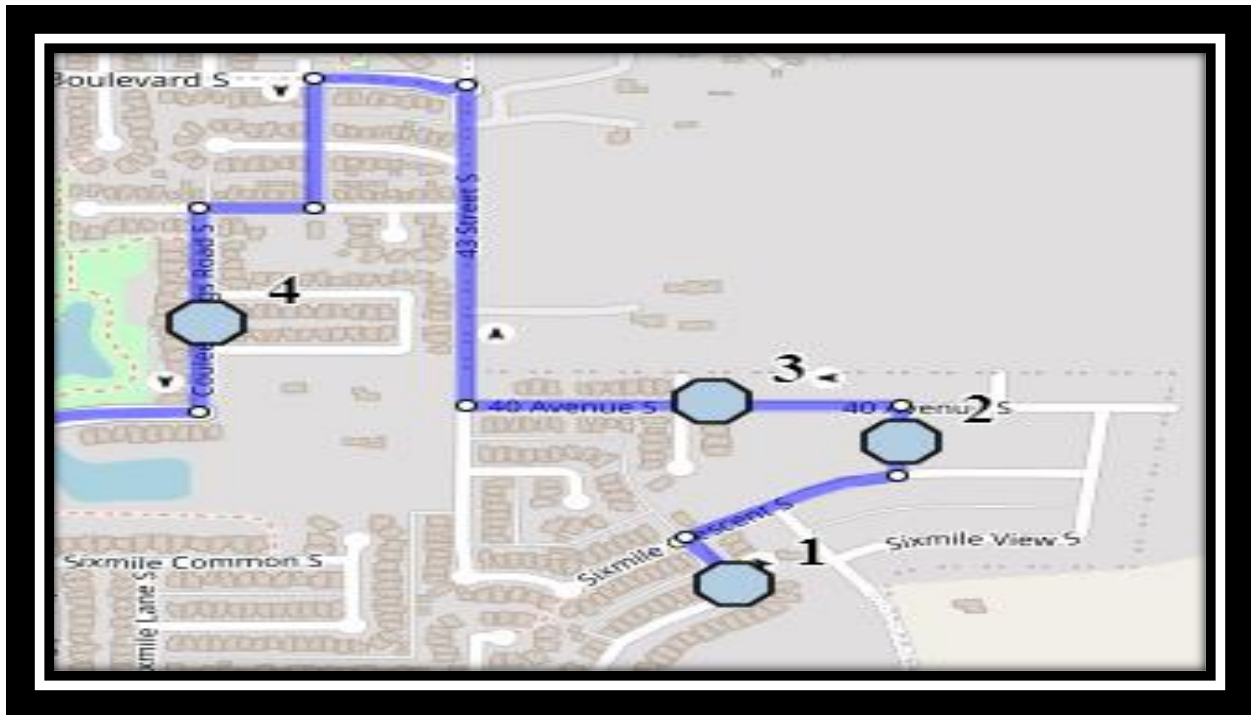

LCI S3

REVISED: August.8/2025

EFFECTIVE: September.5/2025

Lethbridge Collegiate Institute – 1701 5 Ave South – (403) 328-9606

Please arrive 10 minutes before scheduled pick up and drop off times. Times shown may vary due to weather & traffic conditions.

Bus routes and maps are subject to change. For the most up-to-date version, visit www.southland.ca/lethbridge.