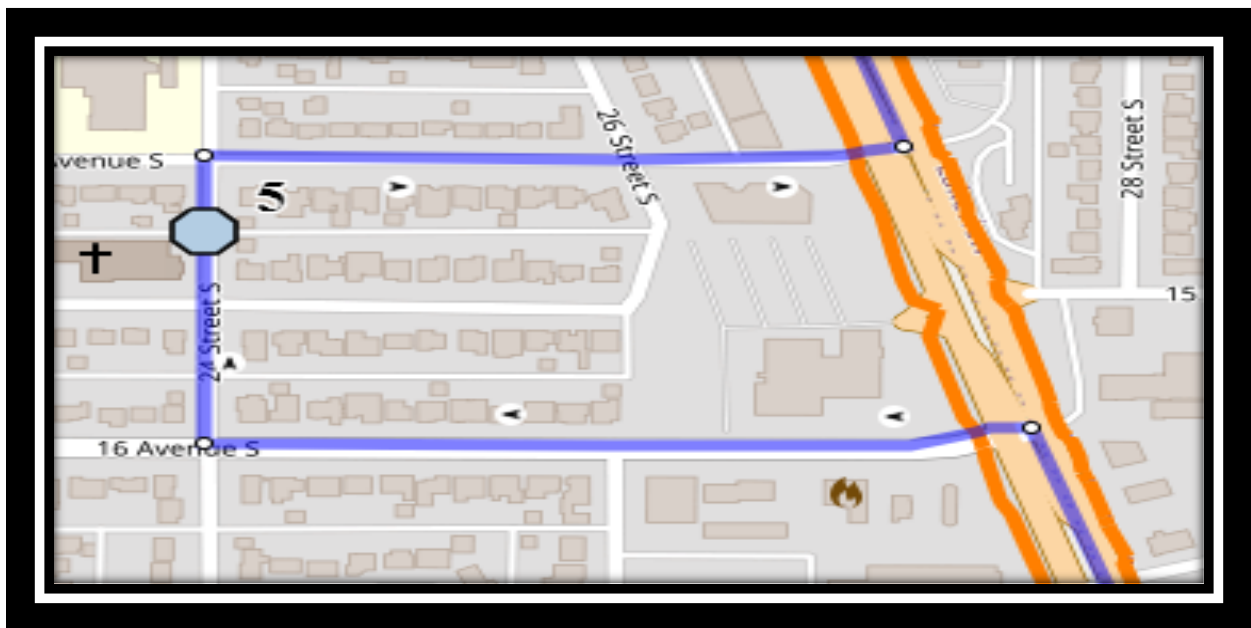

LCI S3

REVISED: August.8/2025

EFFECTIVE: September.5/2025

Lethbridge Collegiate Institute – 1701 5 Ave South – (403) 328-9606

Please arrive 10 minutes before scheduled pick up and drop off times. Times shown may vary due to weather & traffic conditions.

Bus routes and maps are subject to change. For the most up-to-date version, visit www.southland.ca/lethbridge.