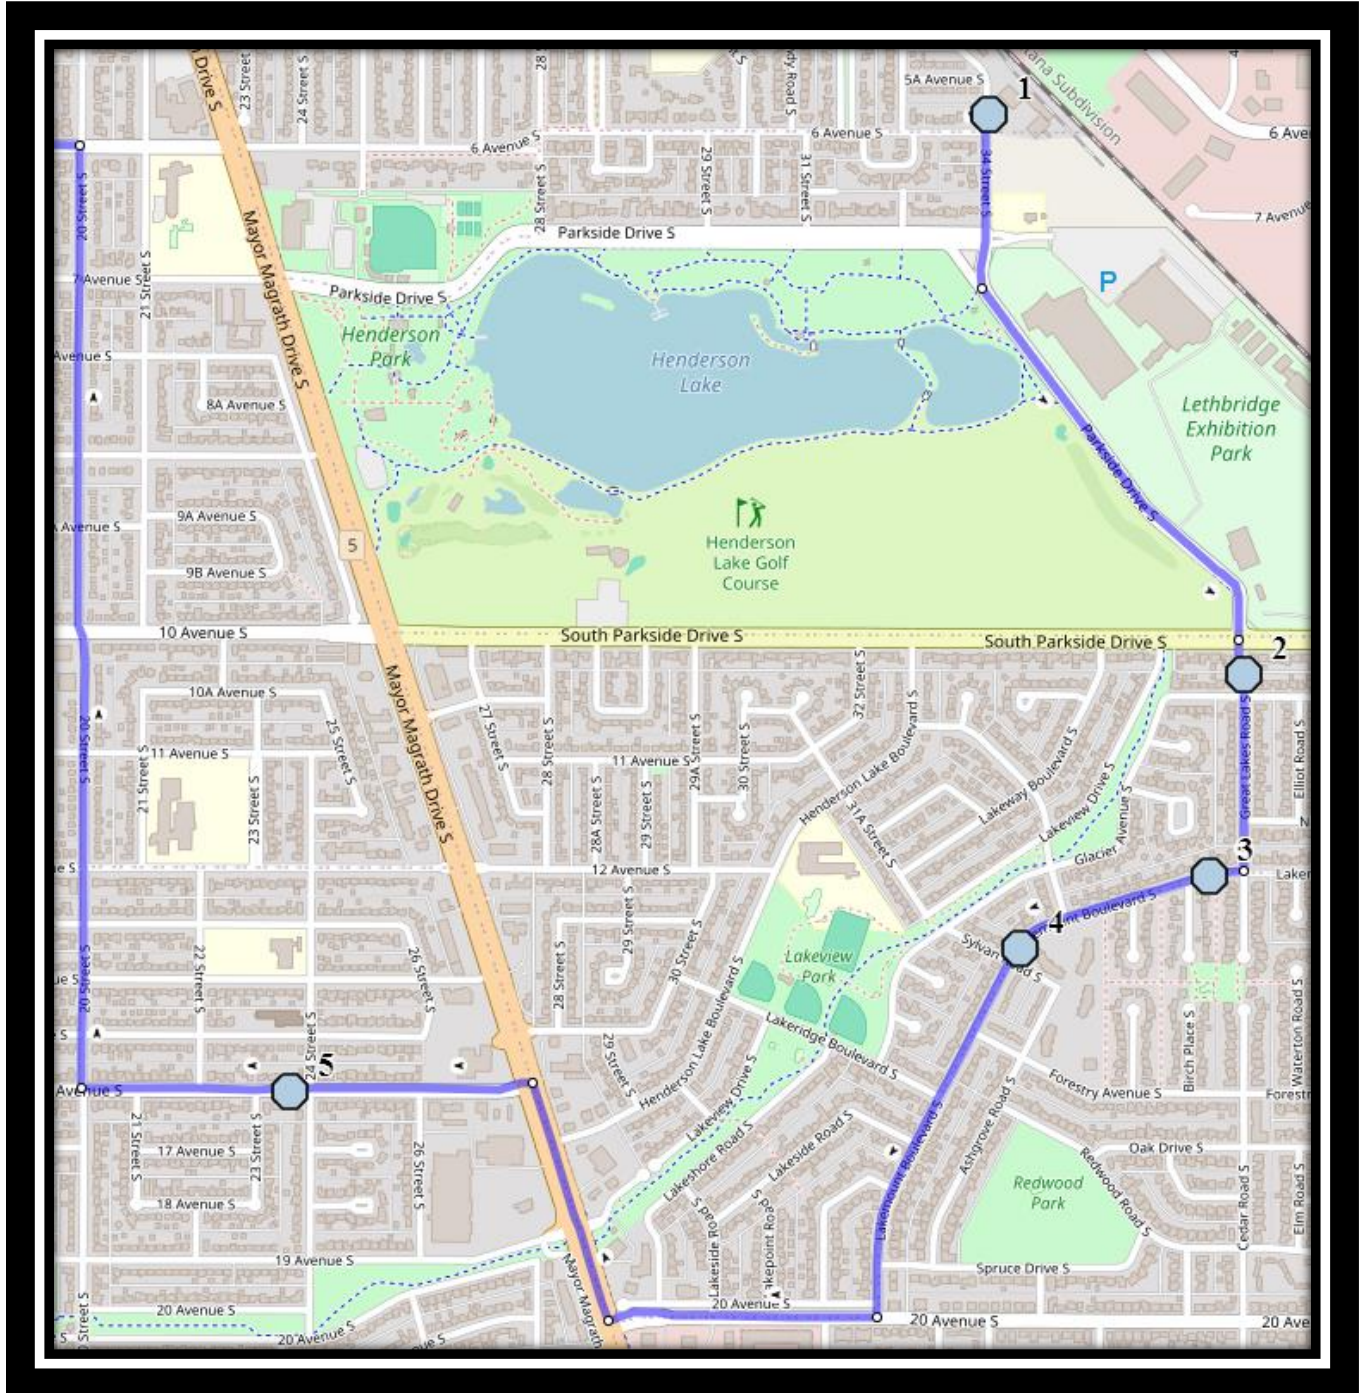

LCI S4

REVISED: July 31, 2025

EFFECTIVE: September 2, 2025

AM Route / PM Same Order of AM

Lethbridge Collegiate Institute – 1701 5 Ave South – (403) 328-9606

Please arrive 10 minutes before scheduled pick up and drop off times. Times shown may vary due to weather & traffic conditions.

Bus routes and maps are subject to change. For the most up-to-date version, visit www.southland.ca/lethbridge.