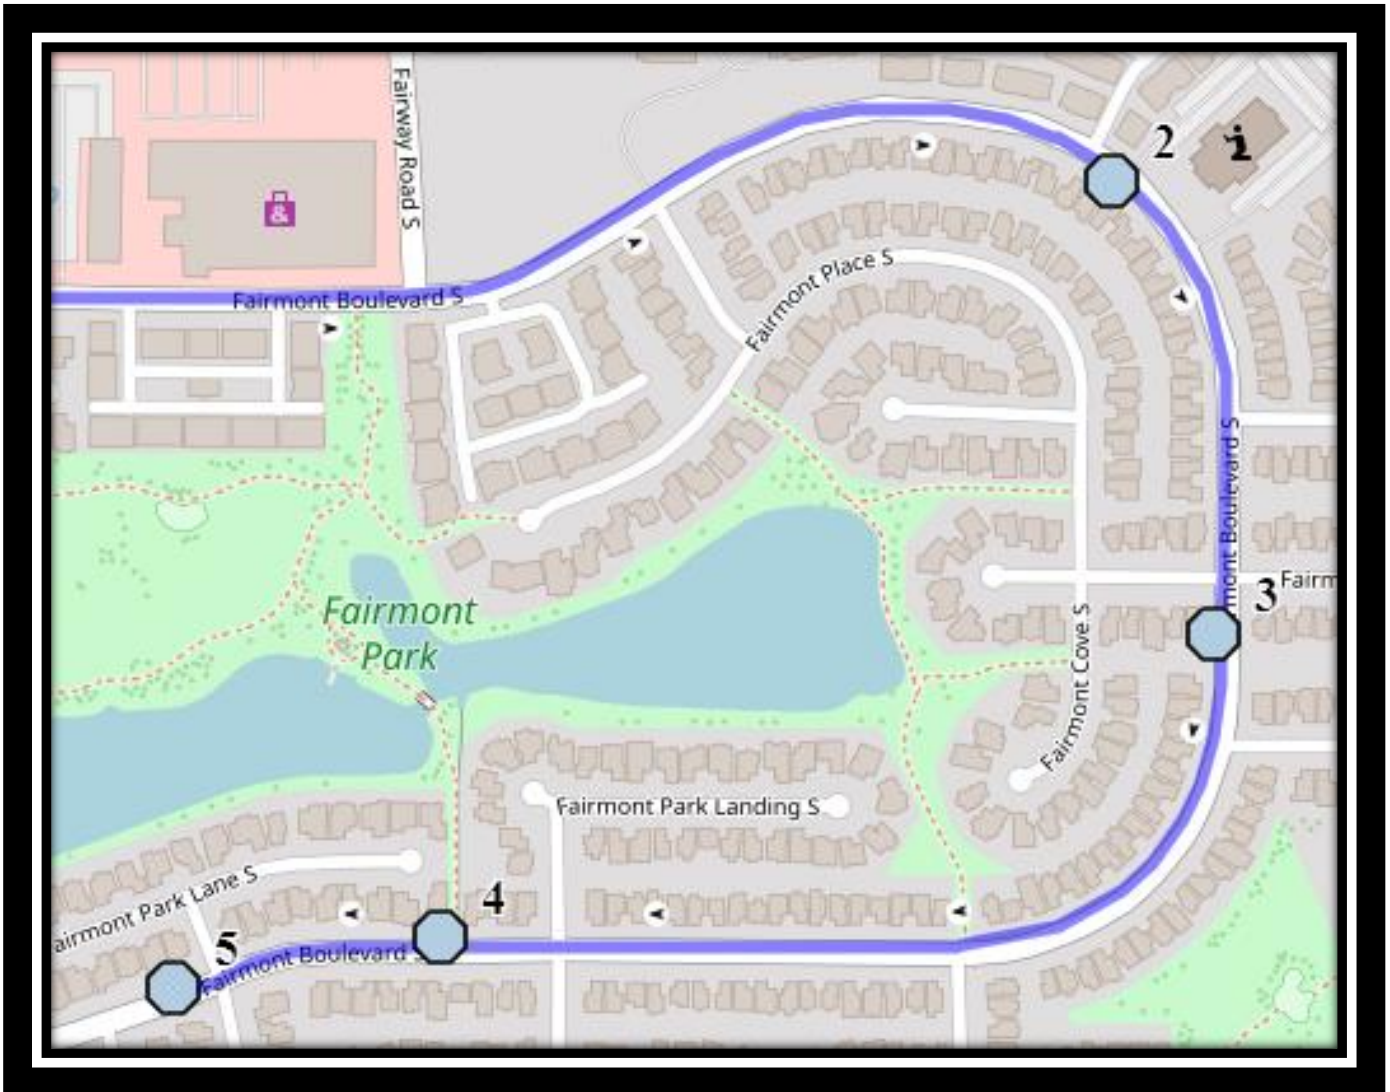

LCI S5

REVISED: July 31, 2025

EFFECTIVE: September 2, 2025

PM ROUTE SAME AS AM

Lethbridge Collegiate Institute – 1701 5 Ave South – (403) 328-9606

Please arrive 10 minutes before scheduled pick up and drop off times. Times shown may vary due to weather & traffic conditions.

Bus routes and maps are subject to change. For the most up-to-date version, visit www.southland.ca/lethbridge.