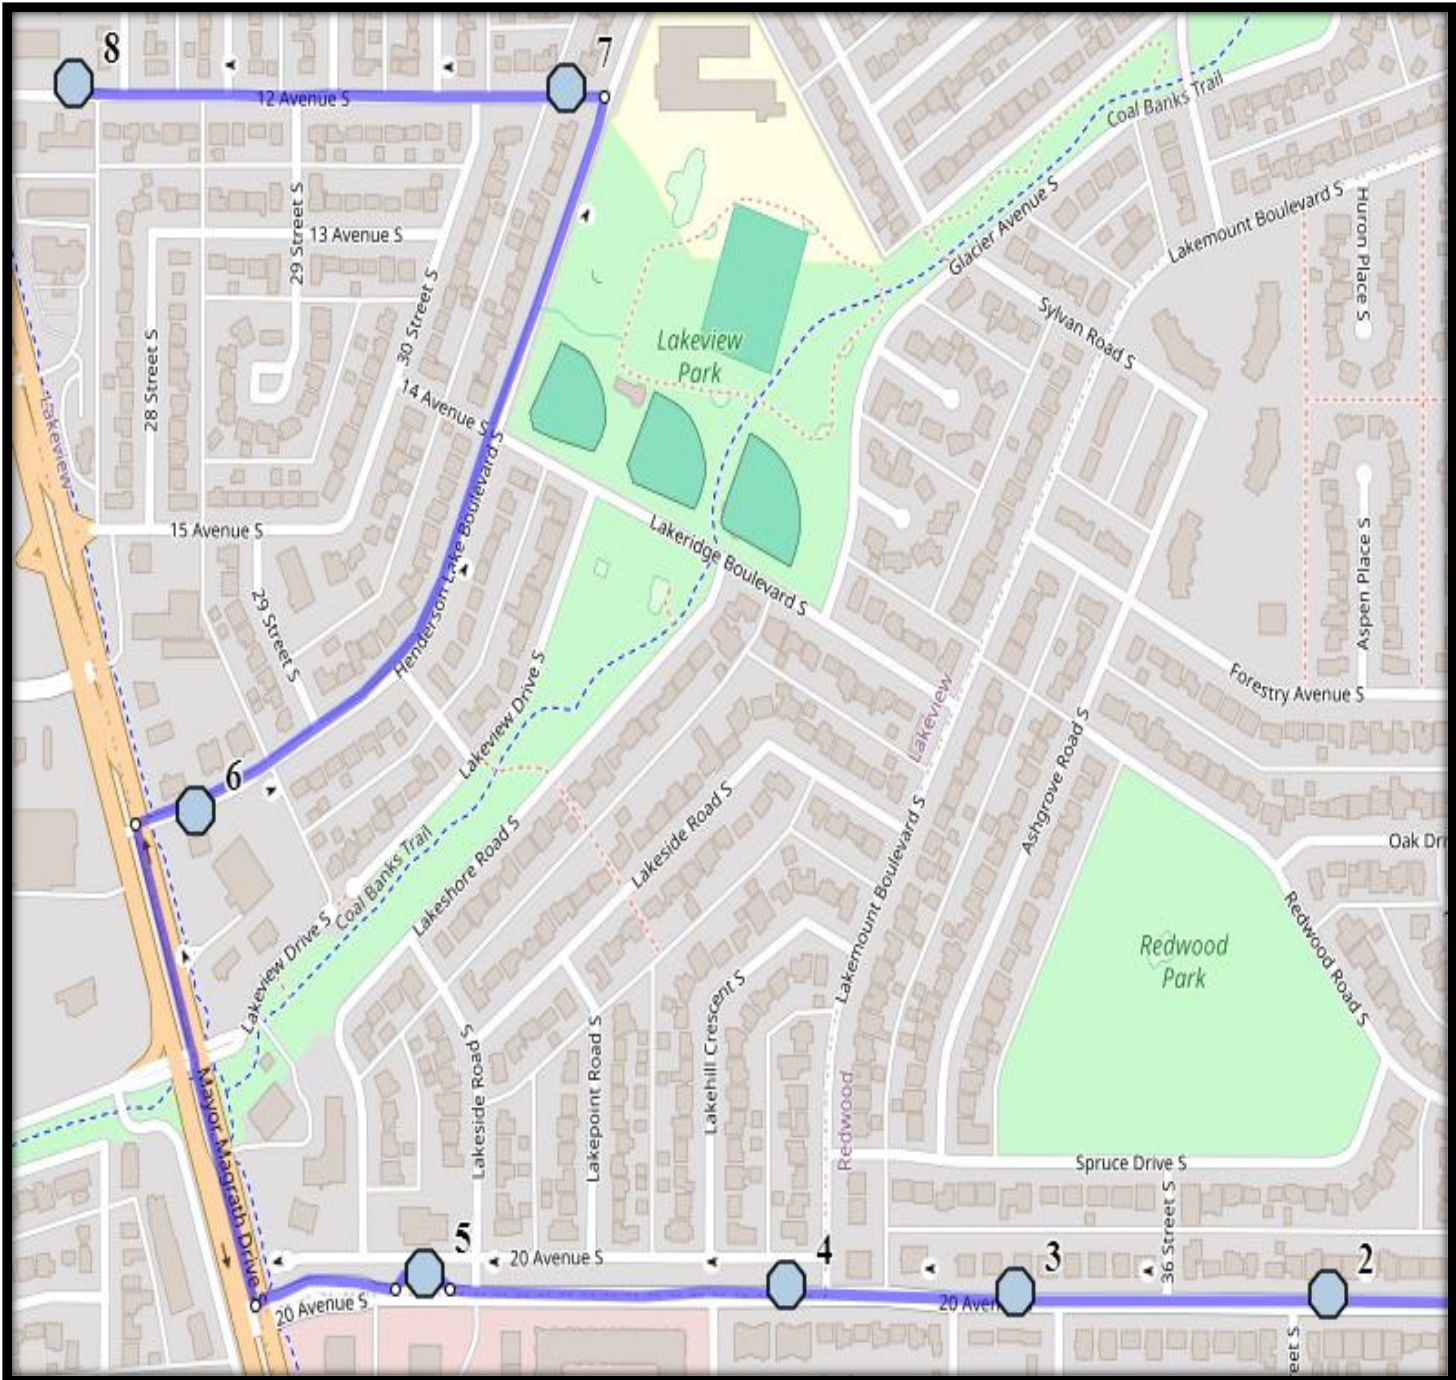

LCI S6

REVISED: July 31, 2025

EFFECTIVE: September 2, 2025

PM Route

Lethbridge Collegiate Institute – 1701 5 Ave South – (403) 328-9606

Please arrive 10 minutes before scheduled pick up and drop off times. Times shown may vary due to weather & traffic conditions.

Bus routes and maps are subject to change. For the most up-to-date version, visit www.southland.ca/lethbridge.