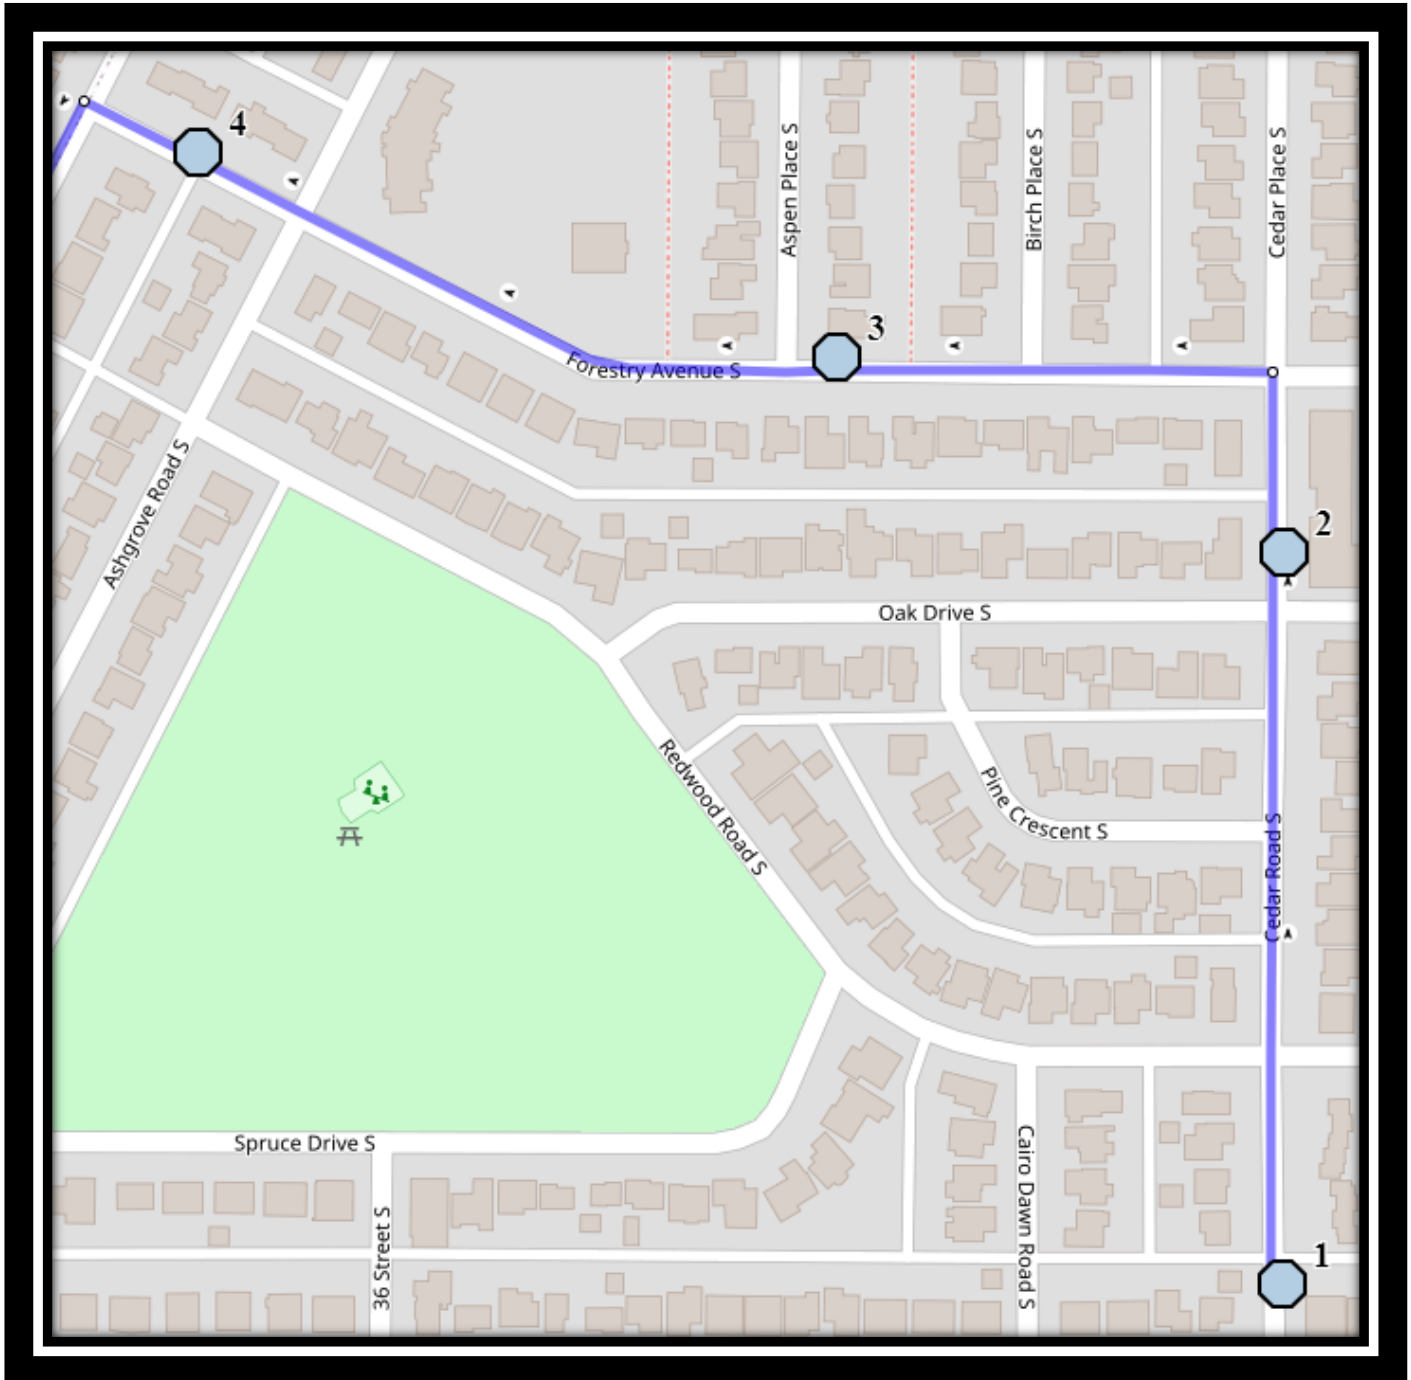

LCI S9

REVISED: July 31, 2025

EFFECTIVE: September 2, 2025

AM Route same as PM

Lethbridge Collegiate Institute – 1701 5 Ave South – (403) 328-9606

Please arrive 10 minutes before scheduled pick up and drop off times. Times shown may vary due to weather & traffic conditions.

LCI S9

REVISED: July 31, 2025

EFFECTIVE: September 2, 2025

Monday – Friday

- #1 - 7:32 AM - Cedar Road South - north of 20 Ave S before alley
- #2 - 7:32 AM - Cedar Road South - north of Oak Dr S across from alley
- #3 - 7:33 AM - Forestry Ave South Westbound - east of Aspen Pl S
- #4 - 7:33 AM - Forestry Ave South - east of Lakemount Blvd at alley
- #5 - 7:40 AM - Lethbridge Collegiate Institute - 1701 5 Ave S

Monday – Thursday

- #1 - 2:52 PM - Lethbridge Collegiate Institute - 1701 5 Ave S
- #2 - 2:59 PM - Cedar Road South - north of 20 Ave S before alley
- #3 - 2:59 PM - Cedar Road South - south of Forestry Ave at alley
- #4 - 3:00 PM - Forestry Ave South Eastbound -east of Aspen Pl S at lamp post
- #5 - 3:00 PM - Forestry Ave South - east of Lakemount Blvd at alley

Friday Early Out

- #1 - 12:47 PM - Lethbridge Collegiate Institute - 1701 5 Ave S
- #2 - 12:54 PM - Cedar Road South - north of 20 Ave S before alley
- #3 - 12:54 PM - Cedar Road South - south of Forestry Ave at alley
- #4 - 12:55 PM - Forestry Ave South Eastbound -east of Aspen Pl S at lamp post
- #5 - 12:55 PM - Forestry Ave South - east of Lakemount Blvd at alley