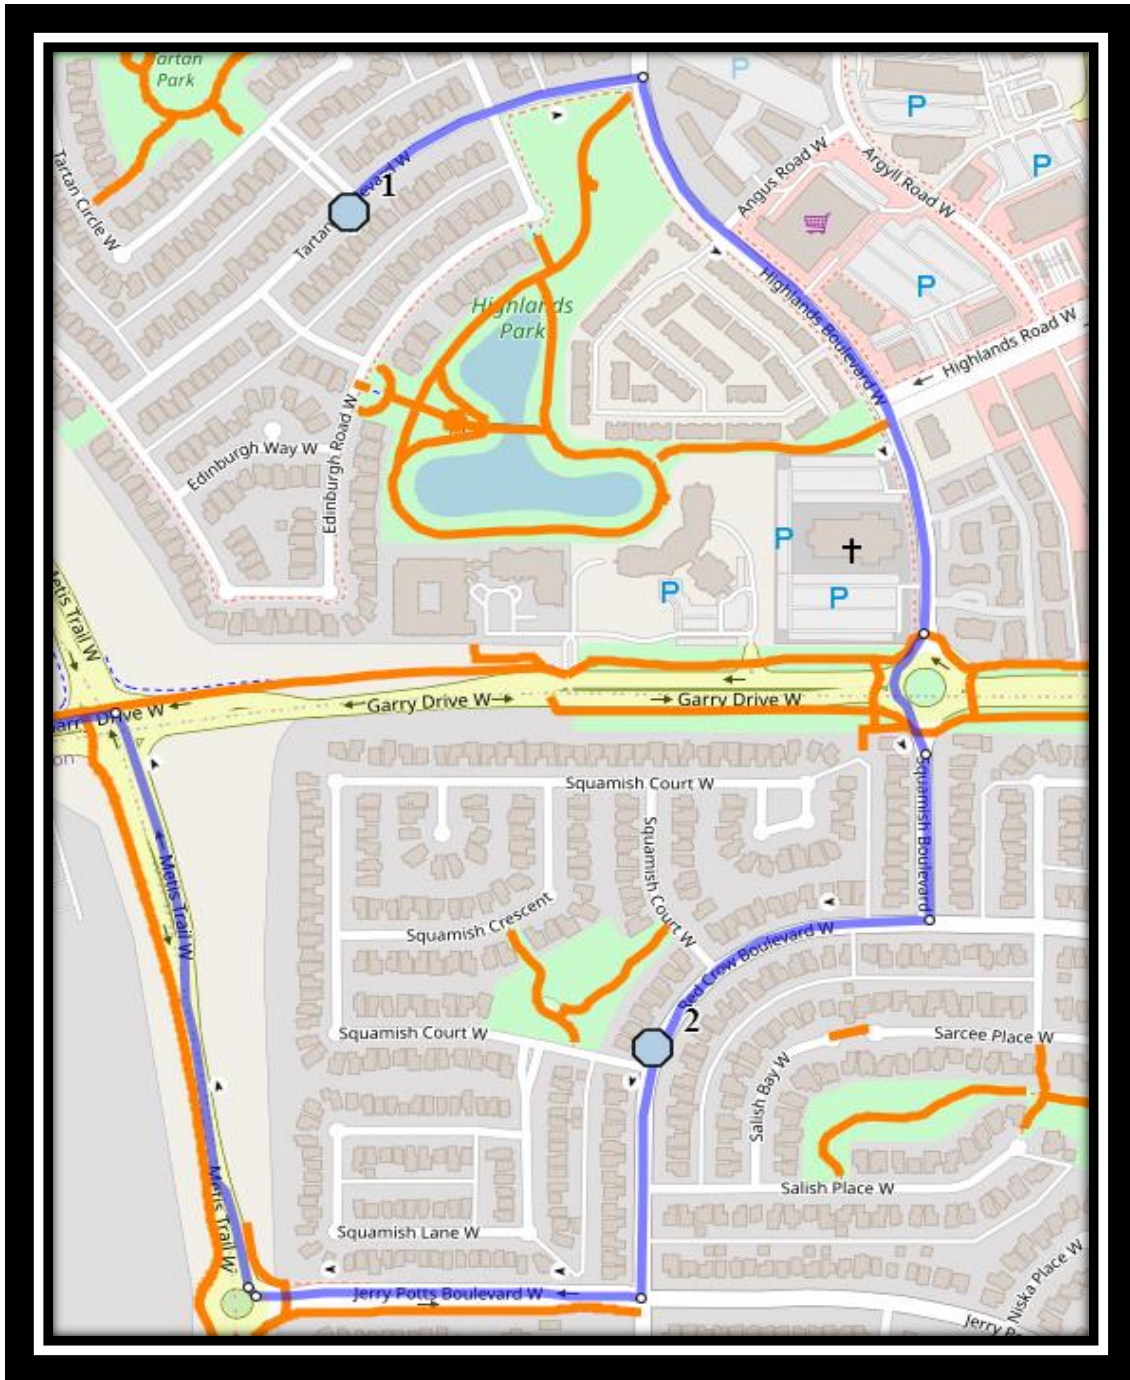

LCI W4

REVISED: July 31, 2025

EFFECTIVE: September 2, 2025

Lethbridge Collegiate Institute – 1701 5 Ave South – (403) 328-9606

Please arrive 10 minutes before scheduled pick up and drop off times. Times shown may vary due to weather & traffic conditions.

Bus routes and maps are subject to change. For the most up-to-date version, visit www.southland.ca/lethbridge.