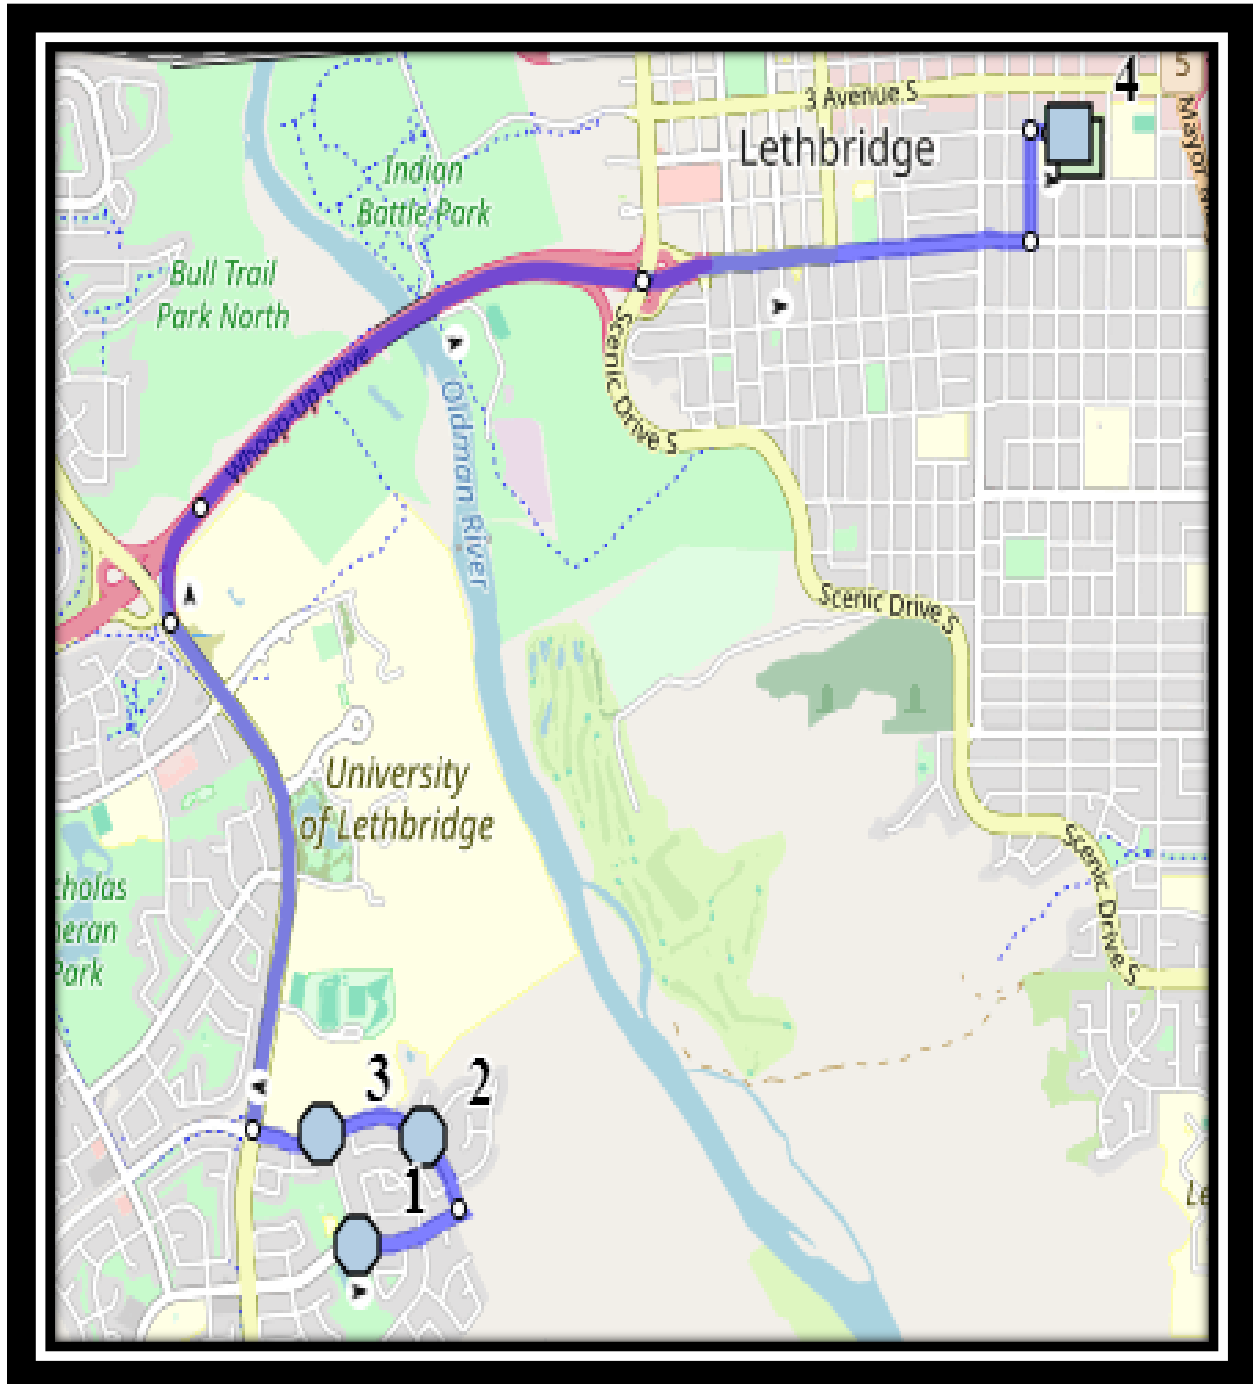

LCI W6

REVISED: July.31/2025

EFFECTIVE: September.5/2025

AM Route – PM Same Order

Lethbridge Collegiate Institute – 1701 5 Ave South – (403) 328-9606

Please arrive 10 minutes before scheduled pick up and drop off times. Times shown may vary due to weather & traffic conditions.

Bus routes and maps are subject to change. For the most up-to-date version, visit www.southland.ca/lethbridge.