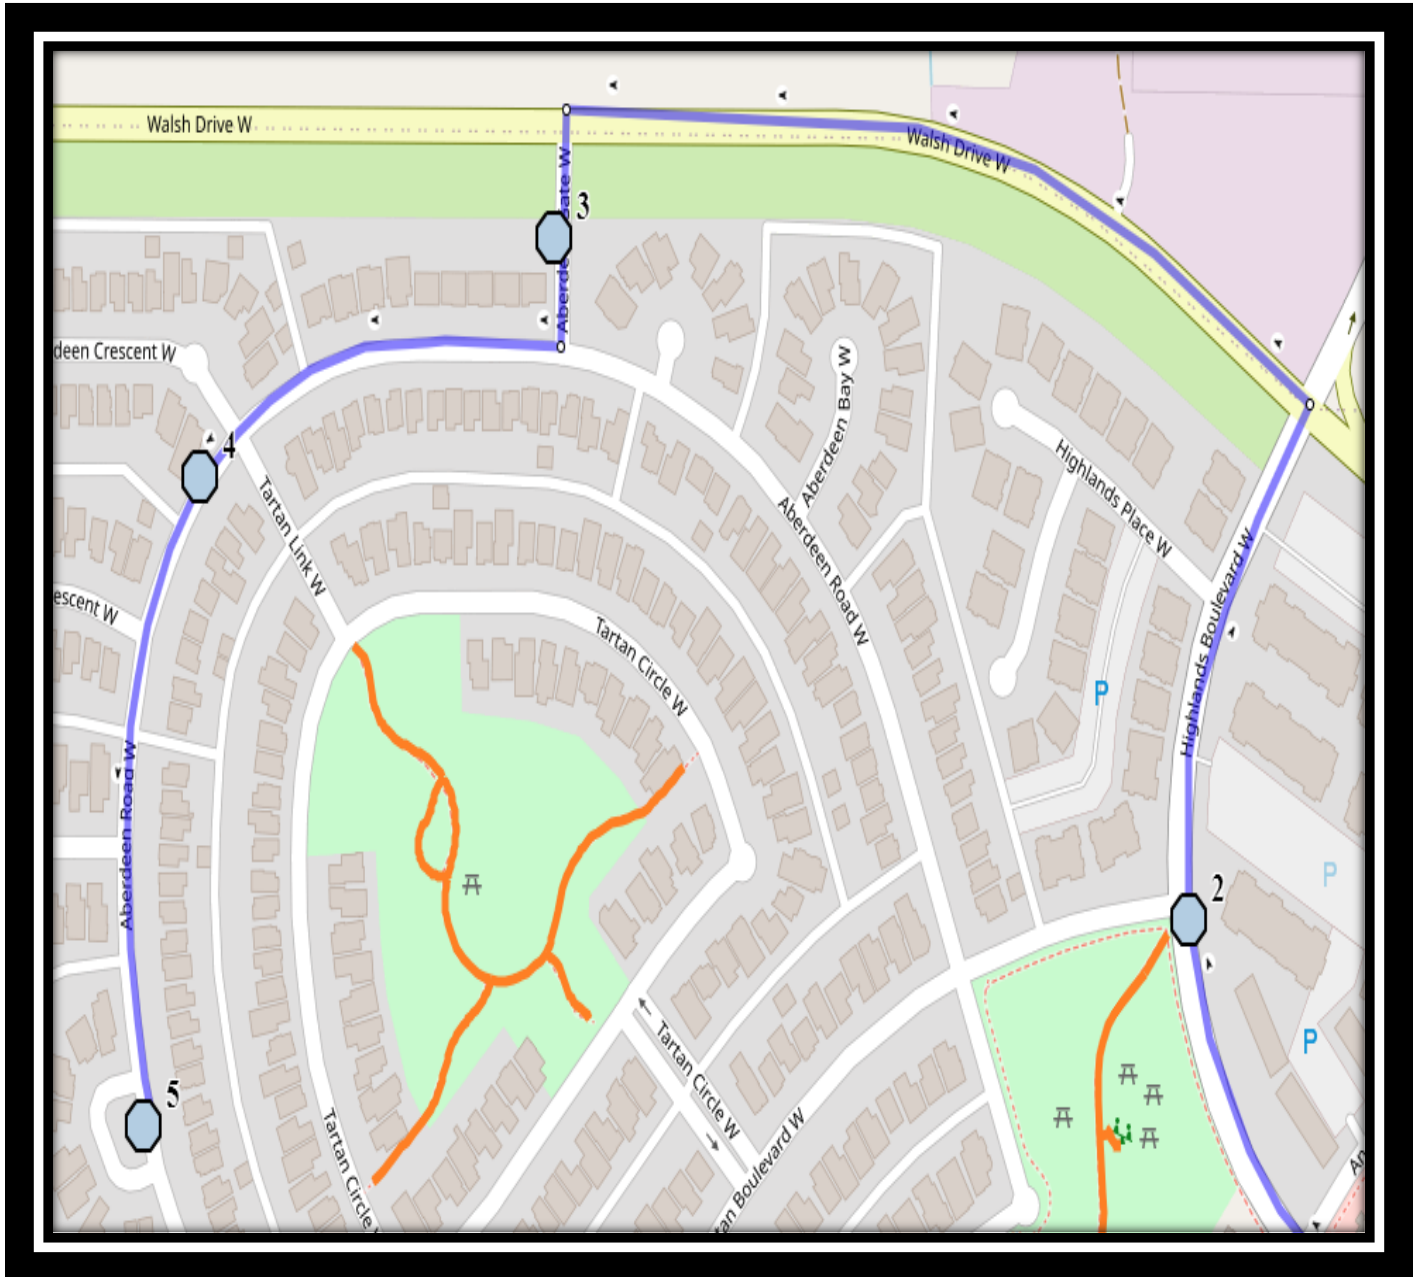

# Mike Mountain Horse W1

REVISED: July 24, 2025

EFFECTIVE: September 2, 2025

**PM Route**

**#5 - 4:00 PM - Aberdeen Road West Southbound - north of Aberdeen Lk at mailbox**

## Friday Early Out

**#1 - 11:37 AM - Mike Mountain Horse - 155 Jerry Potts Blvd W**

**#2 - 11:41 AM - Highlands BLVD W & Tartan BLVD W (S)**

**#3 - 11:43 AM - Aberdeen Gate West Southbound - mailbox**

**#4 - 11:44 AM - Aberdeen Road West Southbound - south of Aberdeen Cres before alley**

**#5 - 11:45 AM - Aberdeen Road West Southbound - north of Aberdeen Lk at mailbox**

**Mike Mountain Horse – 155 Jerry Potts Blvd West – (403) 381-2211**

Please arrive 10 minutes before scheduled pick up and drop off times. Times shown may vary due to weather & traffic conditions.