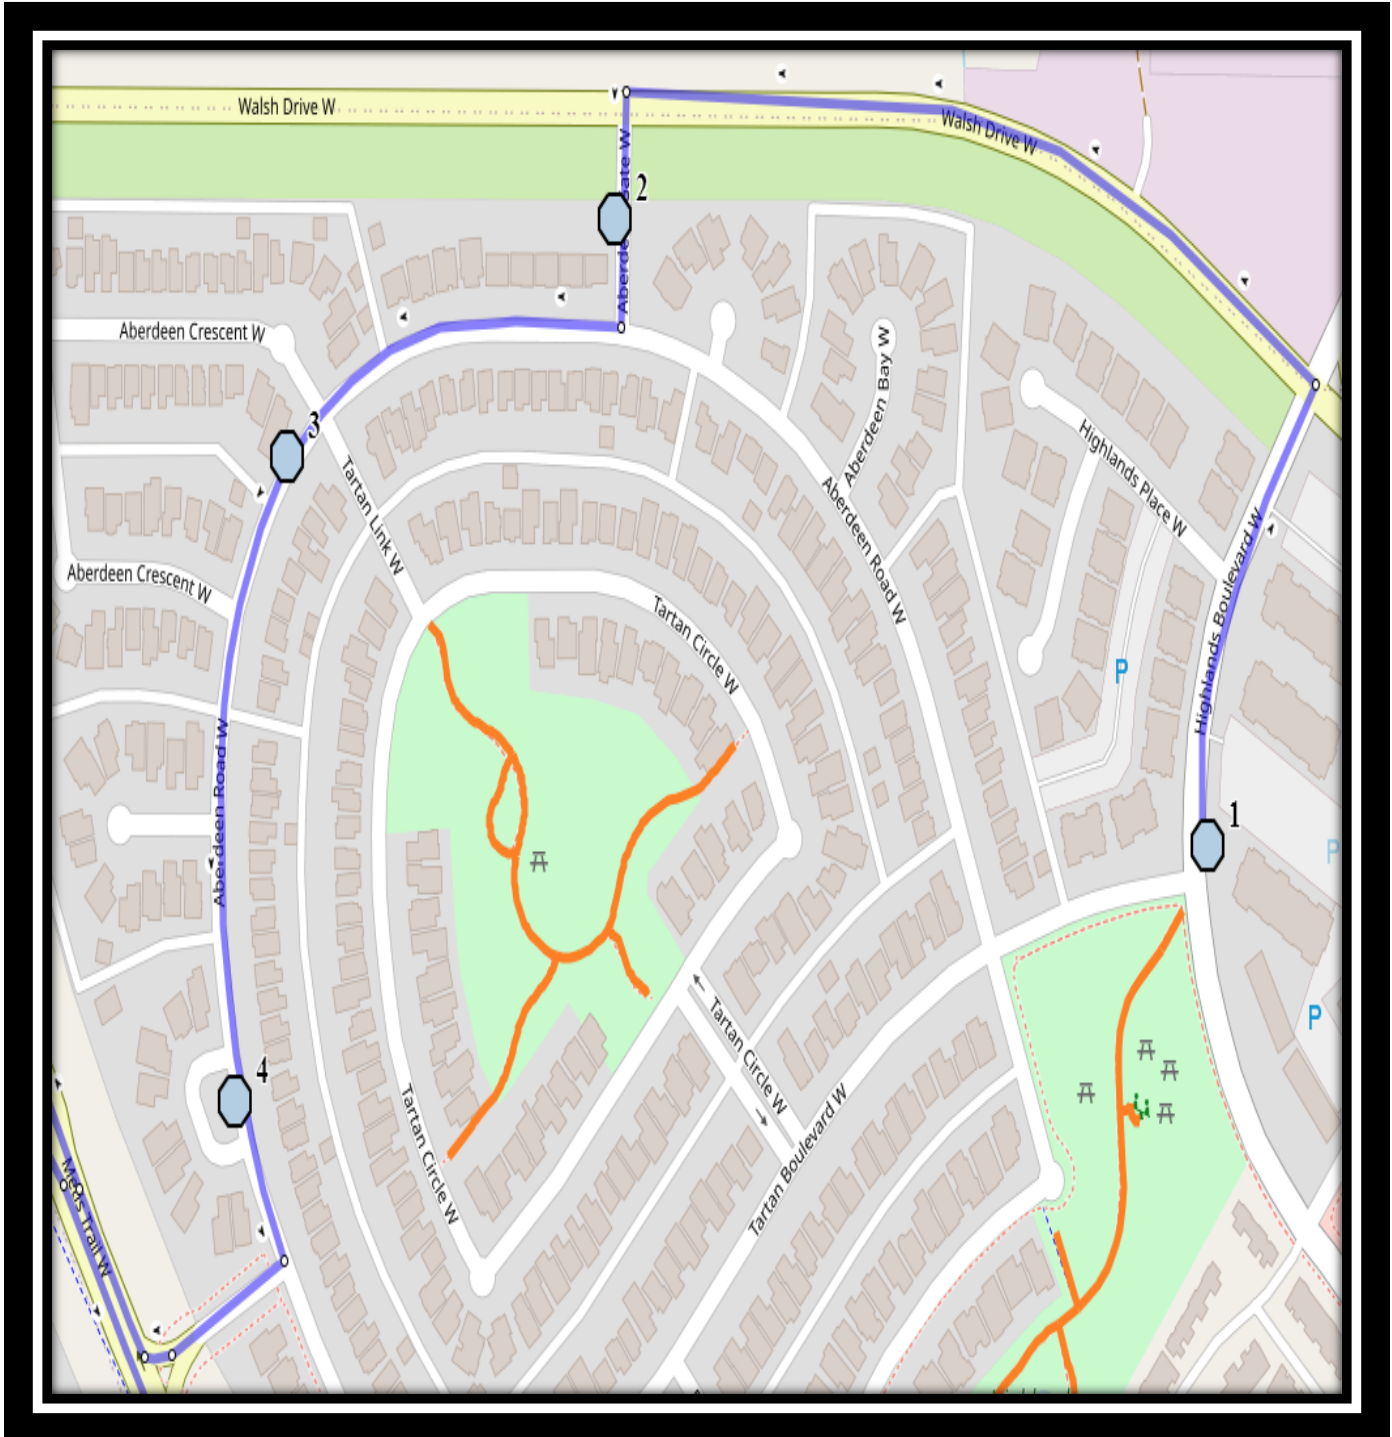

# Mike Mountain Horse W1

REVISED: July 24, 2025

EFFECTIVE: September 2, 2025

**AM Route**

**#5 - 4:00 PM - Aberdeen Road West Southbound - north of Aberdeen Lk at mailbox**

## Friday Early Out

**#1 - 11:37 AM - Mike Mountain Horse - 155 Jerry Potts Blvd W**

**#2 - 11:41 AM - Highlands BLVD W & Tartan BLVD W (S)**

**#3 - 11:43 AM - Aberdeen Gate West Southbound - mailbox**

**#4 - 11:44 AM - Aberdeen Road West Southbound - south of Aberdeen Cres before alley**

**#5 - 11:45 AM - Aberdeen Road West Southbound - north of Aberdeen Lk at mailbox**

**Mike Mountain Horse – 155 Jerry Potts Blvd West – (403) 381-2211**

Please arrive 10 minutes before scheduled pick up and drop off times. Times shown may vary due to weather & traffic conditions.