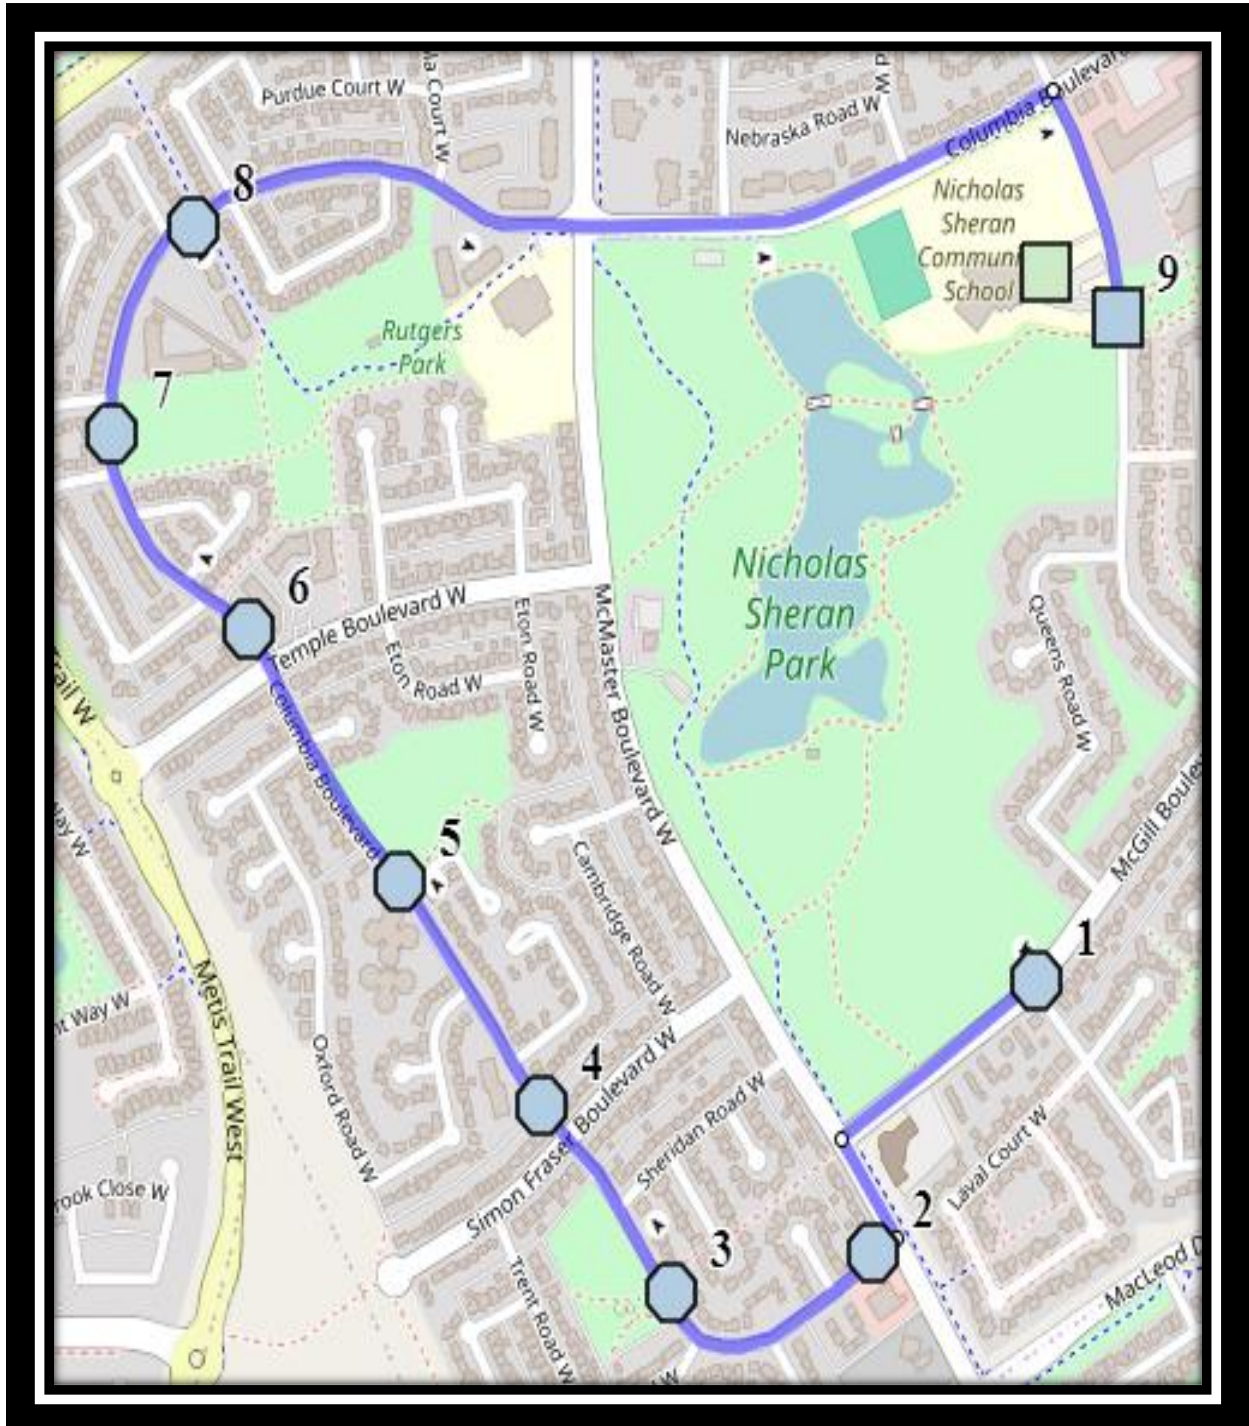

# Nicholas Sheran W3

REVISED: July 7, 2025

EFFECTIVE: September 2, 2025

**PM Route same direction as AM**

## **Nicholas Sheran Community School – 380 Laval Blvd West – (403) 381-1244**

Please arrive 10 minutes before scheduled pick up and drop off times. Times shown may vary due to weather & traffic conditions.

## Monday – Thursday

- #1 - 3:55 PM - Nicholas Sheran - 380 Laval Blvd W
- #2 - 3:58 PM - McGill BLVD West - east of Laval Blvd at intersection
- #3 - 4:01 PM - Columbia Blvd West Westbound - west of McMaster Blvd at alley
- #4 - 4:02 PM - Columbia Boulevard West Northbound - across from park north of Selkirk Rd
- #5 - 4:04 PM - Columbia Blvd West Northbound - north of Simon Fraser at alley
- #6 - 4:05 PM - Columbia Blvd West - north of Columbia Bay
- #7 - 4:07 PM - Columbia Blvd W Northbound - at Mall north of Temple
- #8 - 4:08 PM - Columbia Blvd West- after Rutgers Cres at park
- #9 - 4:09 PM - Columbia Blvd W eastbound - east of Princeton

**Nicolas Sheran Community School – 380 Laval Blvd West – (403) 381-1244**

Please arrive 10 minutes before scheduled pick up and drop off times. Times shown may vary due to weather & traffic conditions.