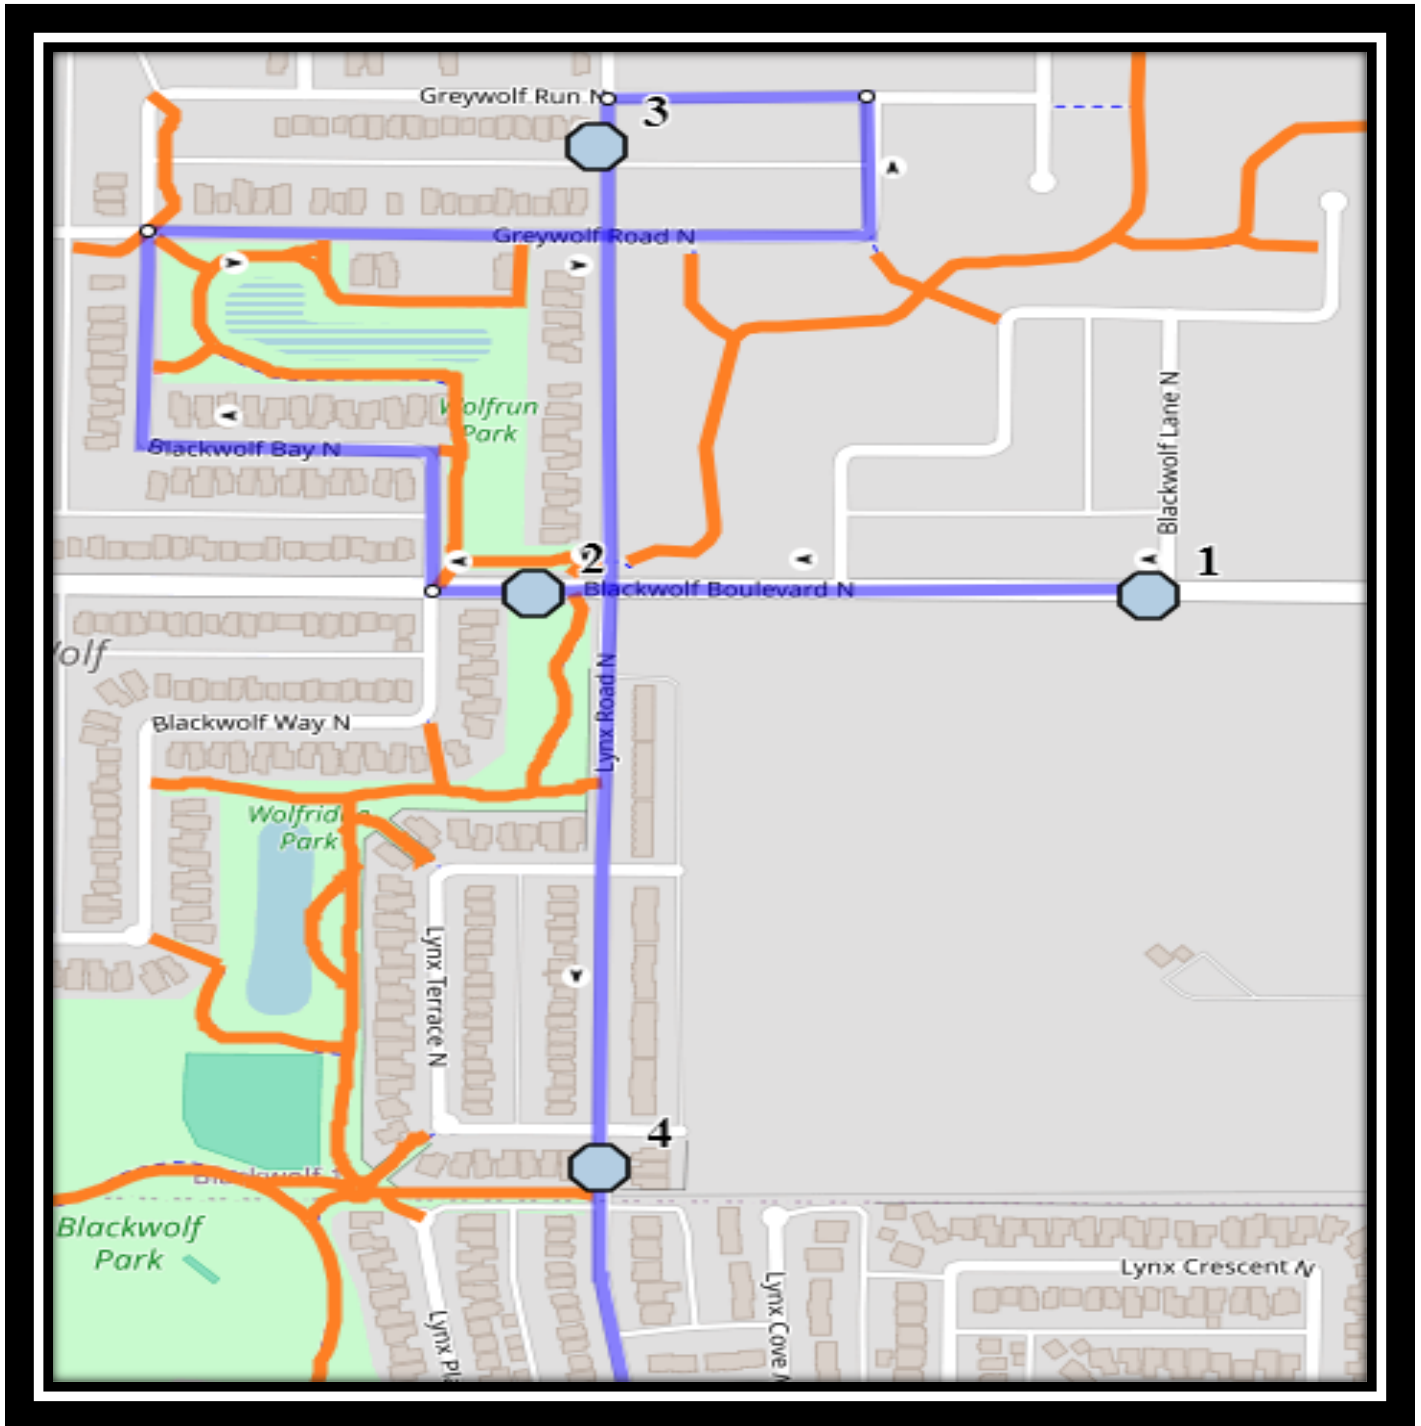

Park Meadows N1

REVISED: July 16, 2025

EFFECTIVE: September 2, 2025

AM ROUTE

Park Meadows – 50 Meadowlark Blvd North – (403) 328-9965

Please arrive 10 minutes before scheduled pick up and drop off times. Times shown may vary due to weather & traffic conditions.
Bus routes and maps are subject to change. For the most up-to-date version, visit www.southland.ca/lethbridge.

Park Meadows N1

REVISED: July 16, 2025

EFFECTIVE: September 2, 2025

Monday – Friday

#1 - 8:21 AM - Blackwolf Blvd N - west of Blackwolf Lane

#2 - 8:22 AM - Blackwolf Blvd N - west of Lynx Rd

#3 - 8:26 AM - Lynx Road North Southbound - south of Greywolf Run at mailboxes

#4 - 8:28 AM - Lynx Road North Southbound - south of Lynx Terrace at mailboxes

#5 - 8:32 AM - Park Meadows - 50 Meadowlark Blvd N

Monday – Thursday

#1 - 3:52 PM - Park Meadows - 50 Meadowlark Blvd N

#2 - 3:58 PM - Blackwolf Blvd N - west of Blackwolf Lane

#3 - 3:59 PM - Blackwolf Blvd N - west of Lynx Rd

#4 - 4:02 PM - Lynx Road North Southbound - south of Greywolf Run at mailboxes

#5 - 4:04 PM - Lynx Road North Southbound - south of Lynx Terrace at mailboxes