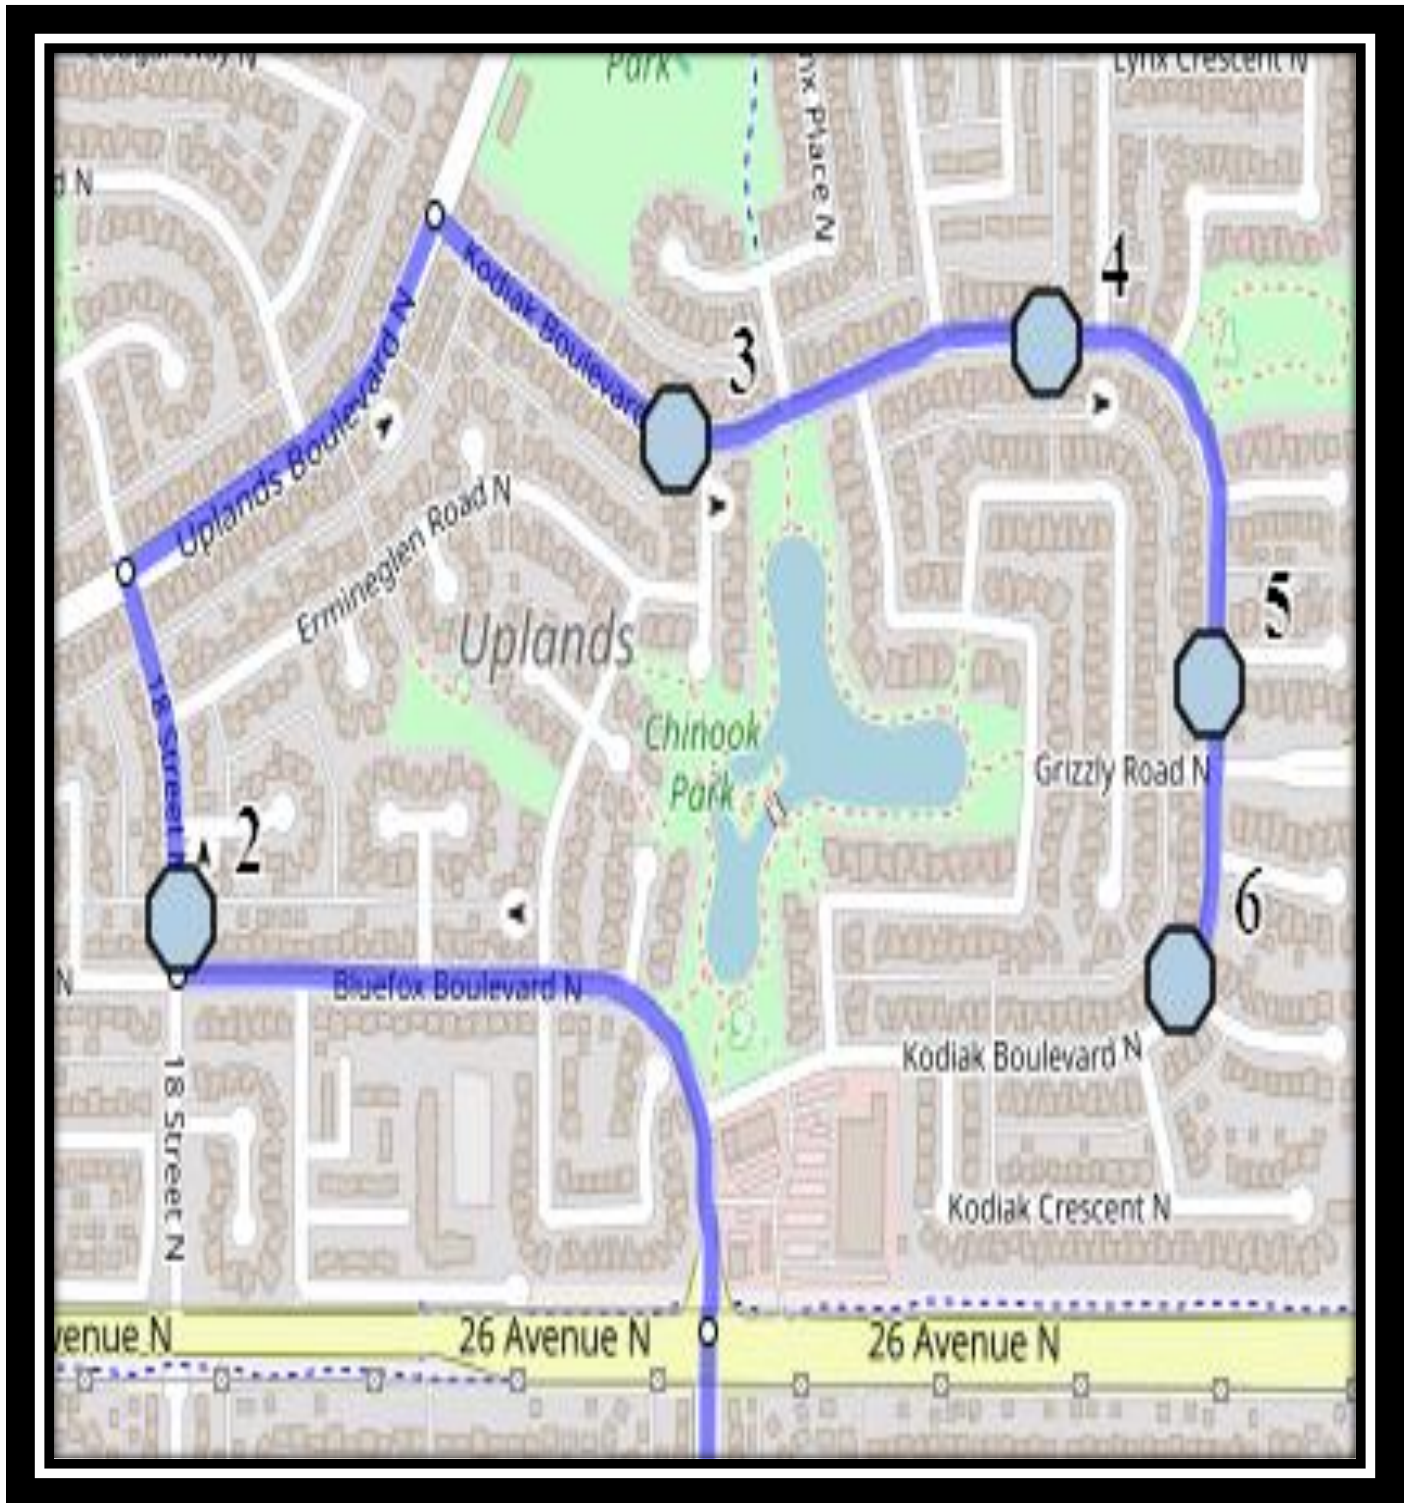

Park Meadows N2

REVISED: July 16, 2025

EFFECTIVE: September 2, 2025

PM Route

Park Meadows – 50 Meadowlark Blvd North – (403) 328-9965

Please arrive 10 minutes before scheduled pick up and drop off times. Times shown may vary due to weather & traffic conditions.
Bus routes and maps are subject to change. For the most up-to-date version, visit www.southland.ca/lethbridge.