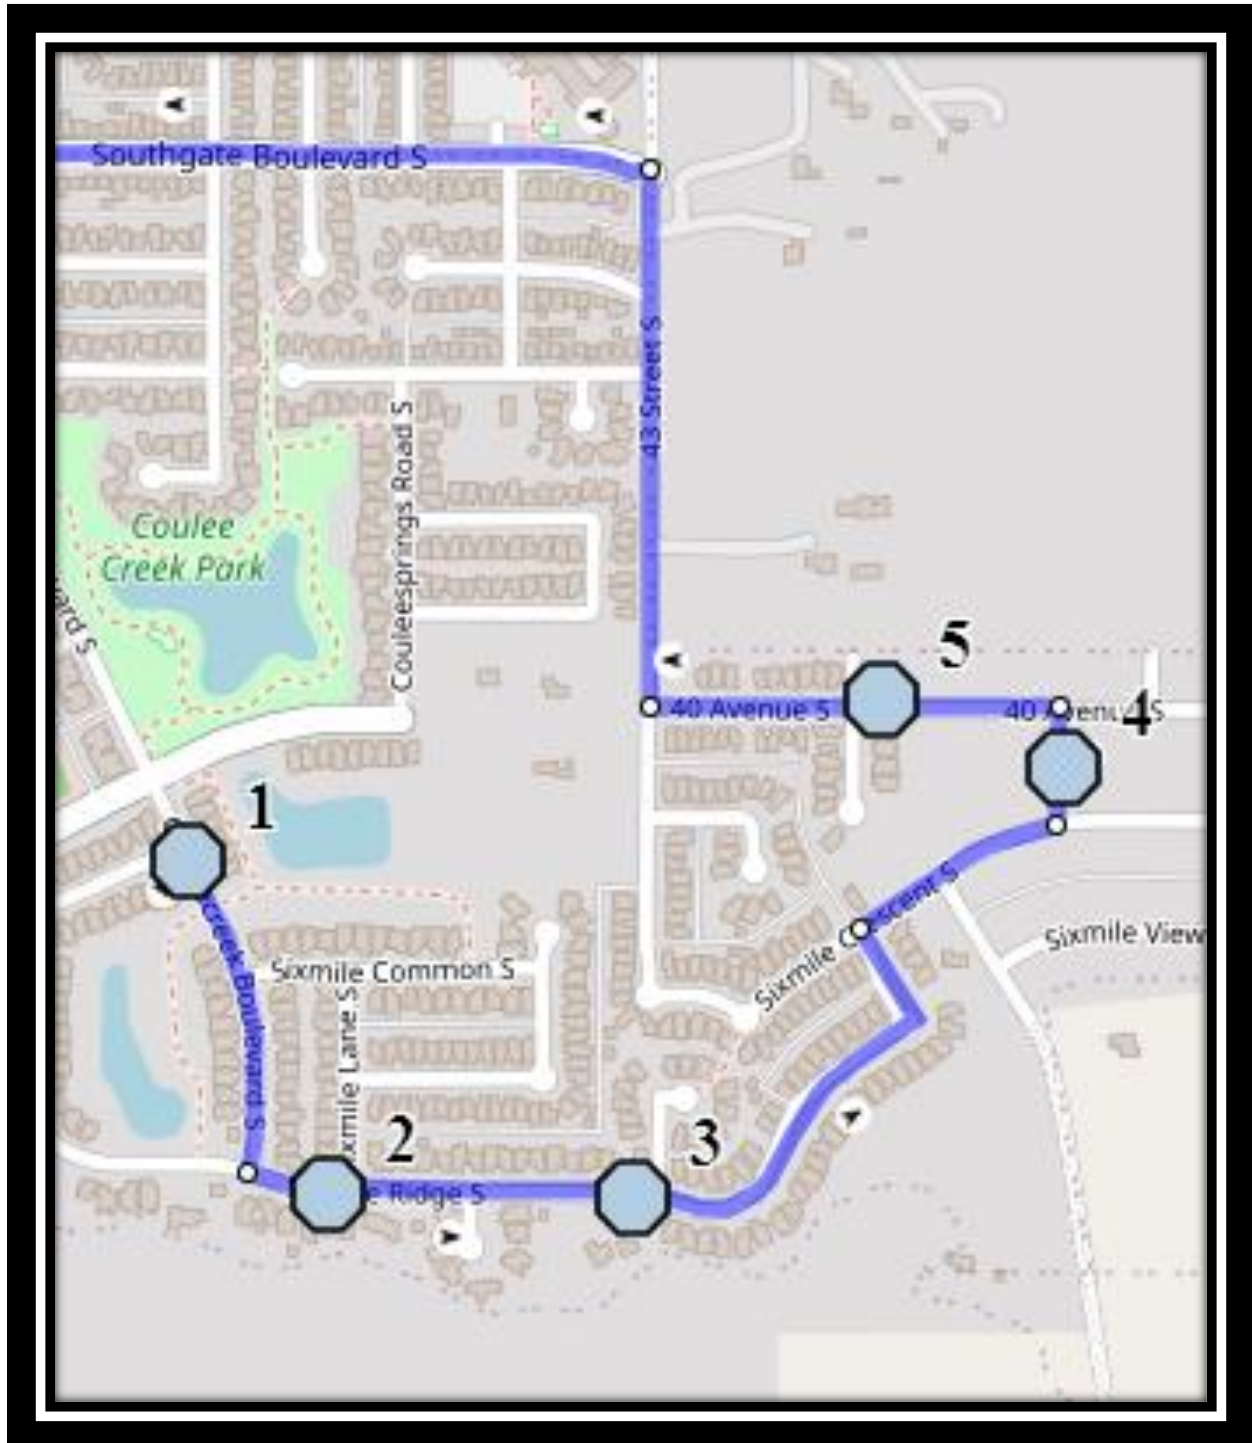

# Paterson S4

REVISED: July 29, 2025

EFFECTIVE: September 2, 2025

**PM Route same direction as AM**

**Gilbert Paterson Middle School – 2109 12 Ave South – (403) 329-0125**

Please arrive 10 minutes before scheduled pick up and drop off times. Times shown may vary due to weather & traffic conditions.

## Monday - Friday

**#1 - 7:23 AM - Sixmile Road South Southbound - south of Southgate Blvd at mailboxes**

**#2 - 7:25 AM - Sixmile Ridge South - at Sixmile Ln beside power boxes**

**#3 - 7:26 AM - Sixmile Ridge South Eastbound - west of intersection with Sixmile cove**

**#4 - 3:11 PM - Sixmile Ridge South Eastbound - west of intersection with Sixmile cove**

**#5 - 3:14 PM - Sixmile Way South Northbound - south of 40 Ave at alley**

**#6 - 3:16 PM - 40 Ave South Westbound - east of Sixmile Pl at corner**

**#4 - 12:01 PM - Sixmile Ridge South Eastbound - west of intersection with Sixmile cove**

**#5 - 12:04 PM - Sixmile Way South Northbound - south of 40 Ave at alley**

**#6 - 12:06 PM - 40 Ave South Westbound - east of Sixmile Pl at corner**