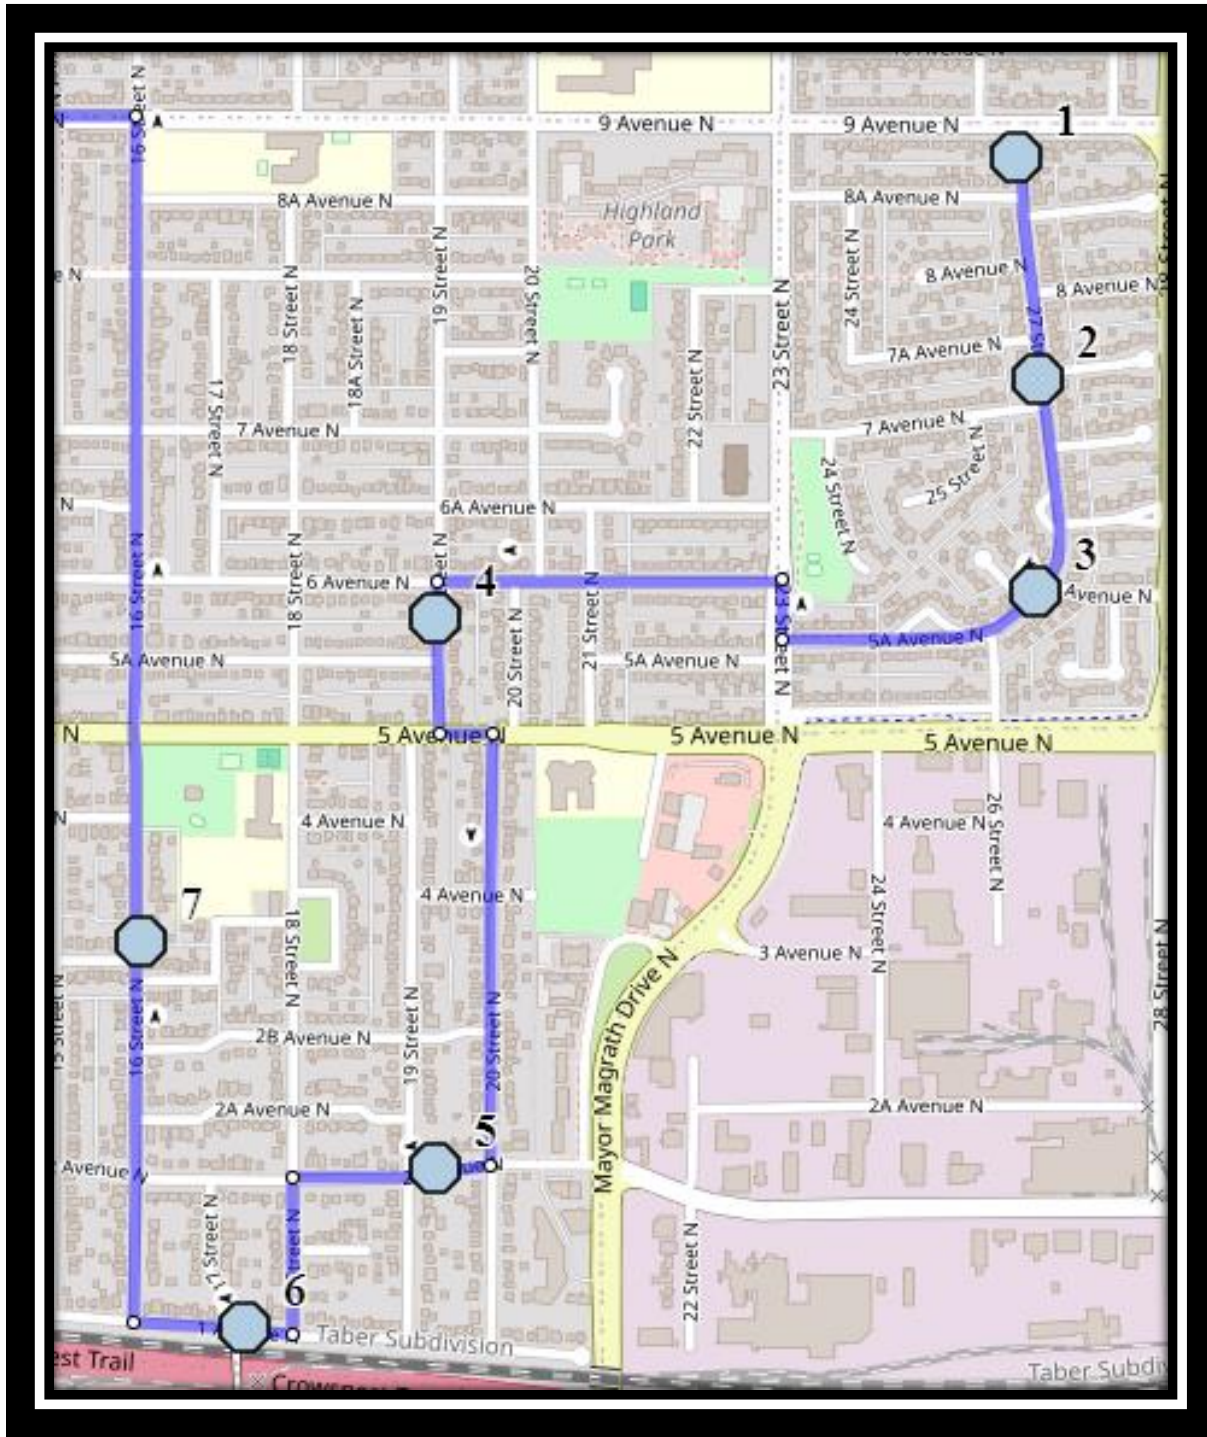

St. Paul N2

REVISED: July 15, 2025

EFFECTIVE: September 2, 2025

PM Route Same Direction as AM

St Paul – 1212 12th Avenue South – (403) 328-0611

Please arrive 10 minutes before scheduled pick up and drop off times. Times shown may vary due to weather & traffic conditions.
Bus routes and maps are subject to change. For the most up-to-date version, visit www.southland.ca/lethbridge.