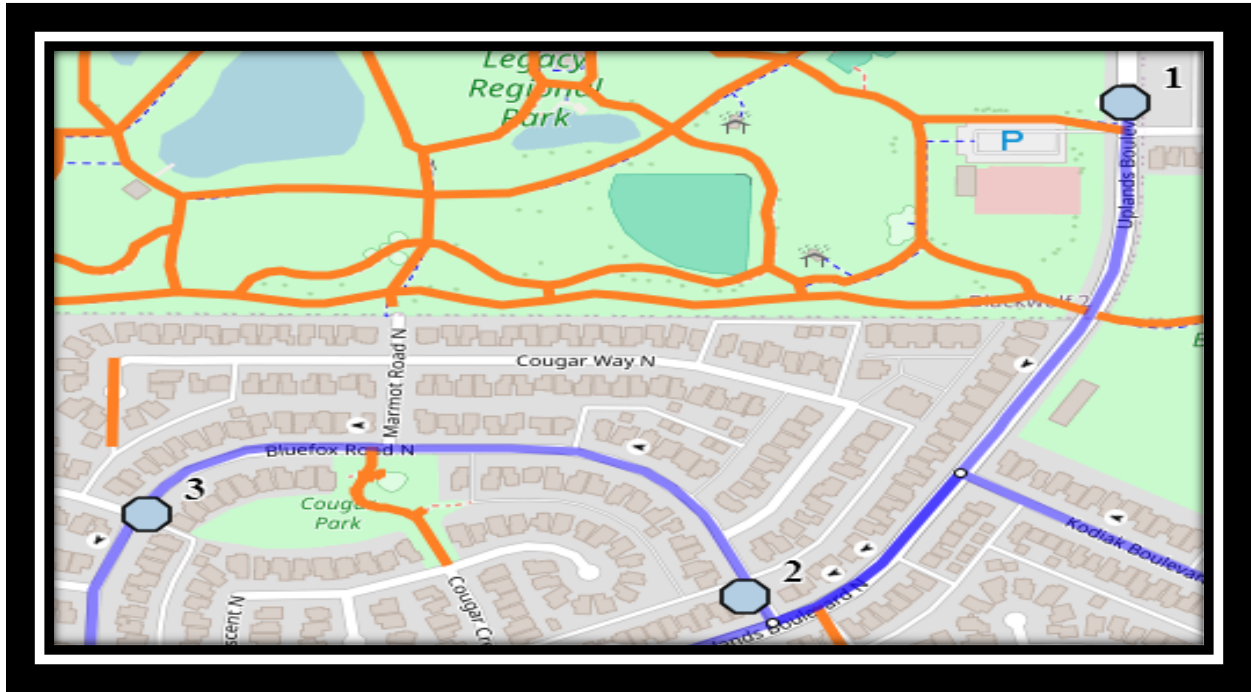

St. Teresa N1

REVISED: August 26, 2025

EFFECTIVE: September 2, 2025

St. Teresa of Calcutta – 235 Mildred Dobbs Blvd North – (587) 787-1490

Please arrive 10 minutes before scheduled pick up and drop off times. Times shown may vary due to weather & traffic conditions.

Bus routes and maps are subject to change. For the most up-to-date version, visit www.southland.ca/lethbridge.