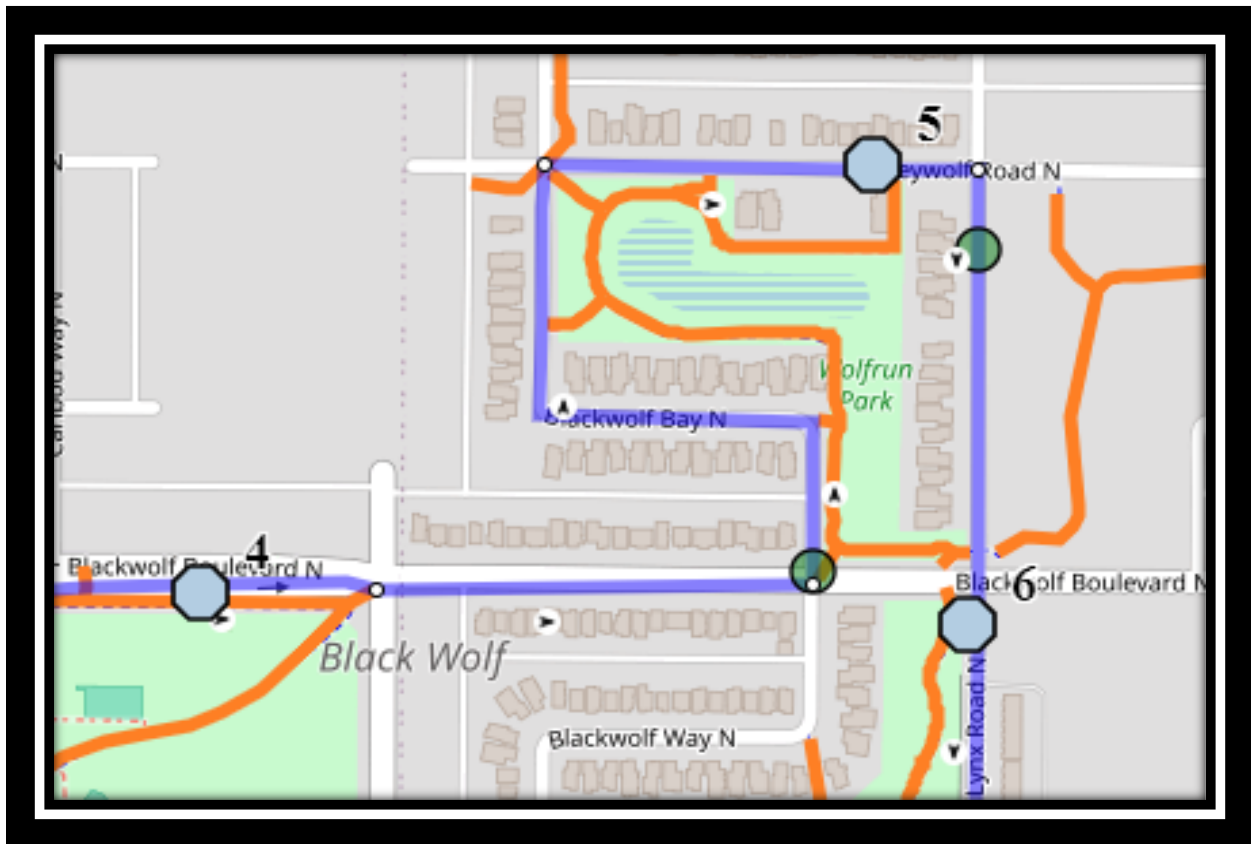

St. Teresa N1

REVISED: August 26, 2025

EFFECTIVE: September 2, 2025

St. Teresa of Calcutta – 235 Mildred Dobbs Blvd North – (587) 787-1490

Please arrive 10 minutes before scheduled pick up and drop off times. Times shown may vary due to weather & traffic conditions.

Bus routes and maps are subject to change. For the most up-to-date version, visit www.southland.ca/lethbridge.