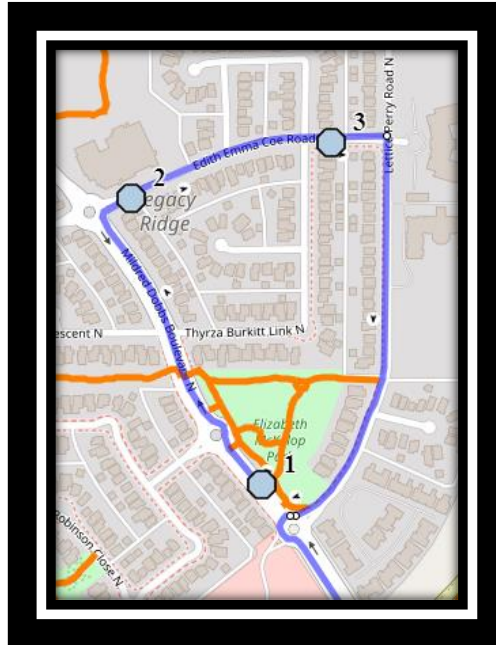

Wilson N2

REVISED: July 16, 2025

EFFECTIVE: September 2, 2025

PM Route

Wilson Middle School – 2003 9 Ave North – (403) 329-3144

Please arrive 10 minutes before scheduled pick up and drop off times. Times shown may vary due to weather & traffic conditions.
Bus routes and maps are subject to change. For the most up-to-date version, visit www.southland.ca/lethbridge.