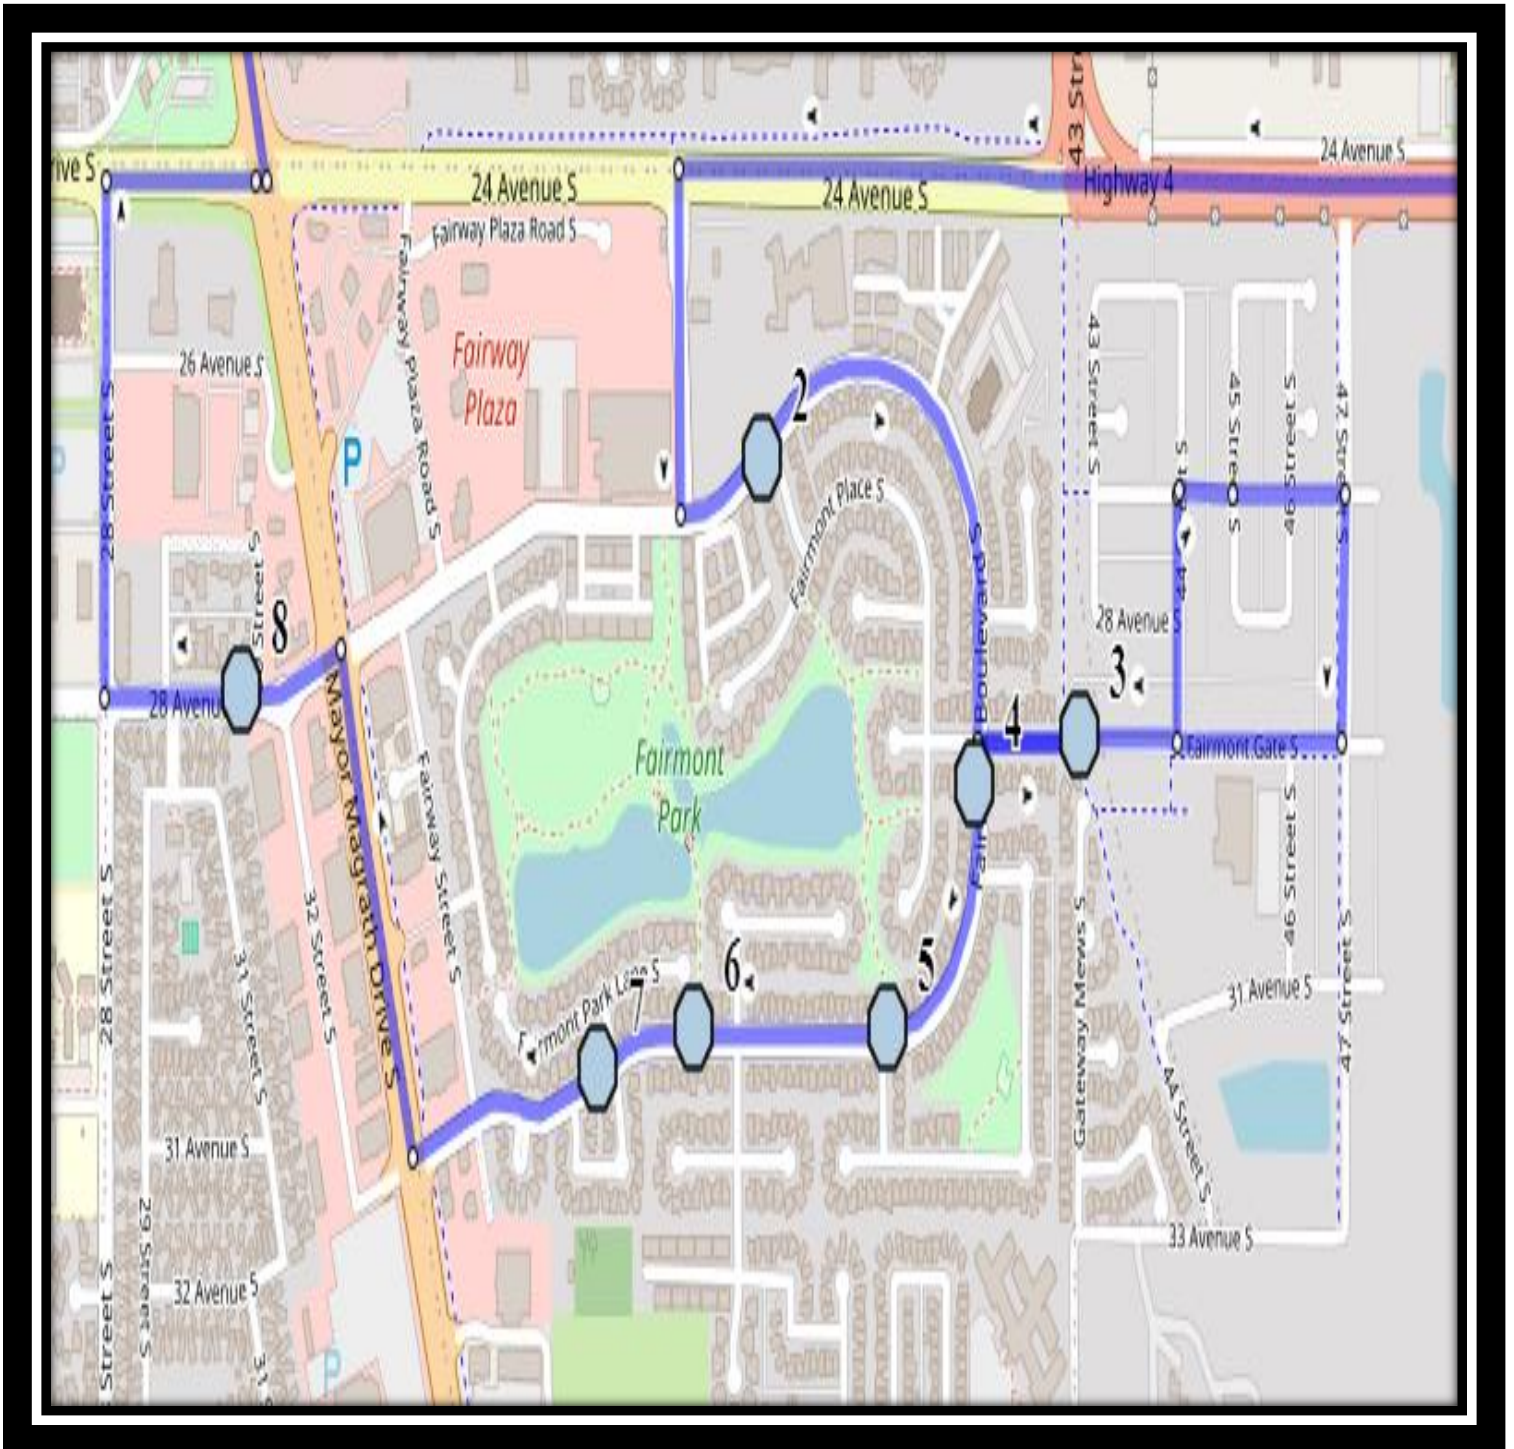

Paterson S3

REVISED: September 15, 2025

EFFECTIVE: September 17, 2025

PM Route Same as AM

Gilbert Paterson Middle School – 2109 12 Ave South – (403) 329-0125

Please arrive 10 minutes before scheduled pick up and drop off times. Times shown may vary due to weather & traffic conditions.

Bus routes and maps are subject to change. For the most up-to-date version, visit www.southland.ca/lethbridge.