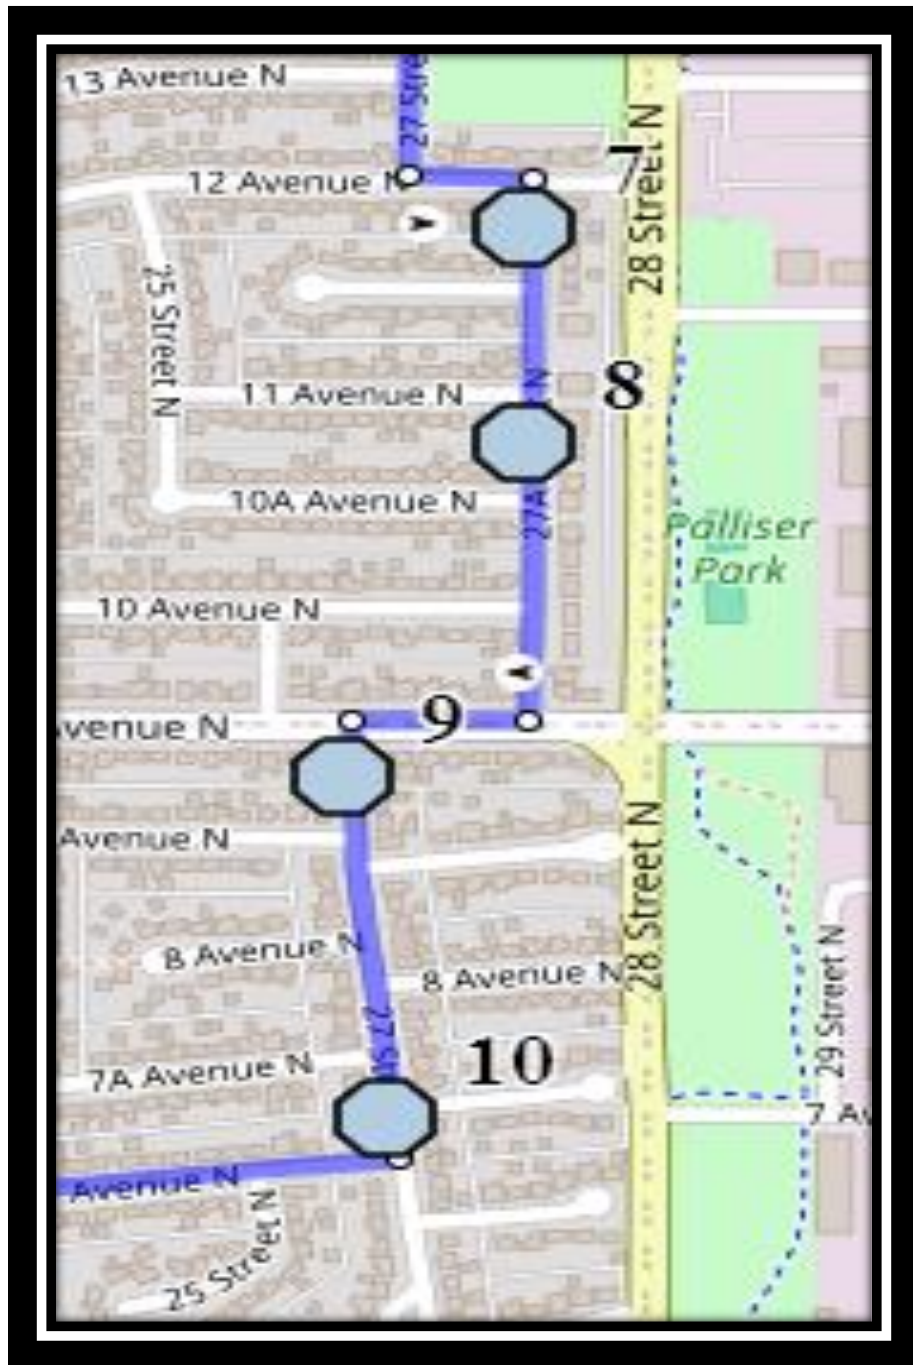

CFM N1

REVISED: September.8/2025

EFFECTIVE: September.11/2025

Catholic Central High East – 405 18 Street South – (403) 327-4596
St. Francis Junior High School – 333 18 Street South – (403) 327-3402
Ecole St. Mary's – 422 20 Street South – (403) 327-3098

Please arrive 10 minutes before scheduled pick up and drop off times. Times shown may vary due to weather & traffic conditions.
Bus routes and maps are subject to change. For the most up-to-date version, visit www.southland.ca/lethbridge.