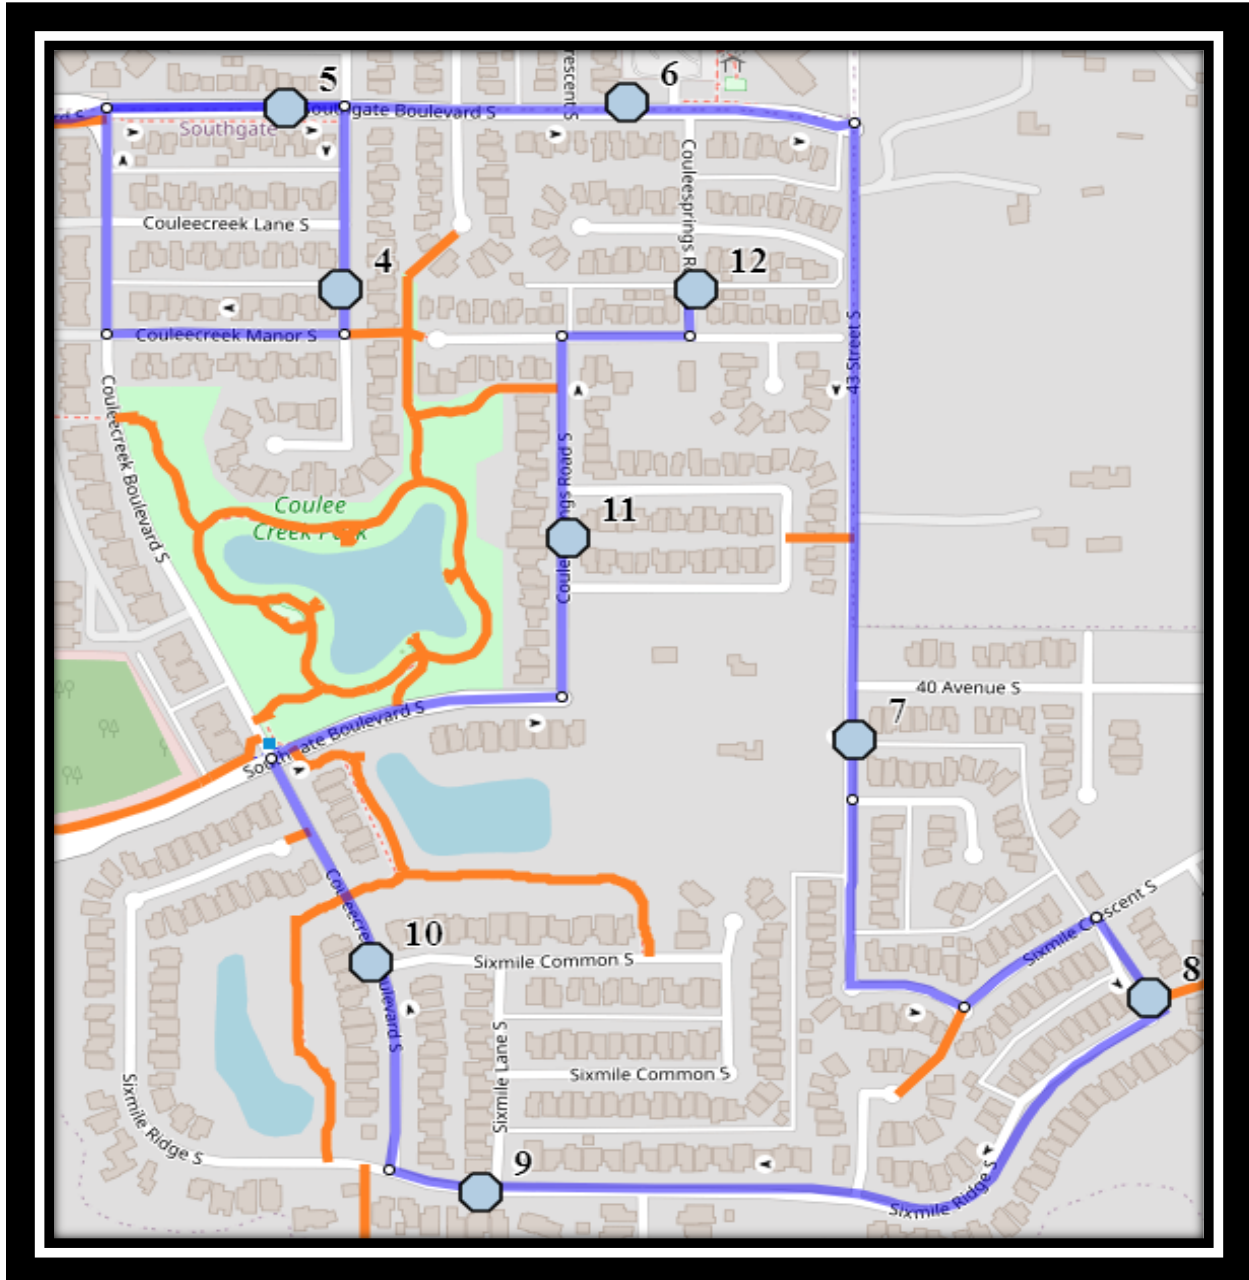

CFM S1

REVISED: September 9, 2025

EFFECTIVE: September 11, 2025

PM Route

Catholic Central High East – 405 18 Street South – (403) 327-4596

St. Francis Middle School – 333 18 Street South – (403) 327-3402

Ecole St. Mary's – 422 20 Street South – (403) 327-3098

Please arrive 10 minutes before scheduled pick up and drop off times. Times shown may vary due to weather & traffic conditions.
Bus routes and maps are subject to change. For the most up-to-date version, visit www.southland.ca/lethbridge.