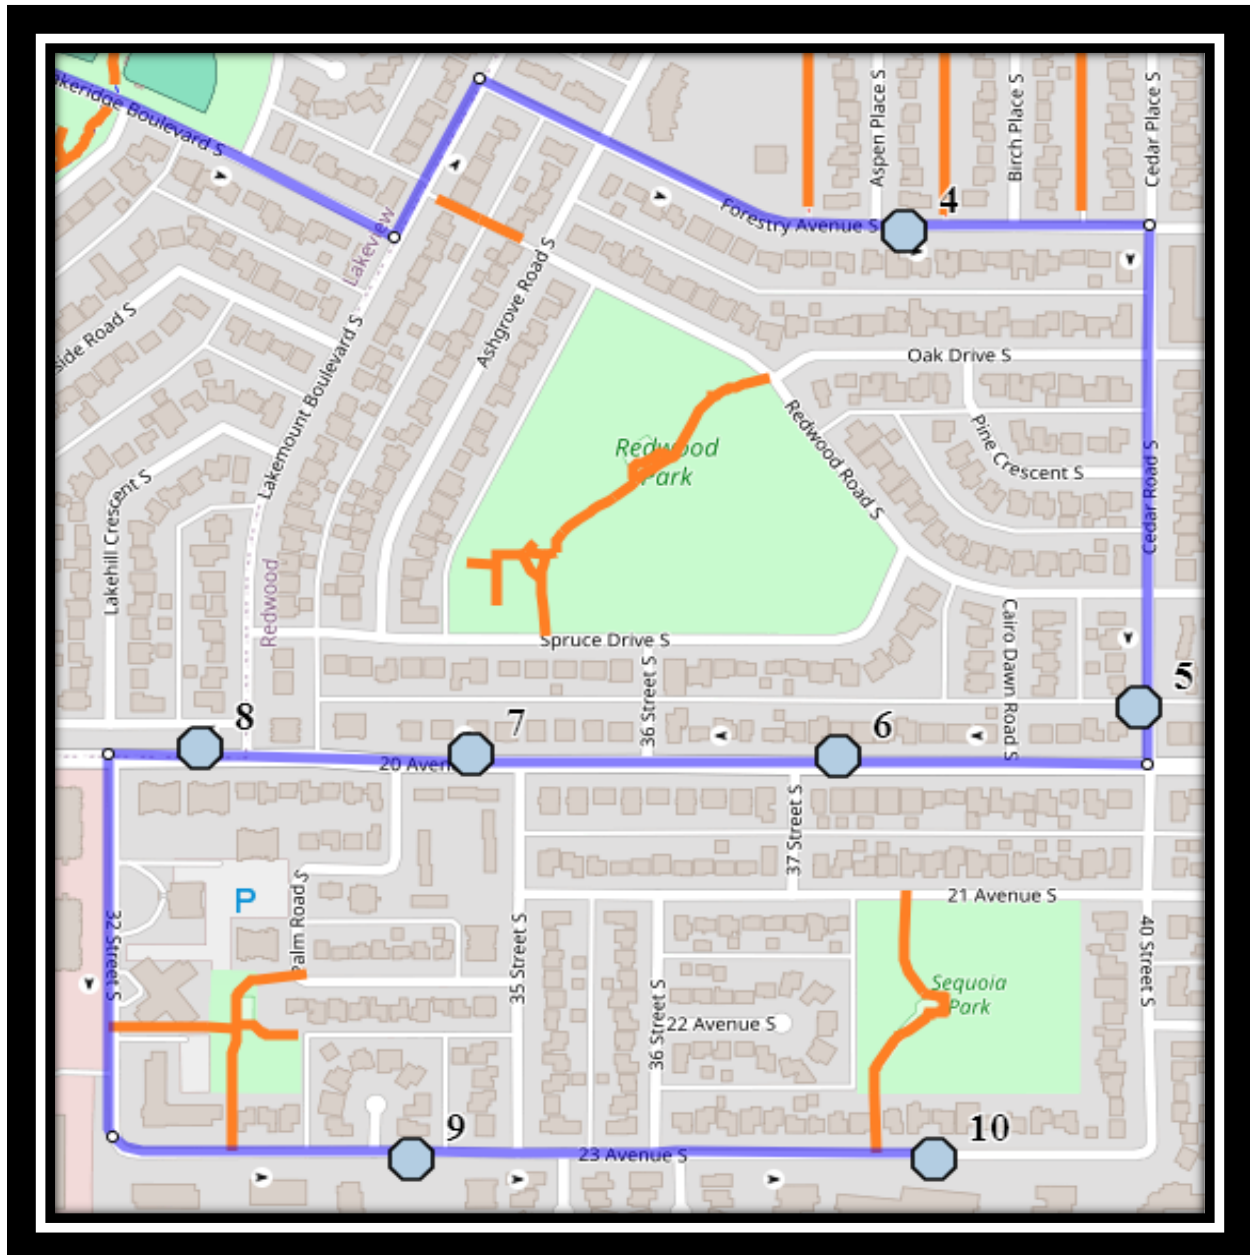

CFM S5

REVISED: September 26, 2025

EFFECTIVE: September 29, 2025

PM Route- alternate stop order watch map and driver directions

Catholic Central High East – 405 18 Street South – (403) 327-4596

St. Francis Middle School – 333 18 Street South – (403) 327-3402

Ecole St. Mary’s – 422 20 Street South – (403) 327-3098

Please arrive 10 minutes before scheduled pick up and drop off times. Times shown may vary due to weather & traffic conditions.
Bus routes and maps are subject to change. For the most up-to-date version, visit www.southland.ca/lethbridge.