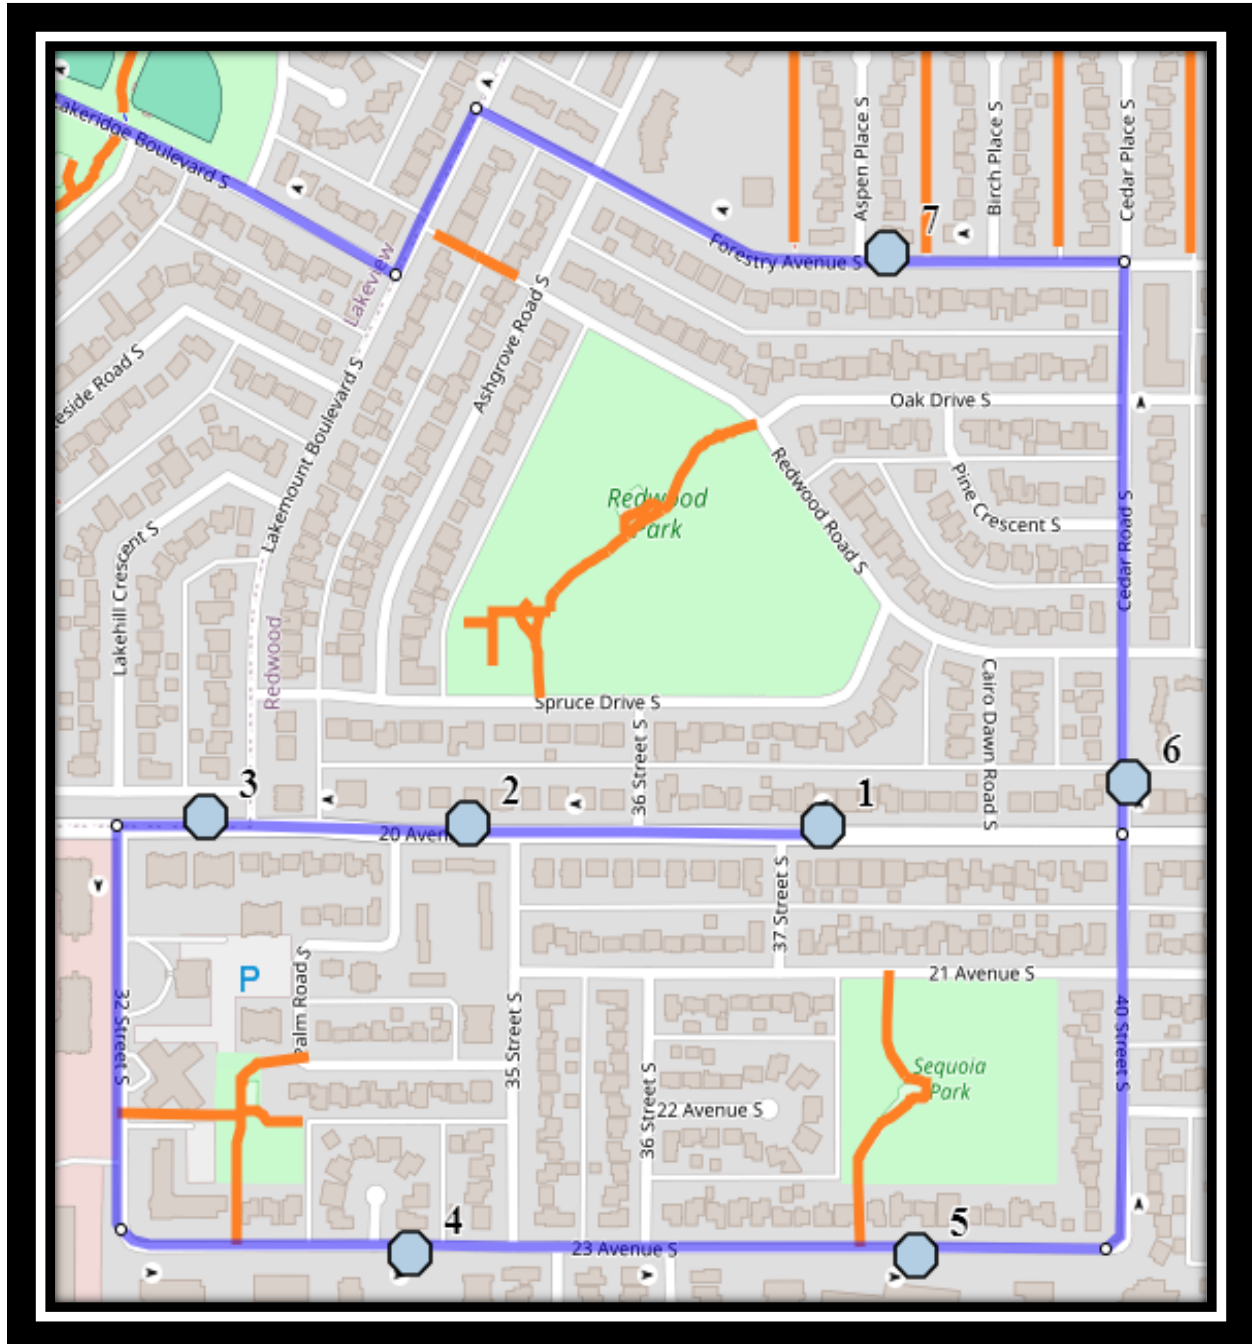

CFM S5

REVISED: September 26, 2025

EFFECTIVE: September 29, 2025

AM Route – PM route on other page

Catholic Central High East – 405 18 Street South – (403) 327-4596

St. Francis Middle School – 333 18 Street South – (403) 327-3402

Ecole St. Mary’s – 422 20 Street South – (403) 327-3098

Please arrive 10 minutes before scheduled pick up and drop off times. Times shown may vary due to weather & traffic conditions.
Bus routes and maps are subject to change. For the most up-to-date version, visit www.southland.ca/lethbridge.