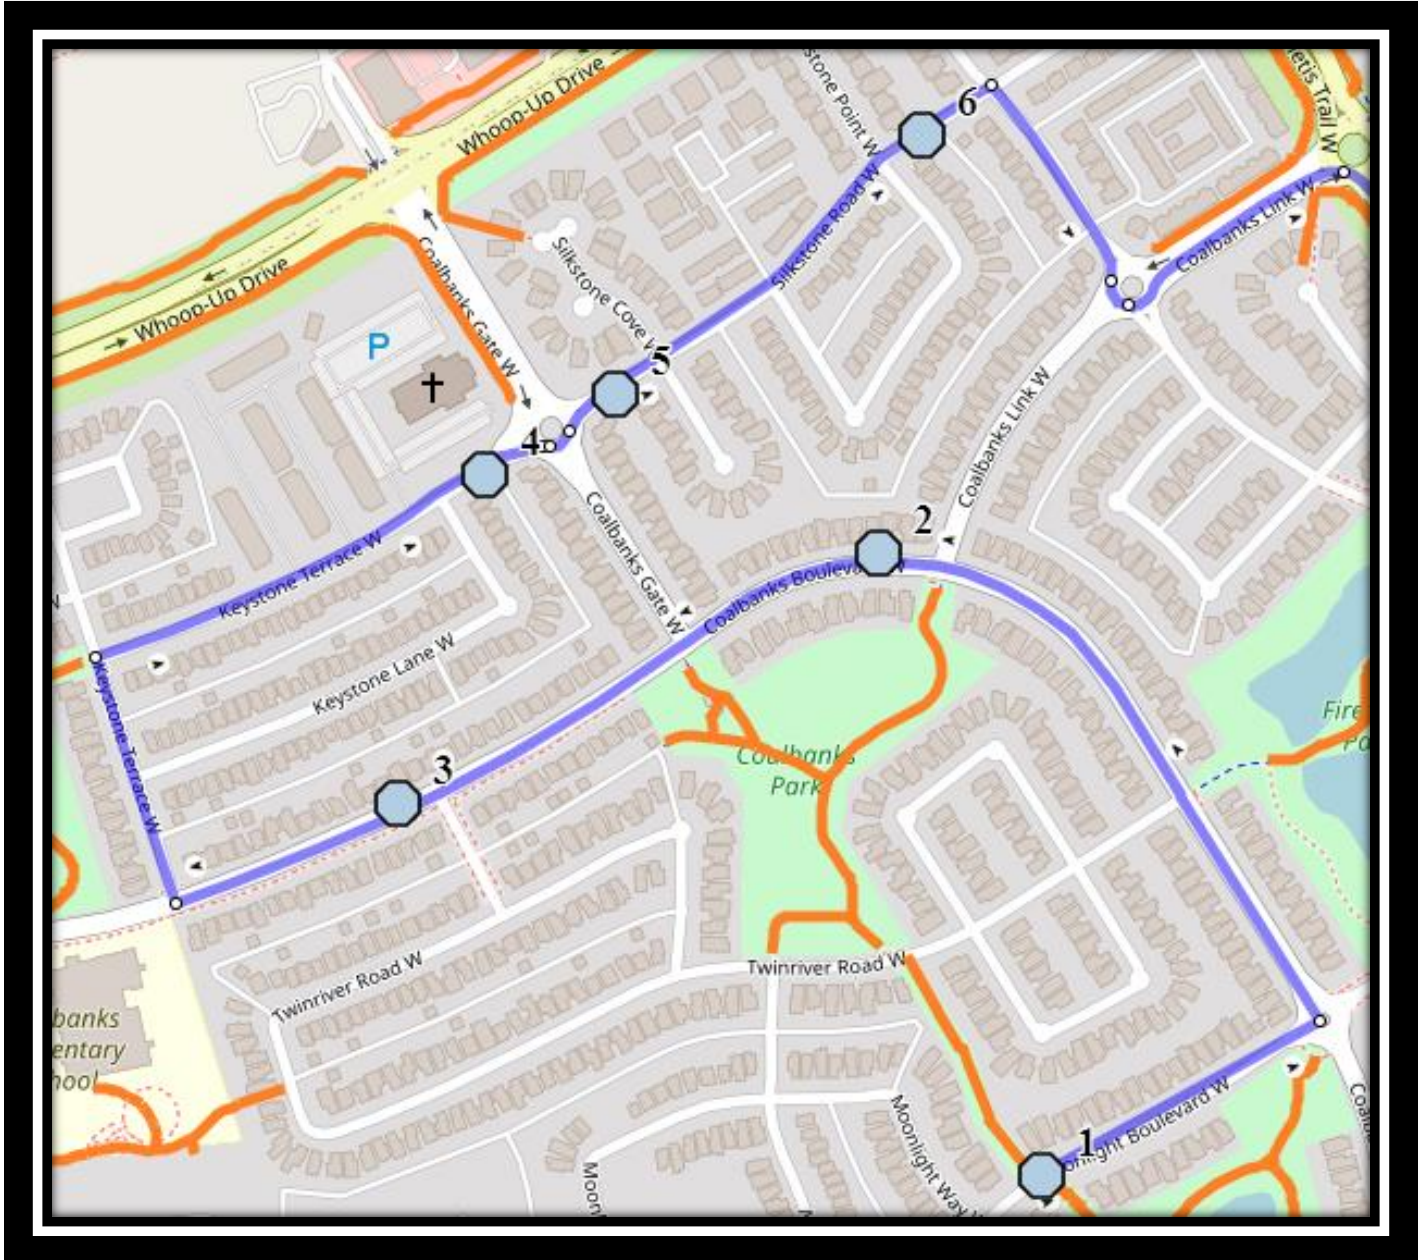

Fairbairn W1

REVISED: September 18, 2025

EFFECTIVE: September 19, 2025

PM Route Same Direction as AM

Senator Joyce Fairbairn – 301 Rocky Mountain Blvd West – (403) 381-2977

Please arrive 10 minutes before scheduled pick up and drop off times. Times shown may vary due to weather & traffic conditions.
Bus routes and maps are subject to change. For the most up-to-date version, visit www.southland.ca/lethbridge.

Fairbairn W1

REVISED: September 18,2025

EFFECTIVE: September 19,2025

Monday – Friday

#1 - 8:12 AM - Moonlight Blvd West Southbound - east of Moonlight Way at walkway entrance

#2 - 8:14 AM - Coalbanks Blvd West Westbound - west of Coalbanks Link at power boxes

#3 - 8:16 AM - Coalbanks Blvd West Westbound - west of Twin River at lamp post

#4 - 8:18 AM - Keystone Terrace West Eastbound - east of Keystone Ln at alley

#5 - 8:19 AM - Silkstone Road West Eastbound - east of Coalbanks Gate at mailbox

#3 - 12:13 PM - Coalbanks Blvd West Westbound - west of Coalbanks Link at power boxes

#4 - 12:15 PM - Coalbanks Blvd West Westbound - west of Twin River at lamp post

#5 - 12:18 PM - Keystone Terrace West Eastbound - east of Keystone Ln at alley