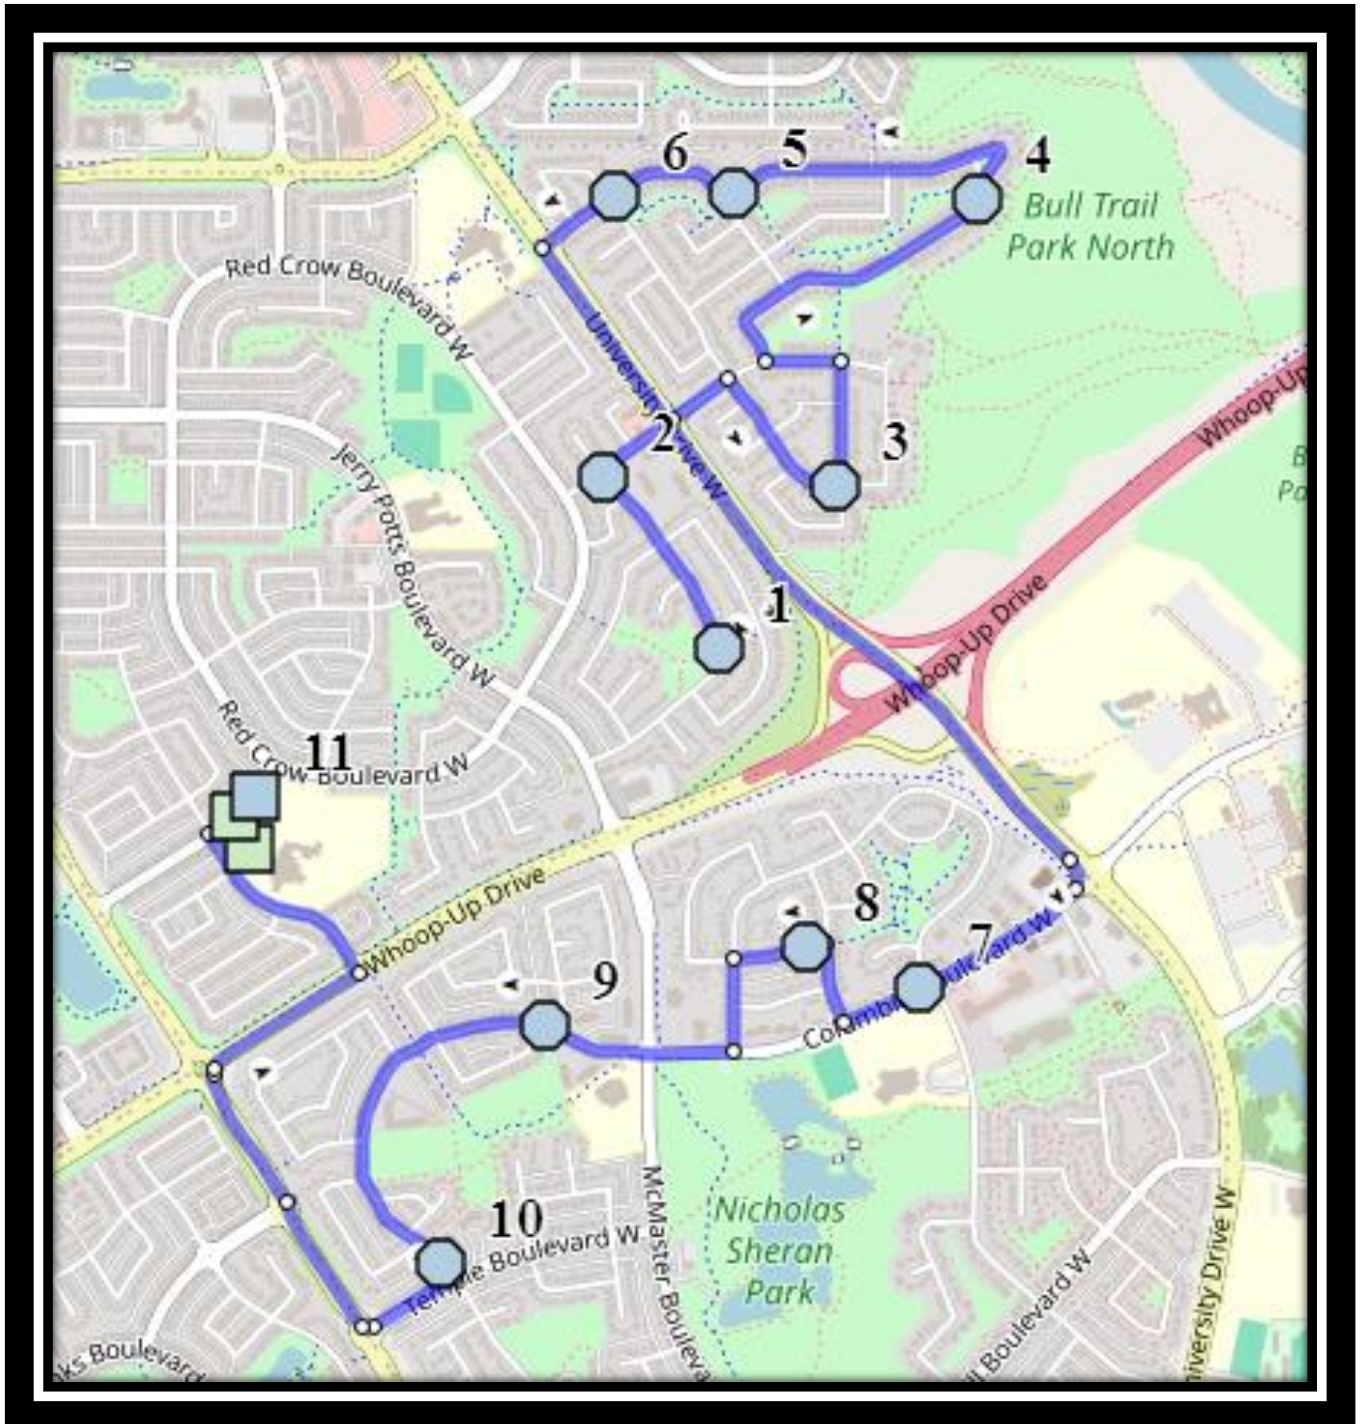

G.S. LAKIE W4

REVISED: September 8, 2025

EFFECTIVE: September 11, 2025

AM/PM route same order

G.S. Lakie – 50 Blackfoot Blvd West – (403) 327-3465

Please arrive 10 minutes before scheduled pick up and drop off times. Times shown may vary due to weather & traffic conditions. Bus routes and maps are subject to change. For the most up-to-date version, visit www.southland.ca/lethbridge.