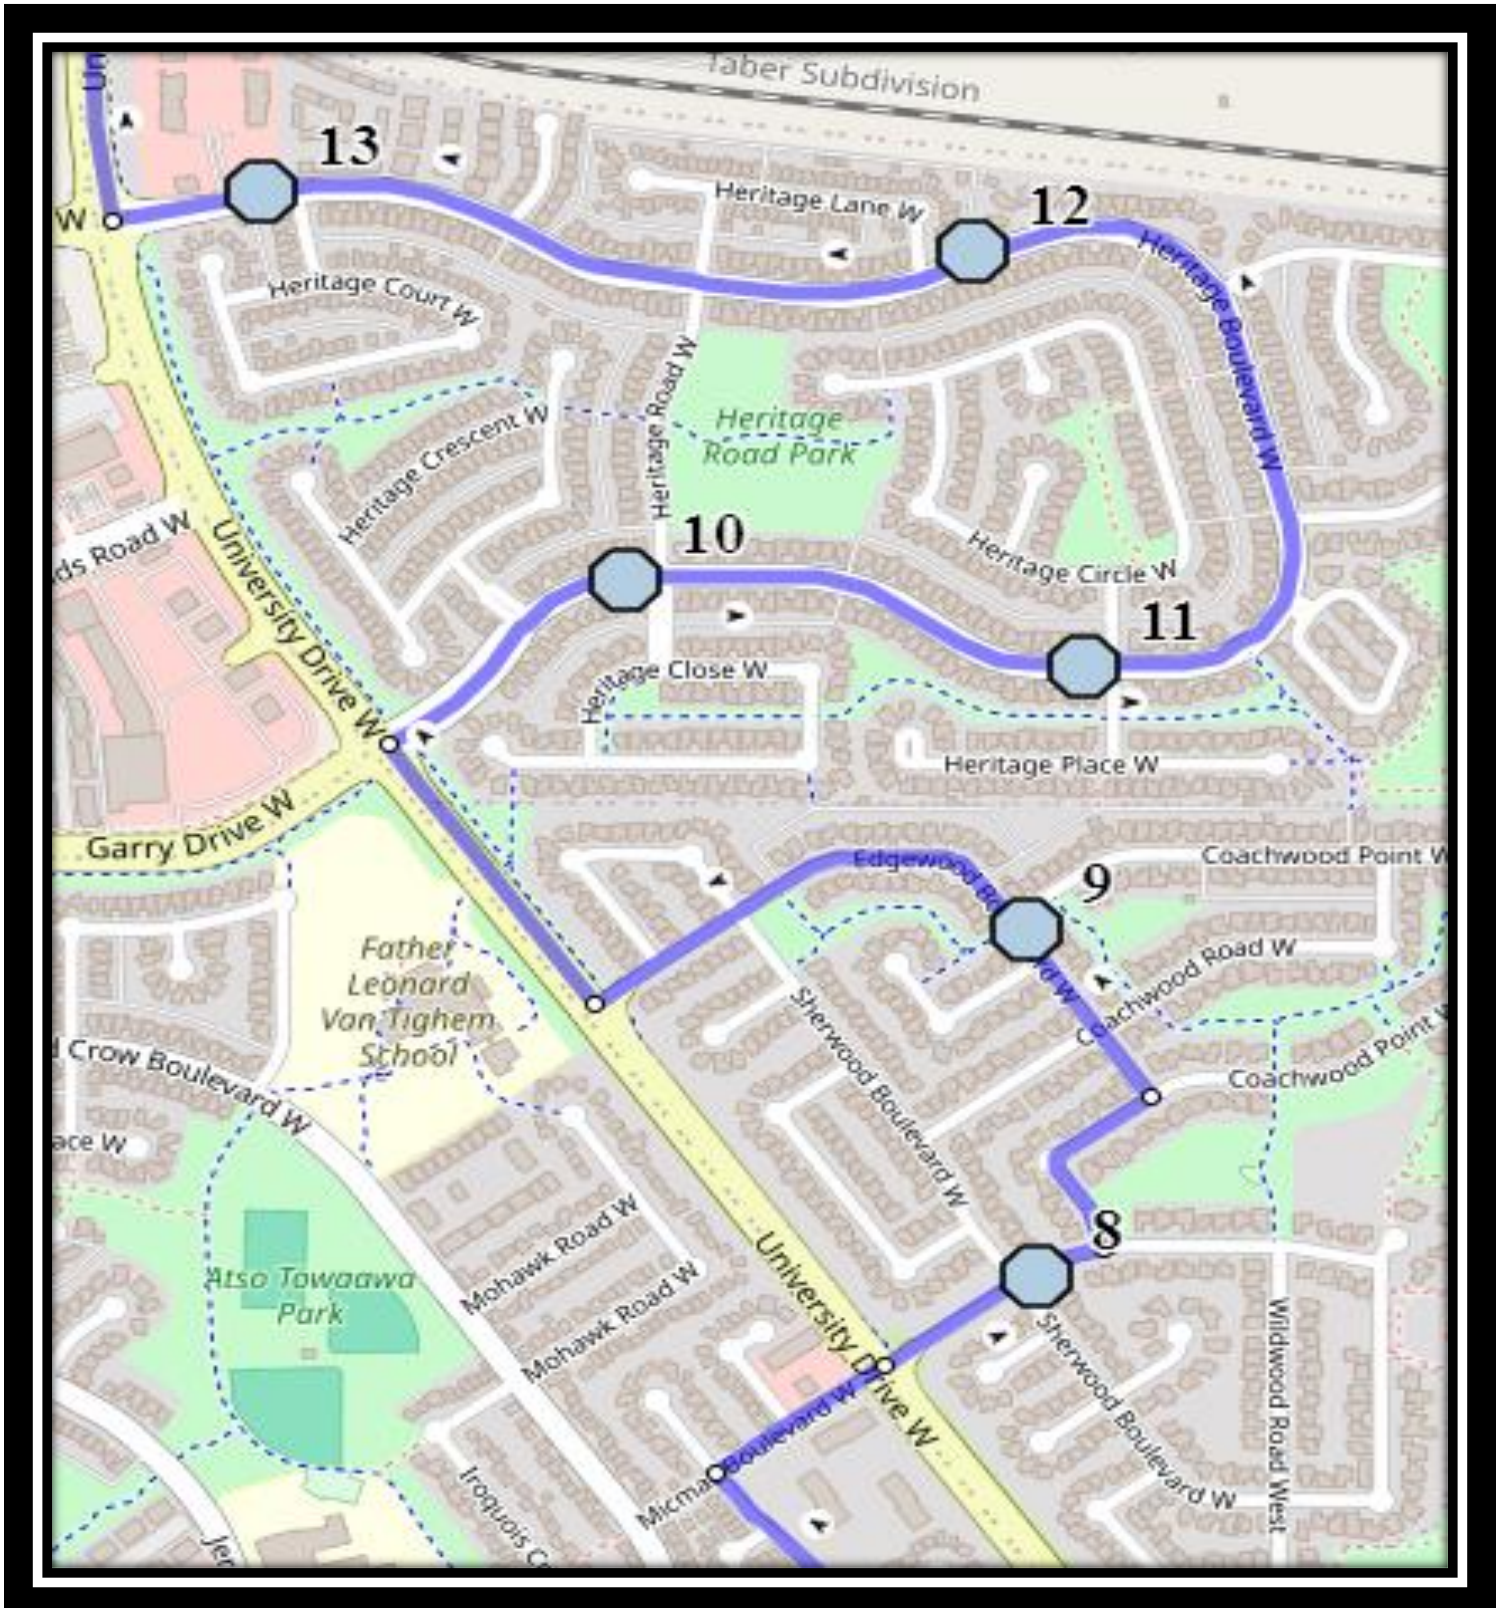

LCI W7

REVISED: August 25, 2025

EFFECTIVE: September 2, 2025

Lethbridge Collegiate Institute – 1701 5 Ave South – (403) 328-9606

Please arrive 10 minutes before scheduled pick up and drop off times. Times shown may vary due to weather & traffic conditions.

Bus routes and maps are subject to change. For the most up-to-date version, visit www.southland.ca/lethbridge.