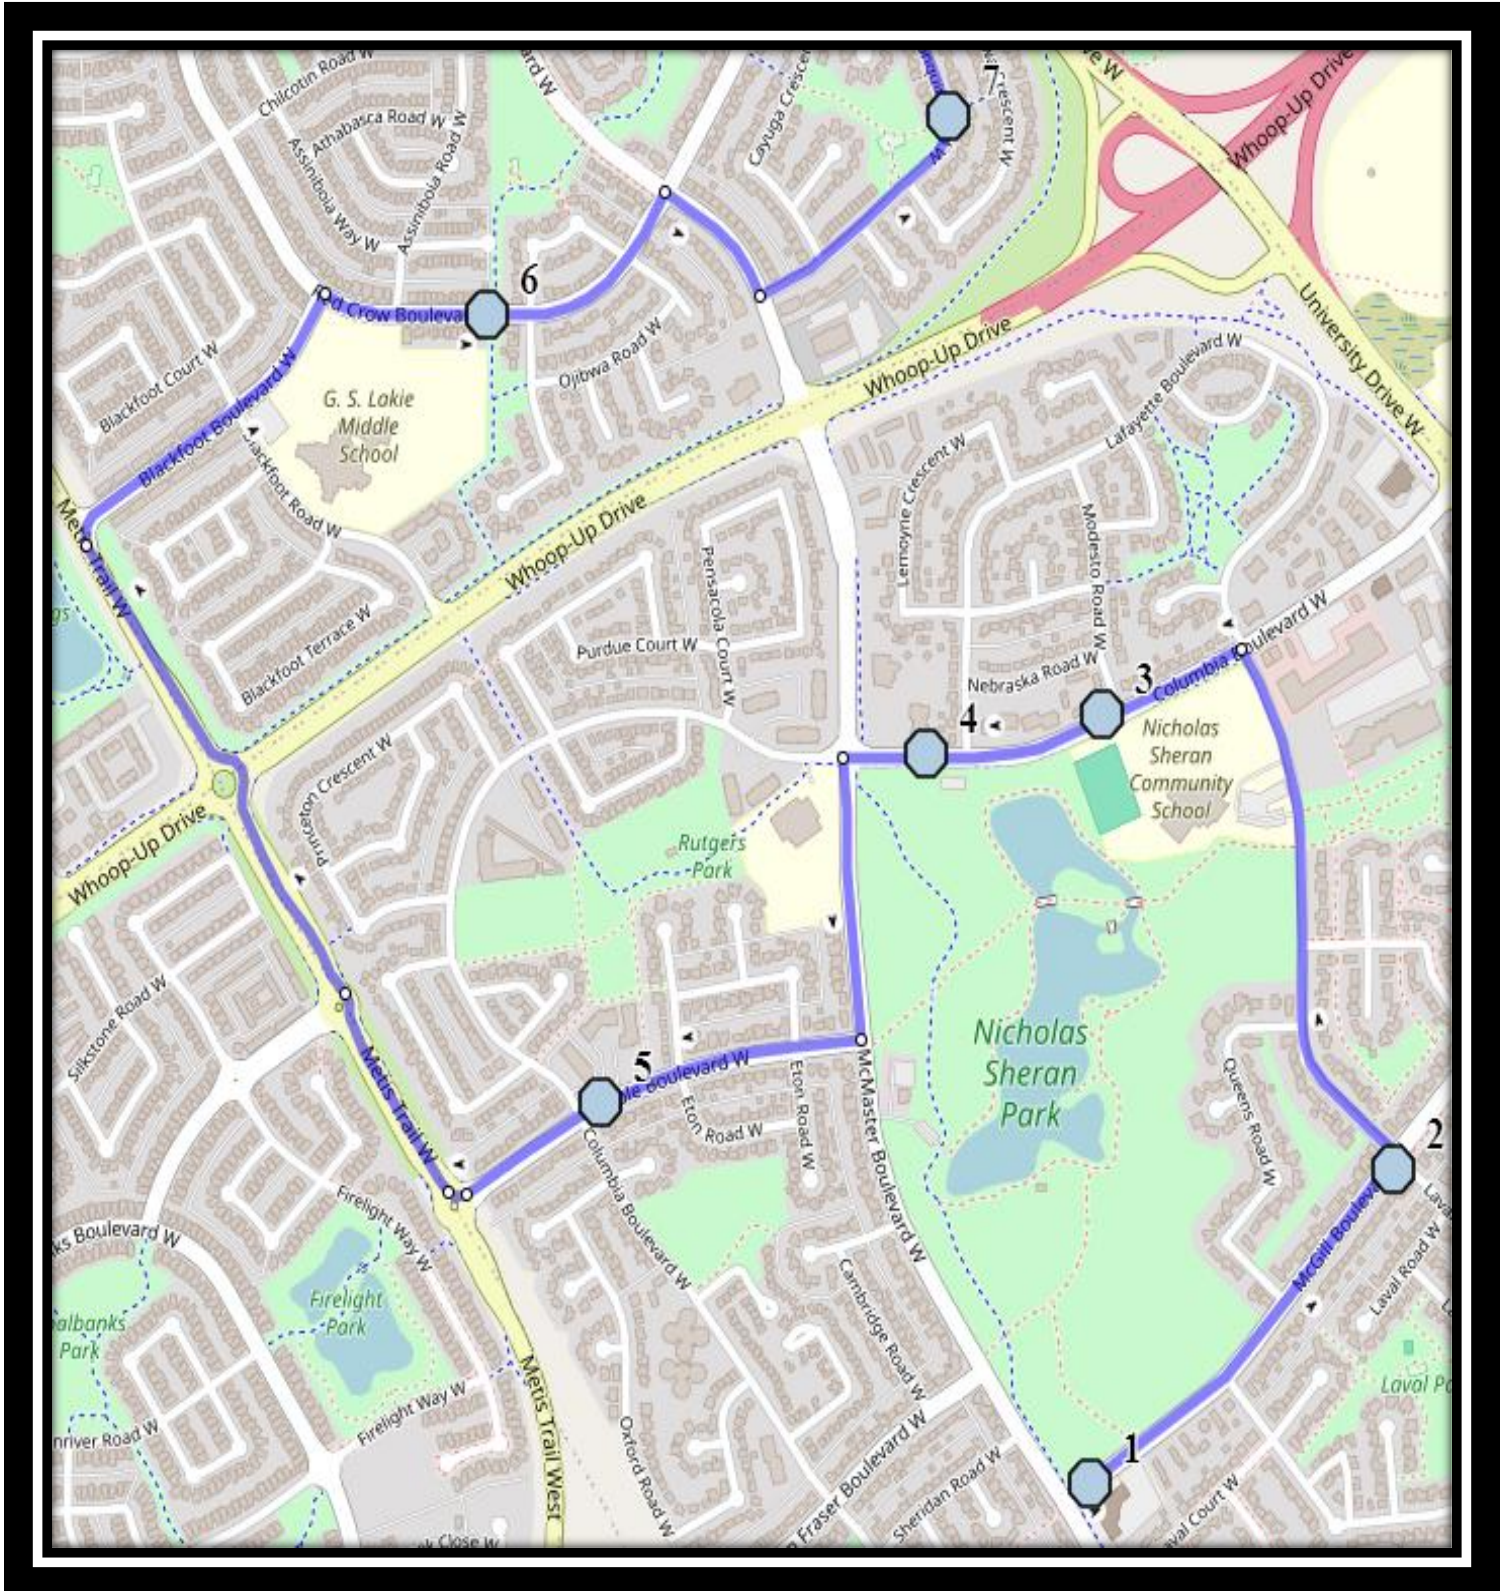

LCI W7

REVISED: August 25, 2025

EFFECTIVE: September 2, 2025

Lethbridge Collegiate Institute – 1701 5 Ave South – (403) 328-9606

Please arrive 10 minutes before scheduled pick up and drop off times. Times shown may vary due to weather & traffic conditions.

Bus routes and maps are subject to change. For the most up-to-date version, visit www.southland.ca/lethbridge.