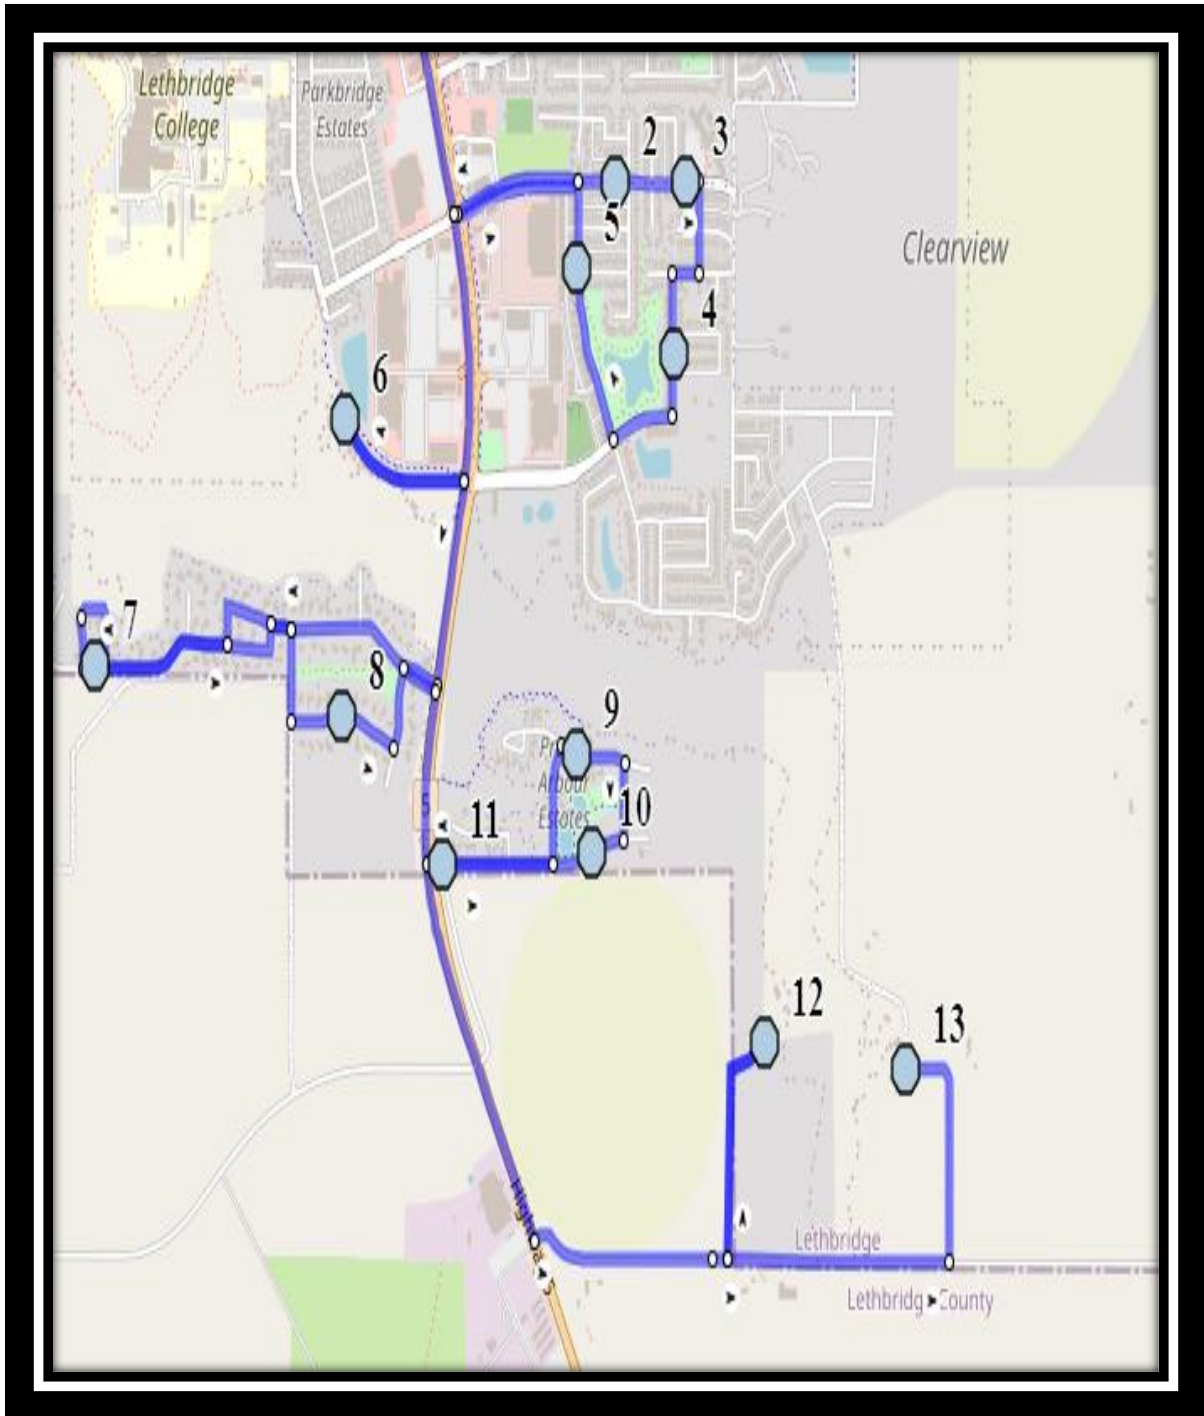

Paterson S5

REVISED: September.4/2025

EFFECTIVE: September.8/2025

PM Route

Gilbert Paterson Middle School – 2109 12 Ave South – (403) 329-0125

Please arrive 10 minutes before scheduled pick up and drop off times. Times shown may vary due to weather & traffic conditions.

Bus routes and maps are subject to change. For the most up-to-date version, visit www.southland.ca/lethbridge.