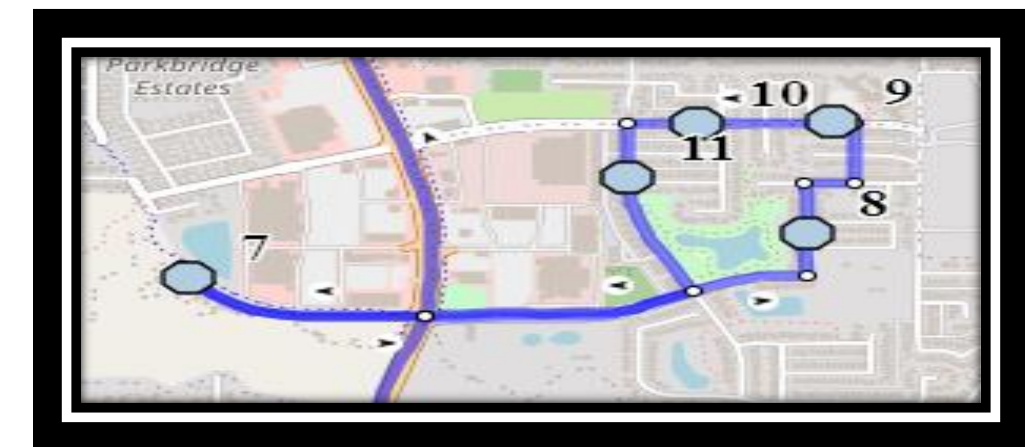

Paterson S5

REVISED: September.4/2025

EFFECTIVE: September.8/2025

Gilbert Paterson Middle School – 2109 12 Ave South – (403) 329-0125

Please arrive 10 minutes before scheduled pick up and drop off times. Times shown may vary due to weather & traffic conditions.

Bus routes and maps are subject to change. For the most up-to-date version, visit www.southland.ca/lethbridge.