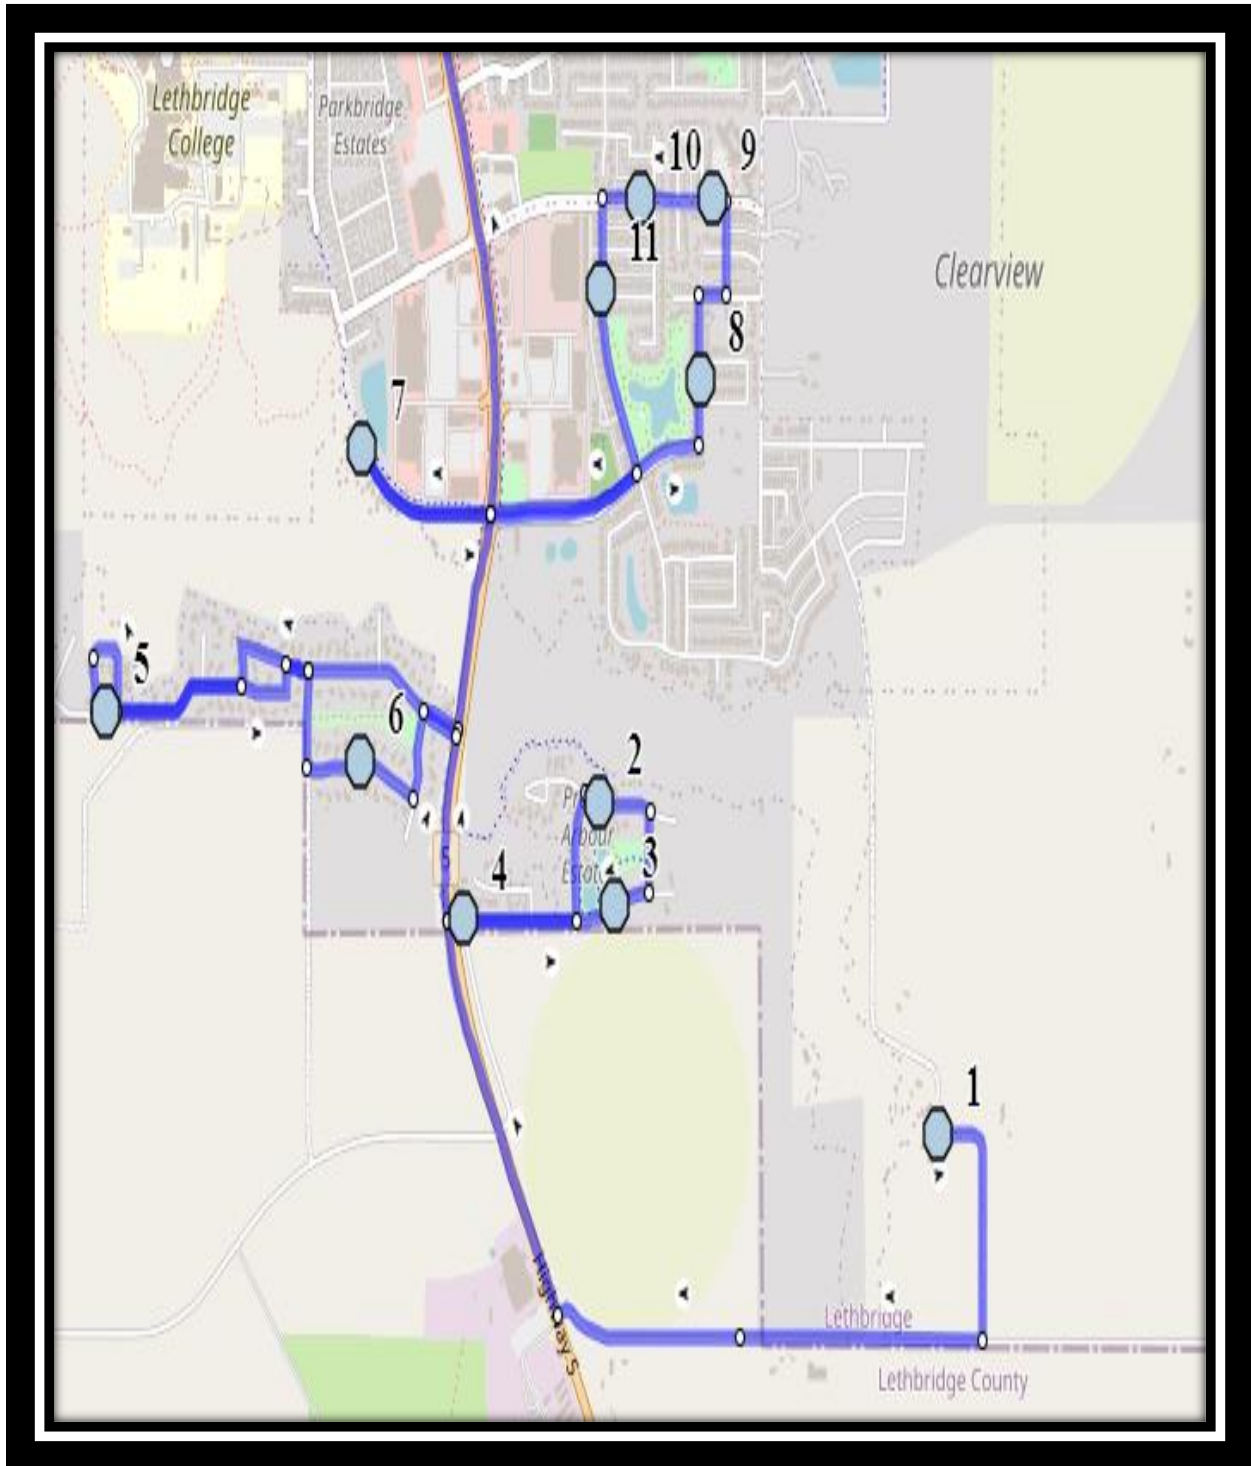

Paterson S5

REVISED: September.4/2025

EFFECTIVE: September.8/2025

AM Route – PM different keep eye out

Gilbert Paterson Middle School – 2109 12 Ave South – (403) 329-0125

Please arrive 10 minutes before scheduled pick up and drop off times. Times shown may vary due to weather & traffic conditions.

Bus routes and maps are subject to change. For the most up-to-date version, visit www.southland.ca/lethbridge.