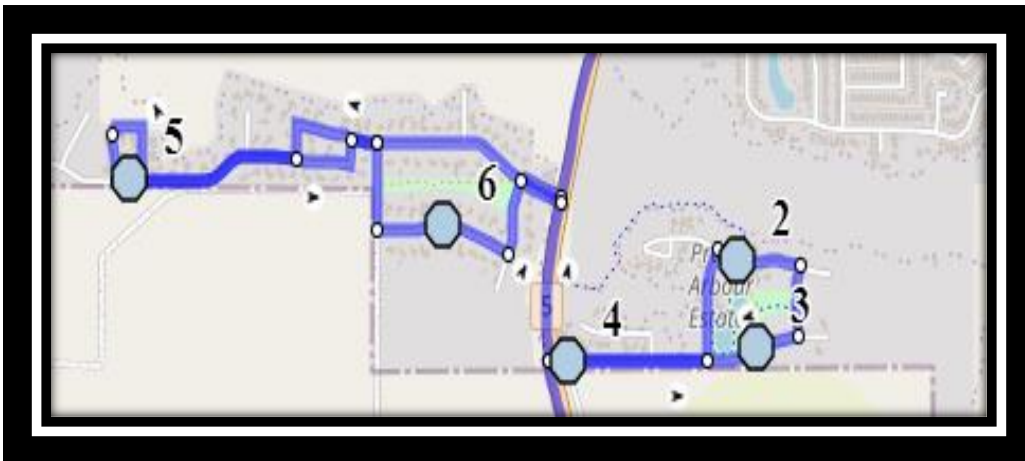

Paterson S5

REVISED: September.4/2025

EFFECTIVE: September.8/2025

Gilbert Paterson Middle School – 2109 12 Ave South – (403) 329-0125

Please arrive 10 minutes before scheduled pick up and drop off times. Times shown may vary due to weather & traffic conditions.

Bus routes and maps are subject to change. For the most up-to-date version, visit www.southland.ca/lethbridge.