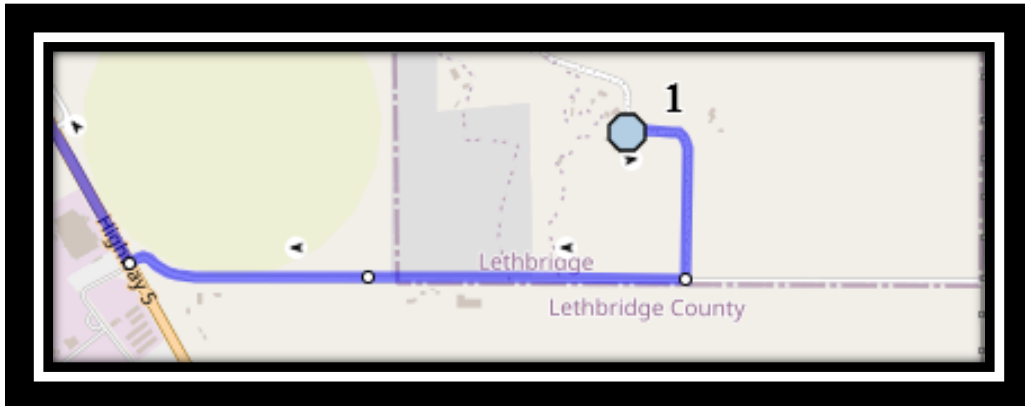

Paterson S5

REVISED: September.4/2025

EFFECTIVE: September.8/2025

Gilbert Paterson Middle School – 2109 12 Ave South – (403) 329-0125

Please arrive 10 minutes before scheduled pick up and drop off times. Times shown may vary due to weather & traffic conditions.

Bus routes and maps are subject to change. For the most up-to-date version, visit www.southland.ca/lethbridge.