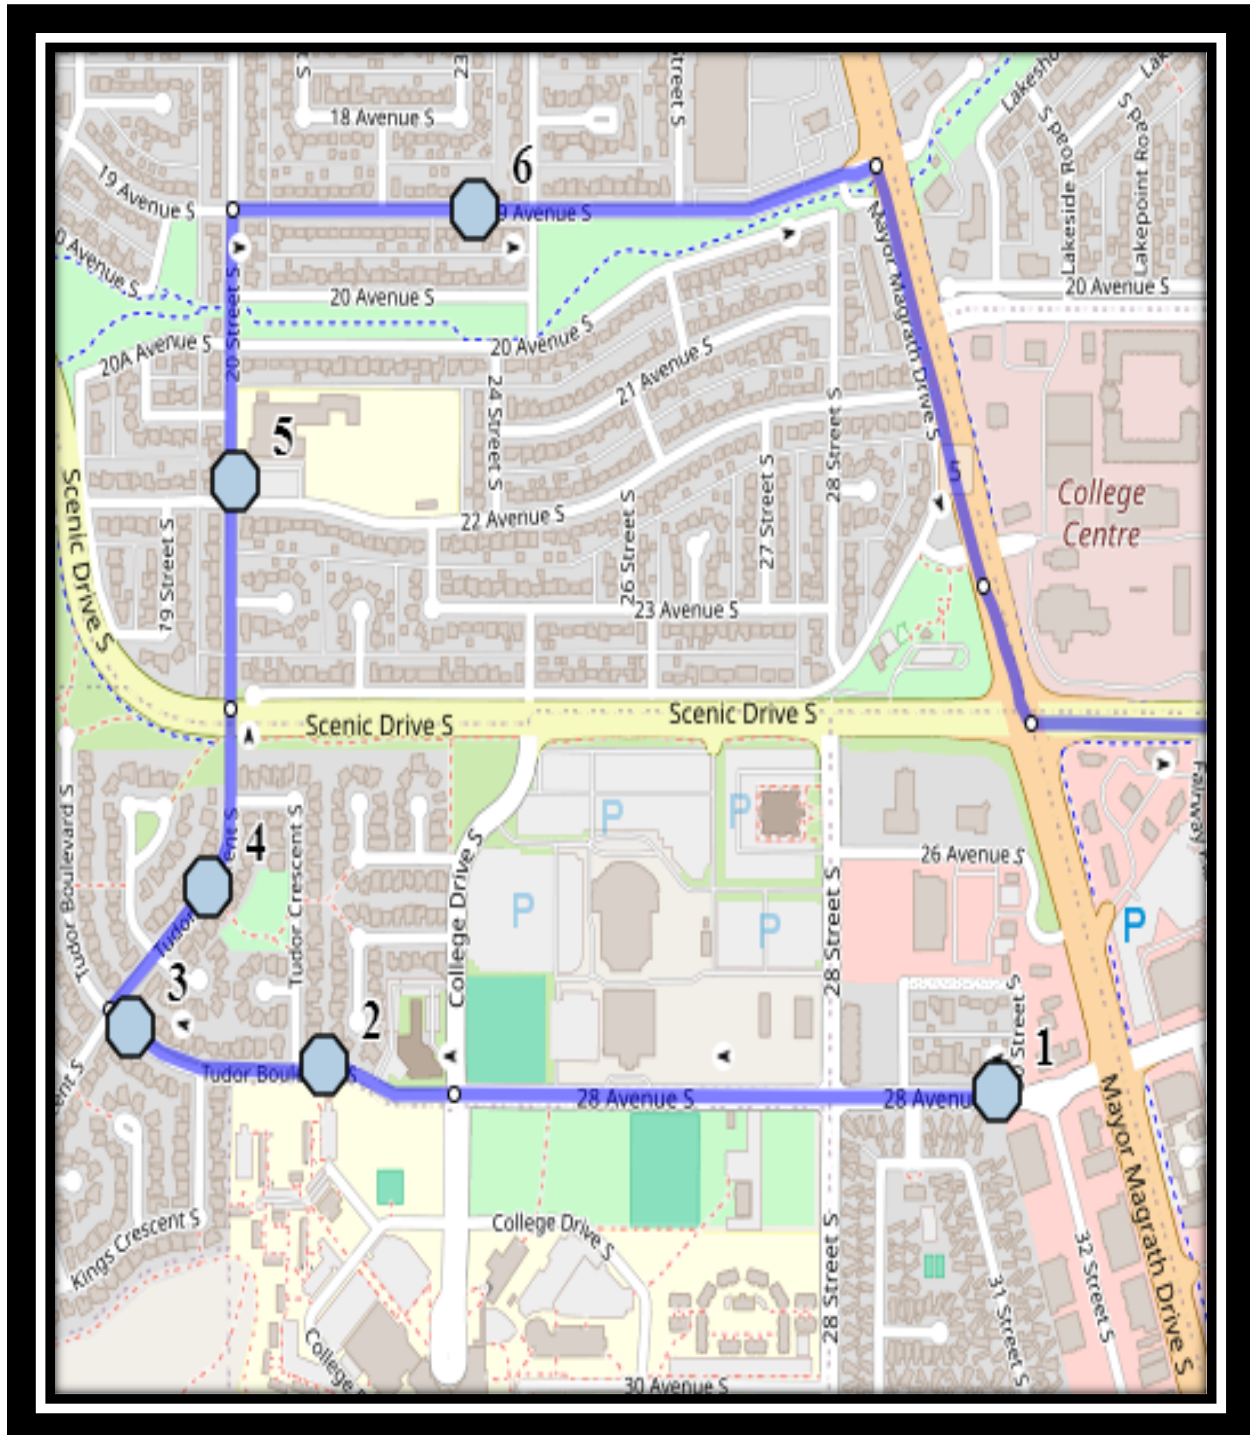

Plaxton S1

REVISED: August.22/2025

EFFECTIVE: September 2, 2025

AM/PM Routes are the same

Dr. Robert Plaxton Elementary – 4510 Fairmont Gate South – (825) 399-0620

Please arrive 10 minutes before scheduled pick up and drop off times. Times shown may vary due to weather & traffic conditions.

Bus routes and maps are subject to change. For the most up-to-date version, visit www.southland.ca/lethbridge.