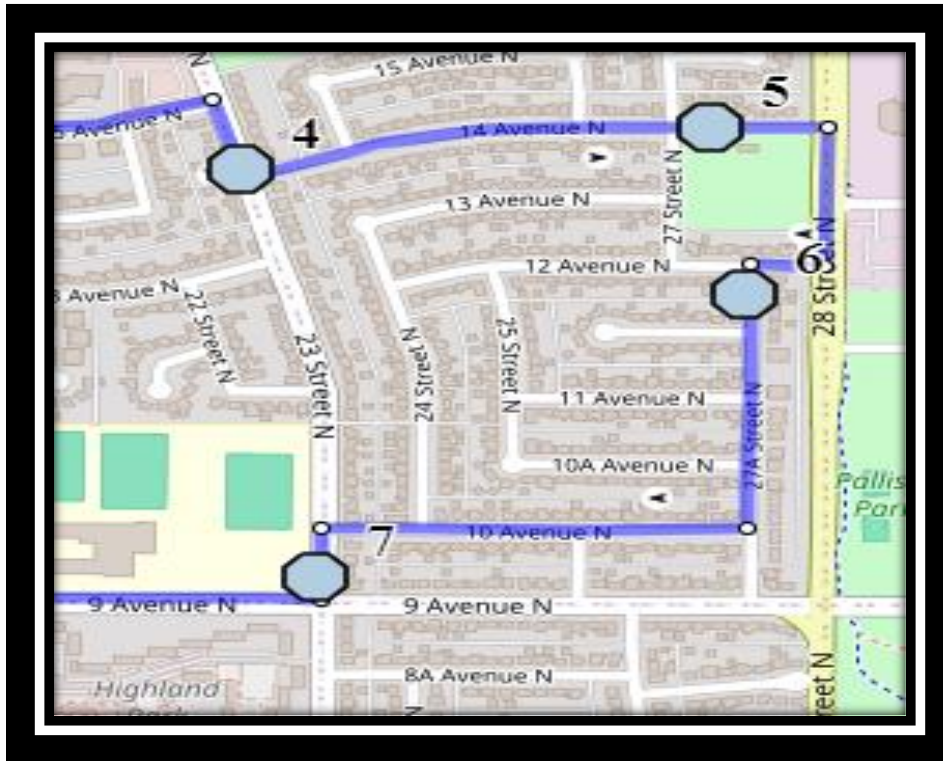

St. Paul N1

REVISED: September.16/2025

EFFECTIVE: September.18/2025

St. Paul – 1212 12th Avenue, South. (403)-328-0611

Please arrive 10 minutes before scheduled pick up and drop off times. Times shown may vary due to weather & traffic conditions.

Bus routes and maps are subject to change. For the most up-to-date version, visit www.southland.ca/lethbridge.