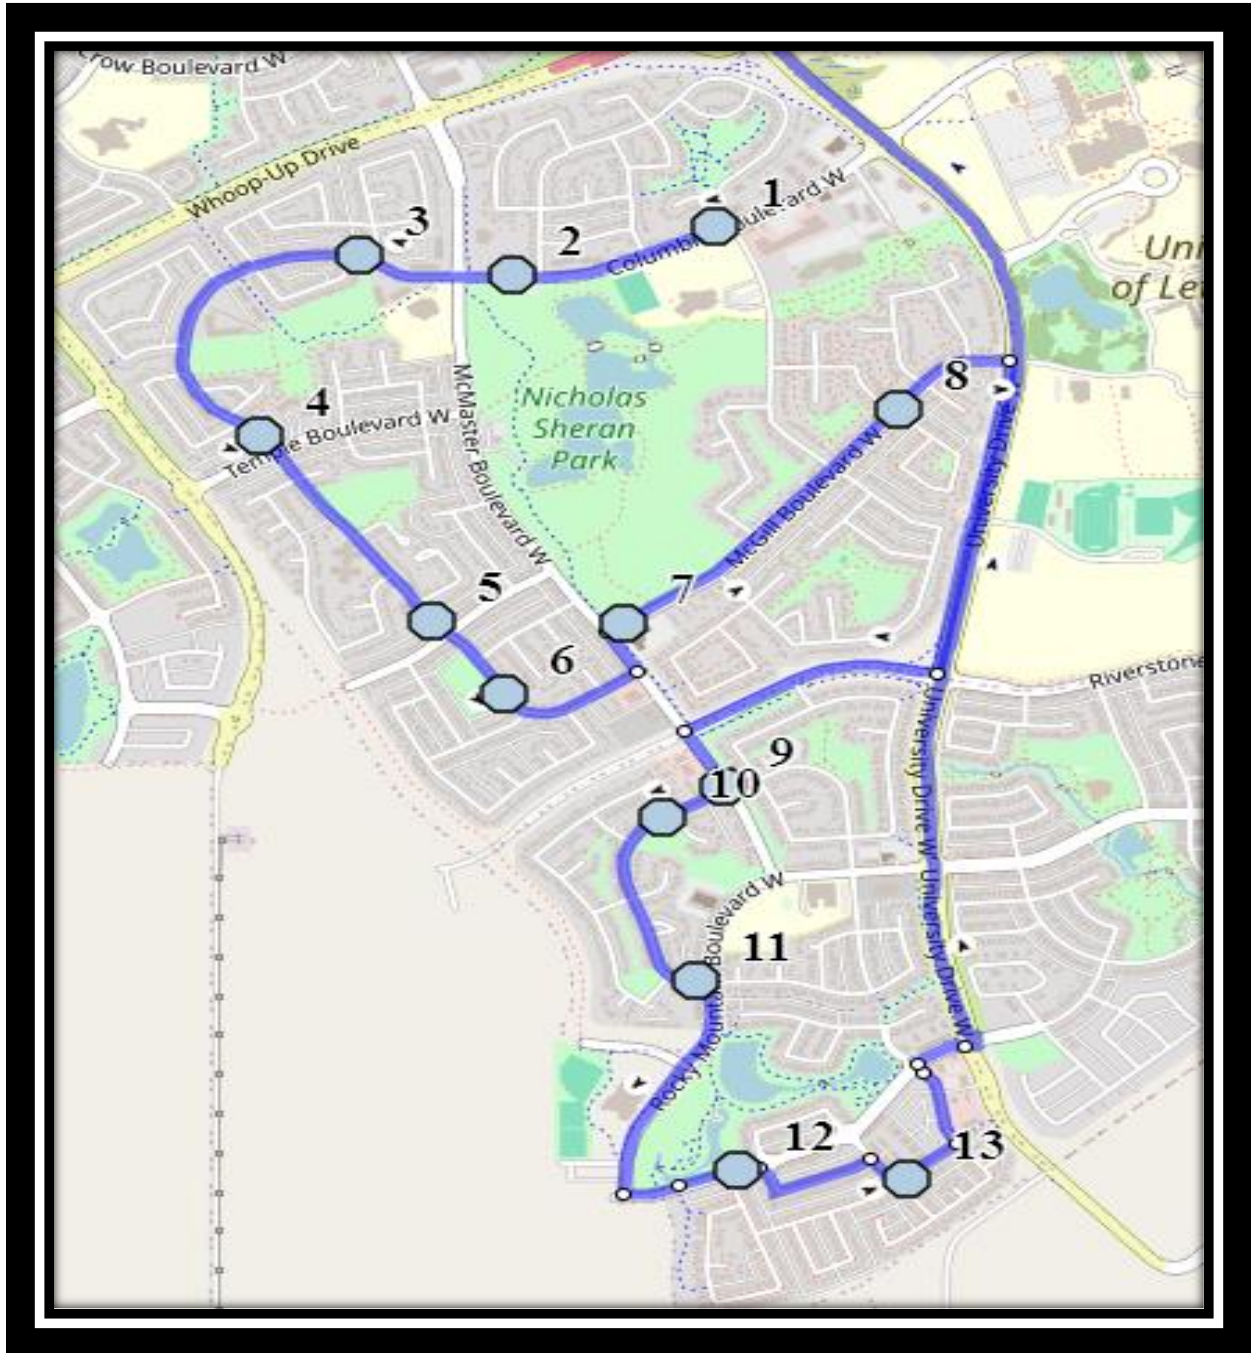

Van Tighem W3

REVISED: September.23/2025

EFFECTIVE: September 25/2025

AM Route / PM is the same way

Father Leonard Van Tighem (403)-381-0953
25 Stoney Crescent W, Lethbridge, AB. T1K 6V5

Please arrive 10 minutes before scheduled pick up and drop off times. Times shown may vary due to weather & traffic conditions.
Bus routes and maps are subject to change. For the most up-to-date version, visit www.southland.ca/lethbridge.