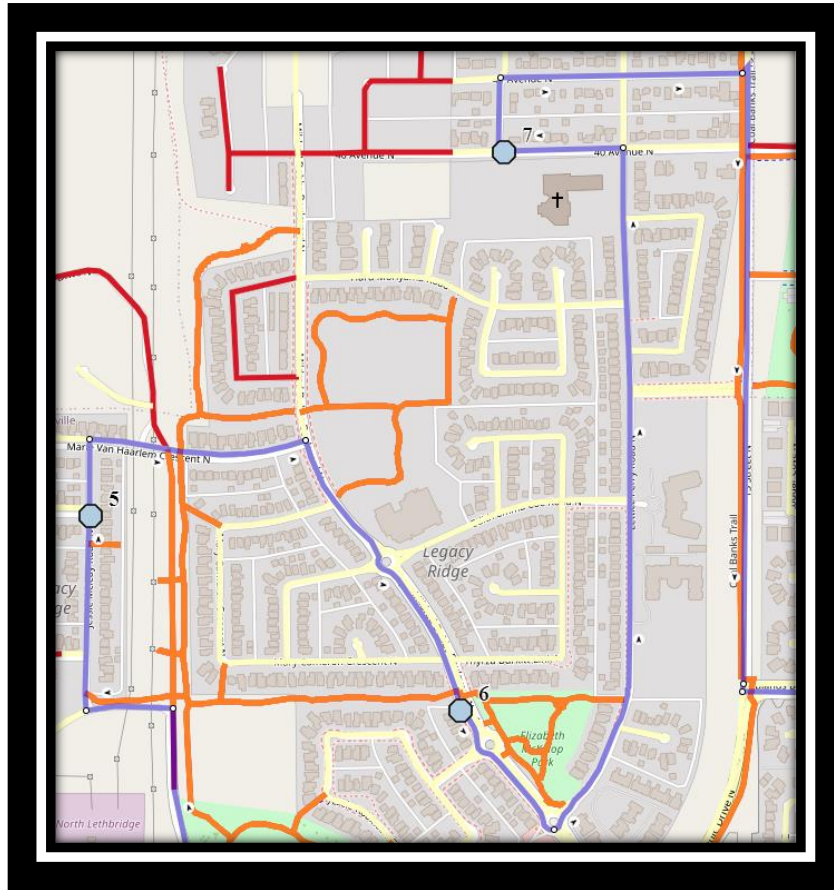

LCI/Paterson North

REVISED: October 8, 2025

EFFECTIVE: October 14, 2025

Gilbert Paterson Middle School – 2109 12 Ave South – (403) 329-0125

Lethbridge Collegiate Institute – 1701 5 Ave South – (403) 328-9606

Please arrive 10 minutes before scheduled pick up and drop off times. Times shown may vary due to weather & traffic conditions.

Bus routes and maps are subject to change. For the most up-to-date version, visit www.southland.ca/lethbridge.