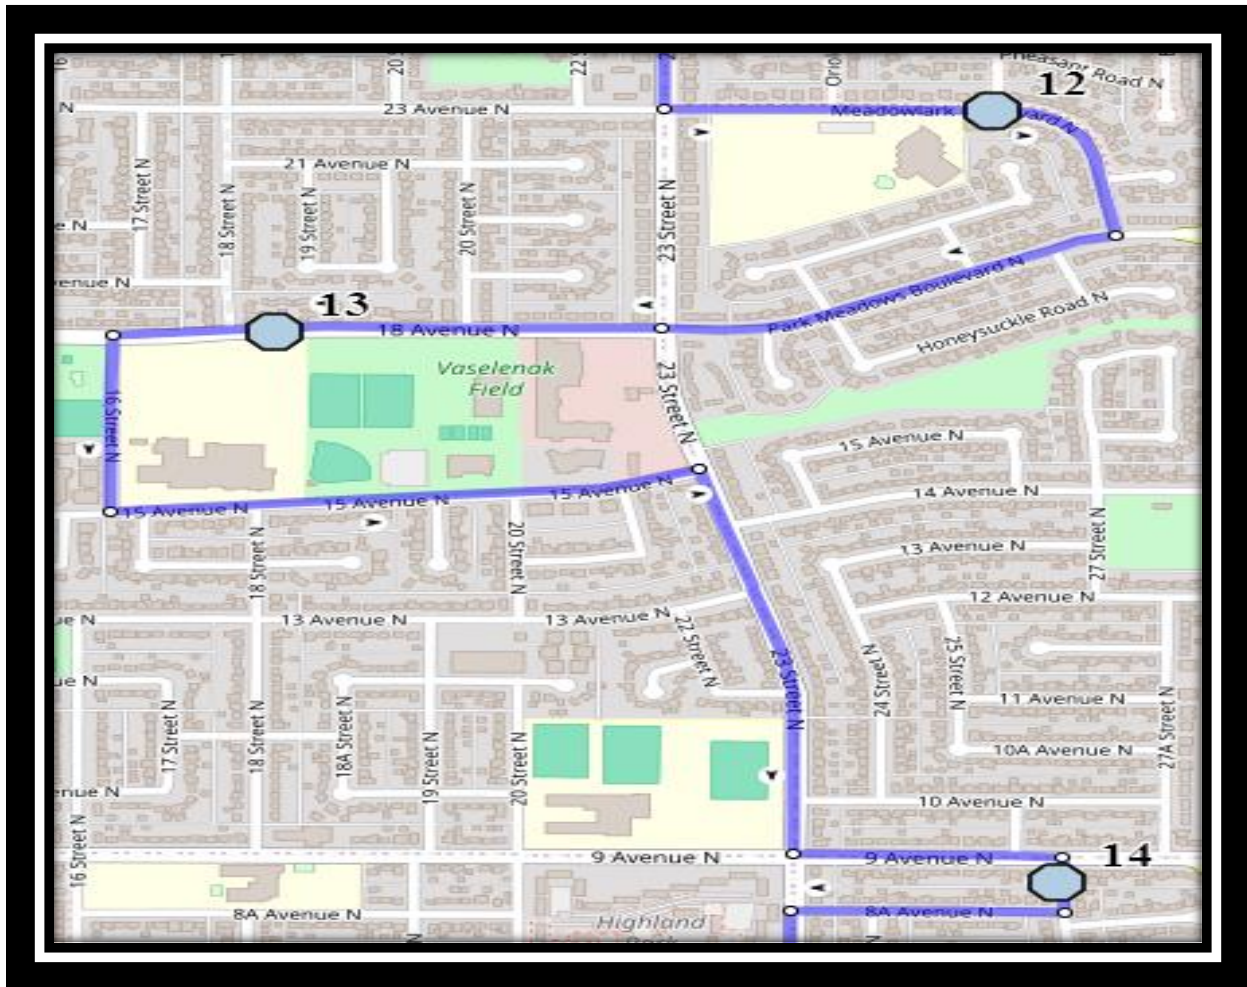

LCI/Paterson North

REVISED: October 8, 2025

EFFECTIVE: October 14, 2025

Gilbert Paterson Middle School – 2109 12 Ave South – (403) 329-0125

Lethbridge Collegiate Institute – 1701 5 Ave South – (403) 328-9606

Please arrive 10 minutes before scheduled pick up and drop off times. Times shown may vary due to weather & traffic conditions.

Bus routes and maps are subject to change. For the most up-to-date version, visit www.southland.ca/lethbridge.