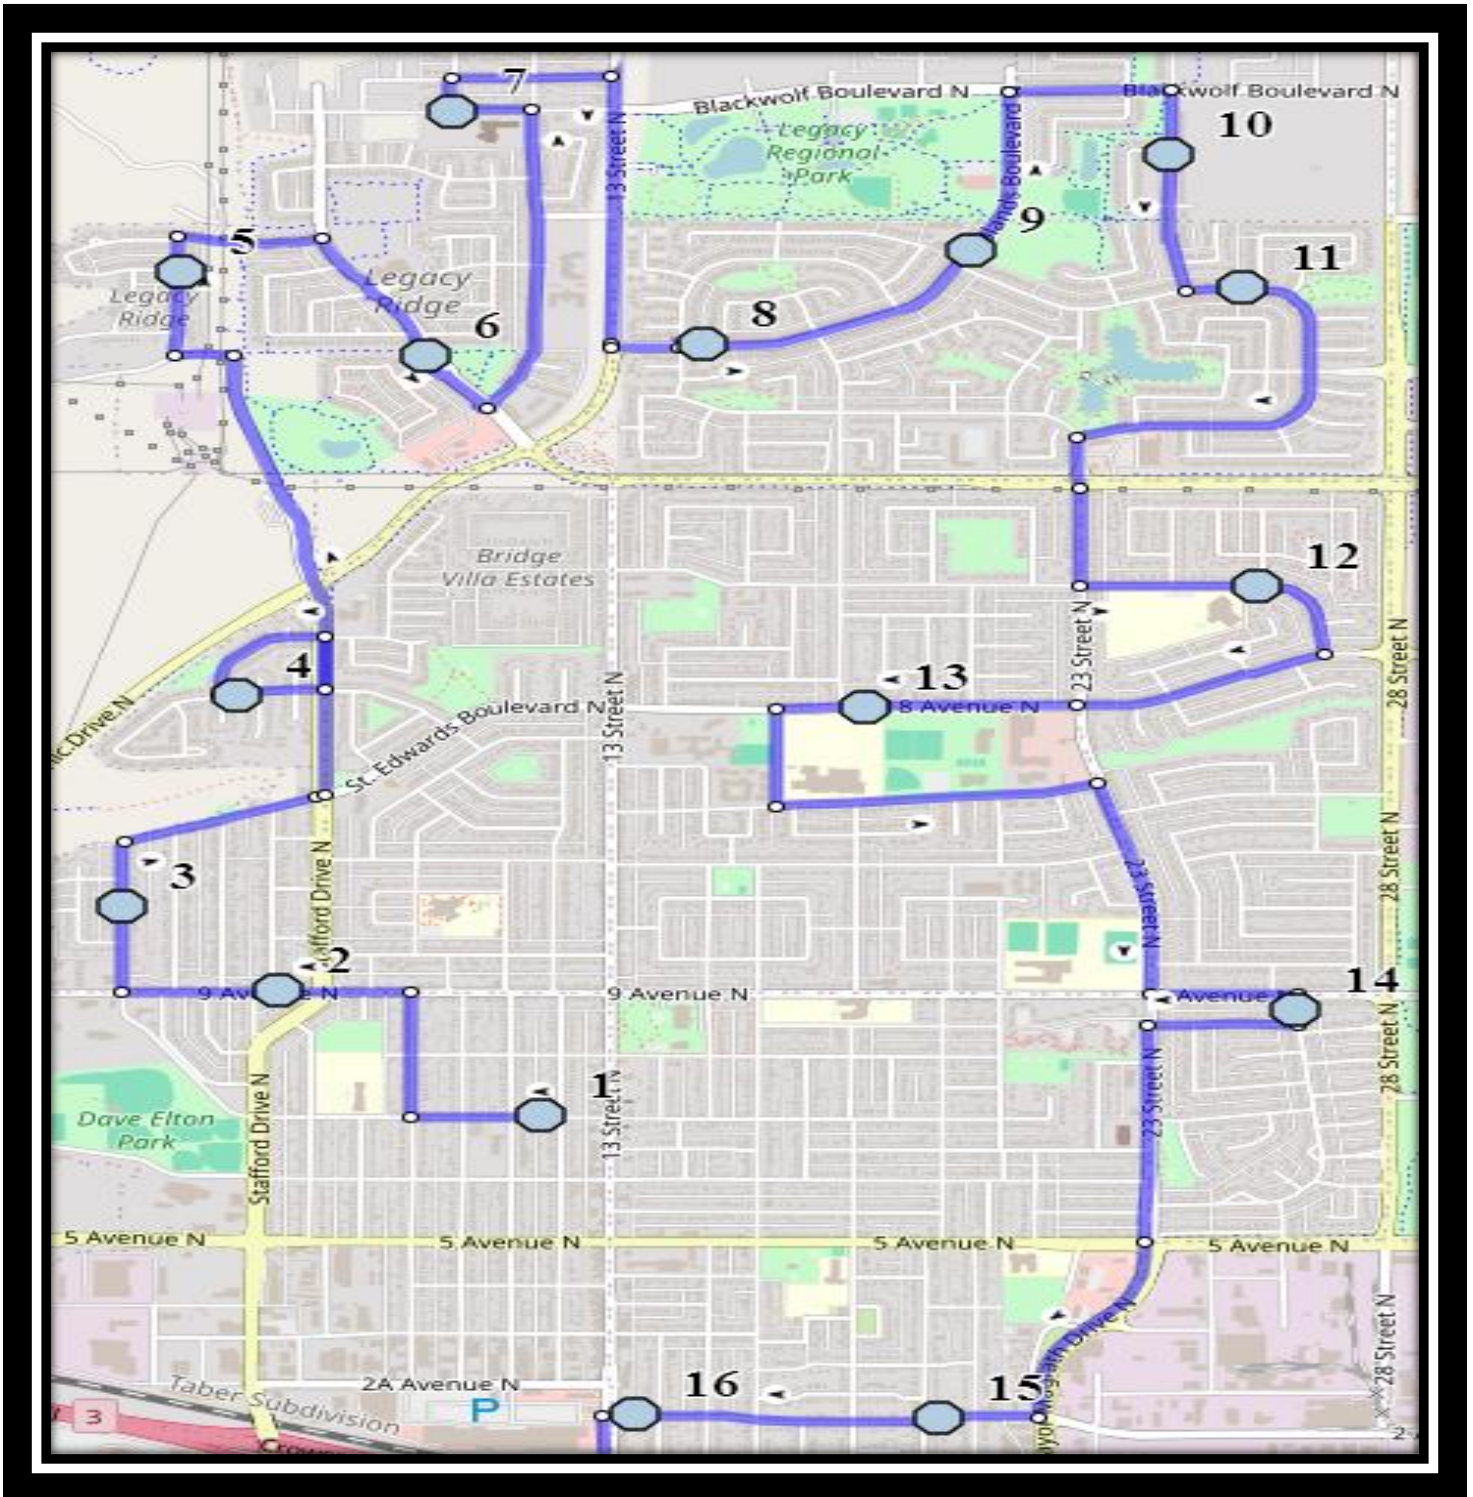

LCI/Paterson North

REVISED: October 8, 2025

EFFECTIVE: October 14, 2025

PM Route same direction as AM

Gilbert Paterson Middle School – 2109 12 Ave South – (403) 329-0125

Lethbridge Collegiate Institute – 1701 5 Ave South – (403) 328-9606

Please arrive 10 minutes before scheduled pick up and drop off times. Times shown may vary due to weather & traffic conditions.

Bus routes and maps are subject to change. For the most up-to-date version, visit www.southland.ca/lethbridge.