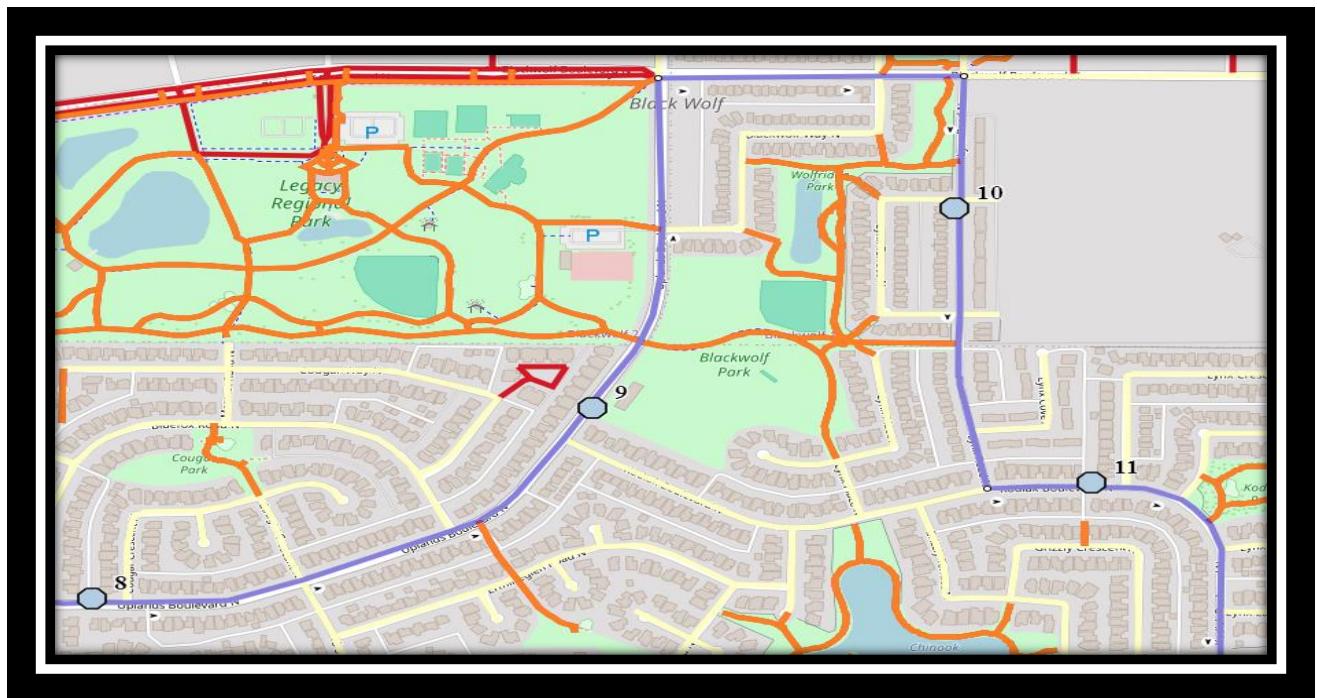

LCI/Paterson North

REVISED: October 8, 2025

EFFECTIVE: October 14, 2025

Gilbert Paterson Middle School – 2109 12 Ave South – (403) 329-0125

Lethbridge Collegiate Institute – 1701 5 Ave South – (403) 328-9606

Please arrive 10 minutes before scheduled pick up and drop off times. Times shown may vary due to weather & traffic conditions.

Bus routes and maps are subject to change. For the most up-to-date version, visit www.southland.ca/lethbridge.