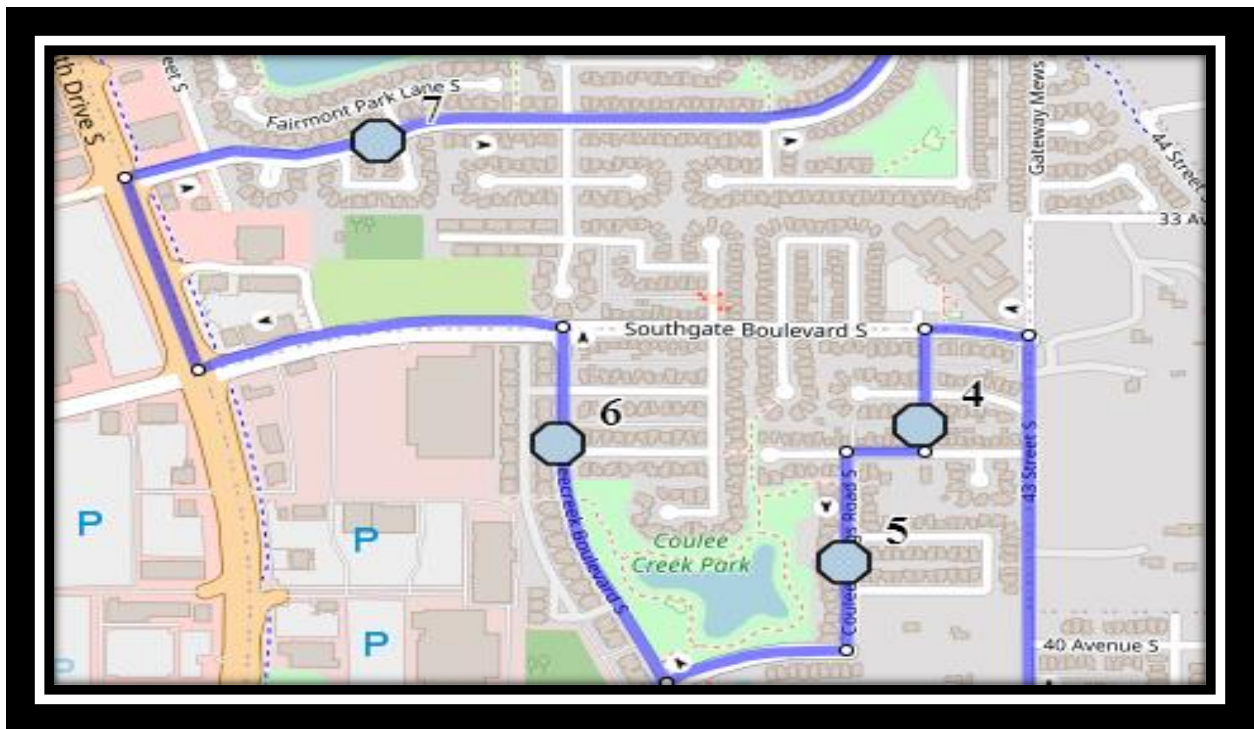

Assumption S1

REVISED: October 8, 2025

EFFECTIVE: October 14, 2025

Our Lady of Assumption – 2219 14 Ave South – (403) 327-5028

Please arrive 10 minutes before scheduled pick up and drop off times. Times shown may vary due to weather & traffic conditions.

Bus routes and maps are subject to change. For the most up-to-date version, visit www.southland.ca/lethbridge.