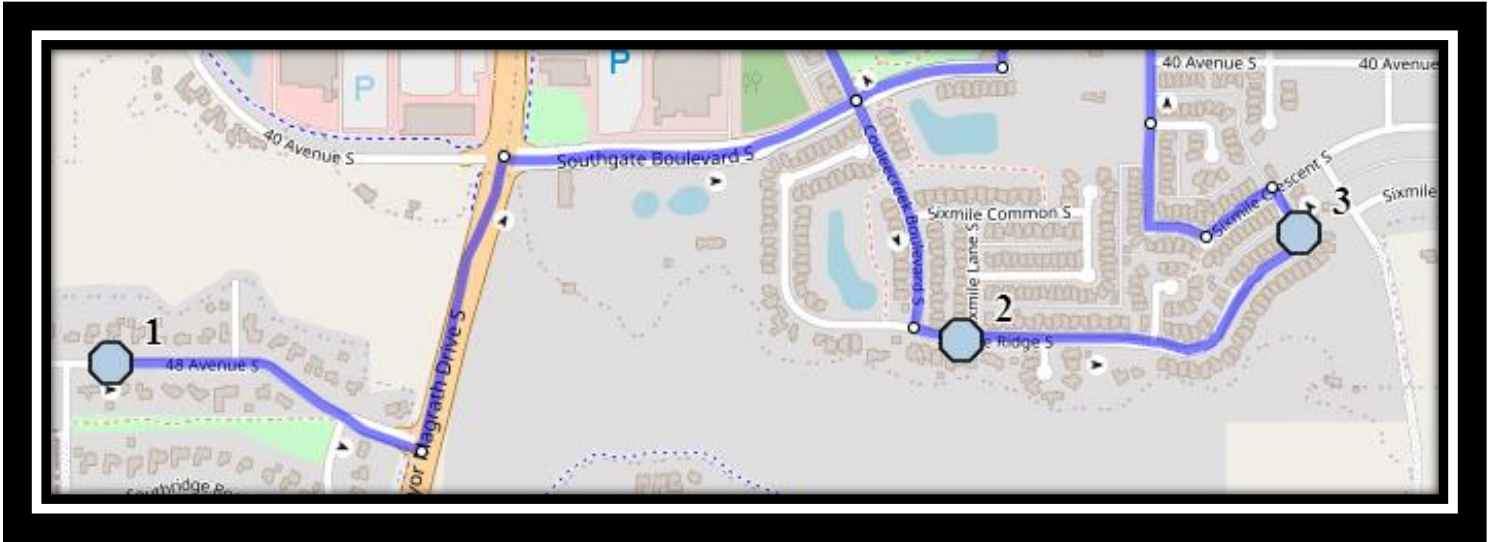

Assumption S1

REVISED: October 8, 2025

EFFECTIVE: October 14, 2025

Our Lady of Assumption – 2219 14 Ave South – (403) 327-5028

Please arrive 10 minutes before scheduled pick up and drop off times. Times shown may vary due to weather & traffic conditions.

Bus routes and maps are subject to change. For the most up-to-date version, visit www.southland.ca/lethbridge.