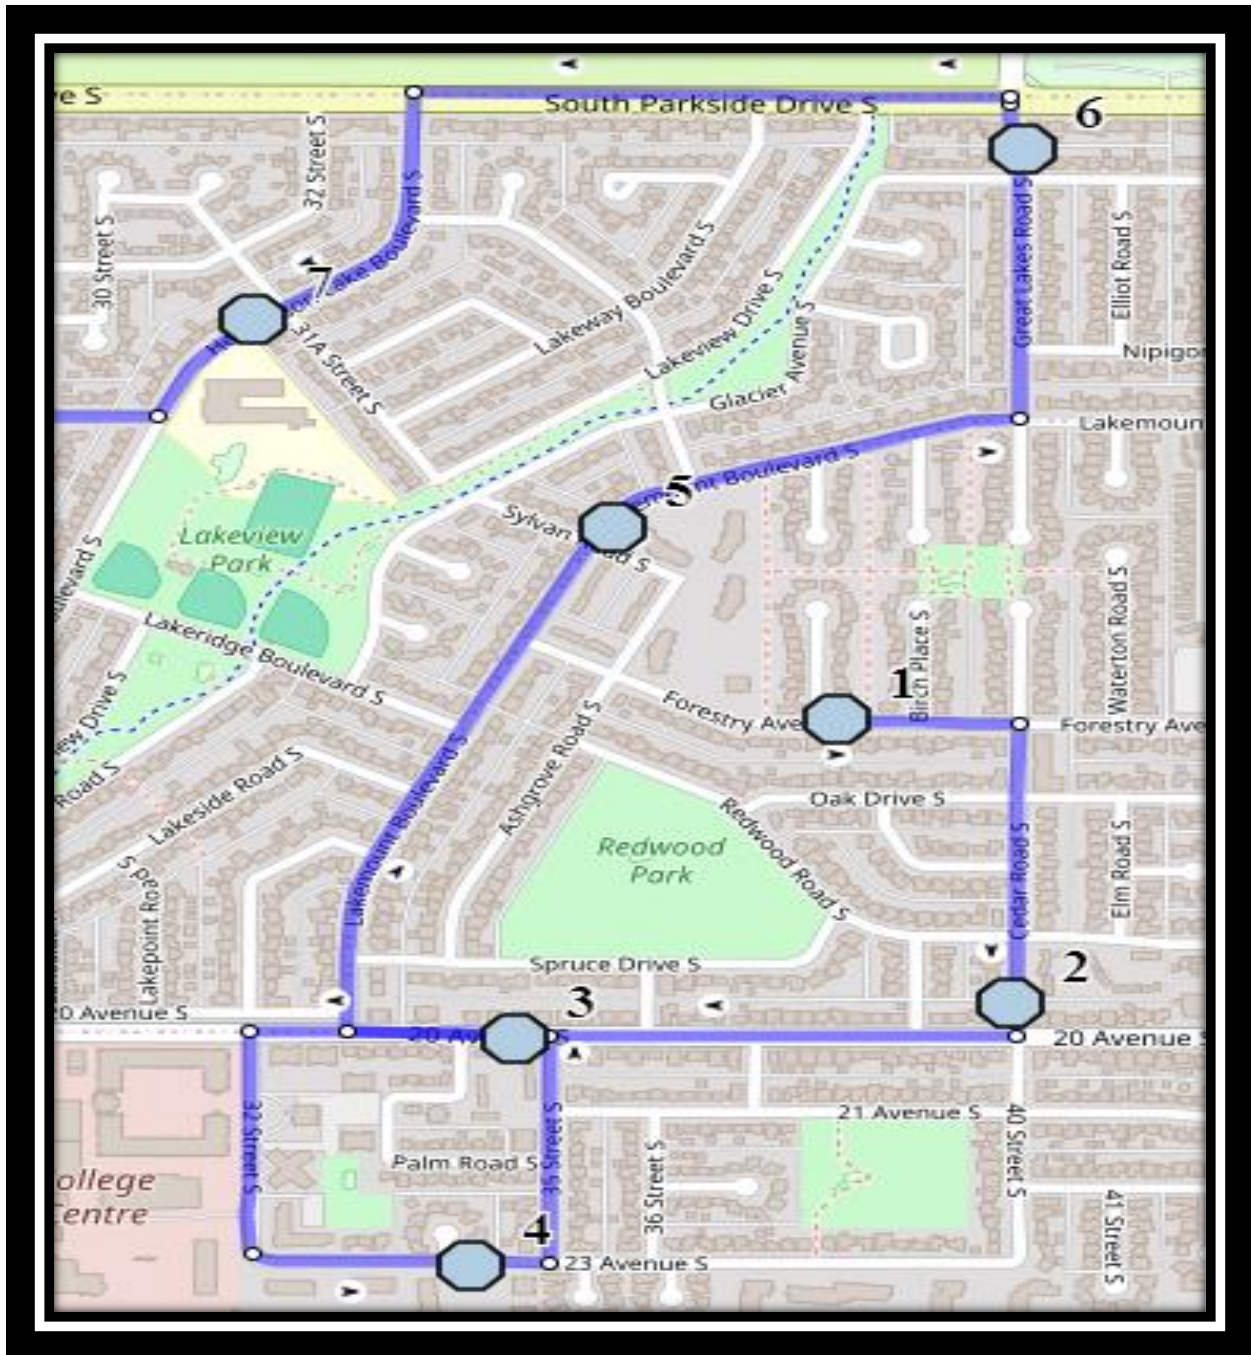

Assumption S3

REVISED: October.15/2025

EFFECTIVE: October.17/2025

AM ROUTE PM REVERSED

Our Lady of Assumption – 2219 14 Ave South – (403) 327-5028

Please arrive 10 minutes before scheduled pick up and drop off times. Times shown may vary due to weather & traffic conditions.
Bus routes and maps are subject to change. For the most up-to-date version, visit www.southland.ca/lethbridge.