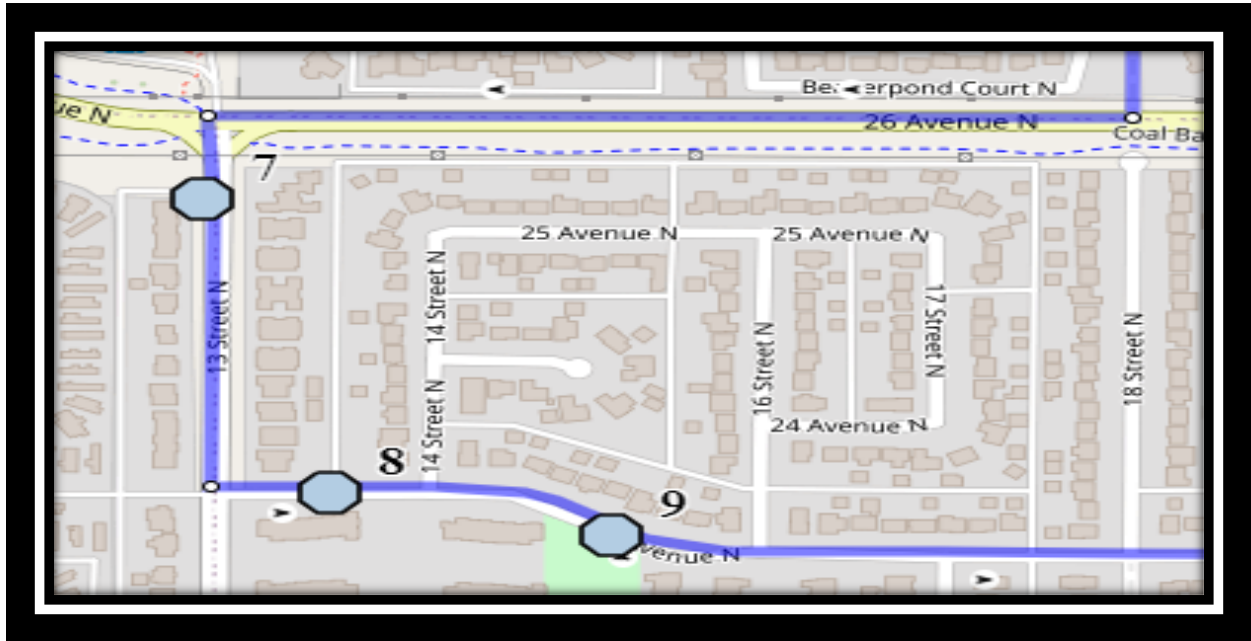

CFM N10

REVISED: October.17/2025

EFFECTIVE: October.21/2025

Catholic Central High East – 405 18 Street South – (403) 327-4596

St. Francis Middle School – 333 18 Street South – (403) 327-3402

Ecole St. Mary's – 422 20 Street South – (403) 327-3098

Please arrive 10 minutes before scheduled pick up and drop off times. Times shown may vary due to weather & traffic conditions.
Bus routes and maps are subject to change. For the most up-to-date version, visit www.southland.ca/lethbridge.