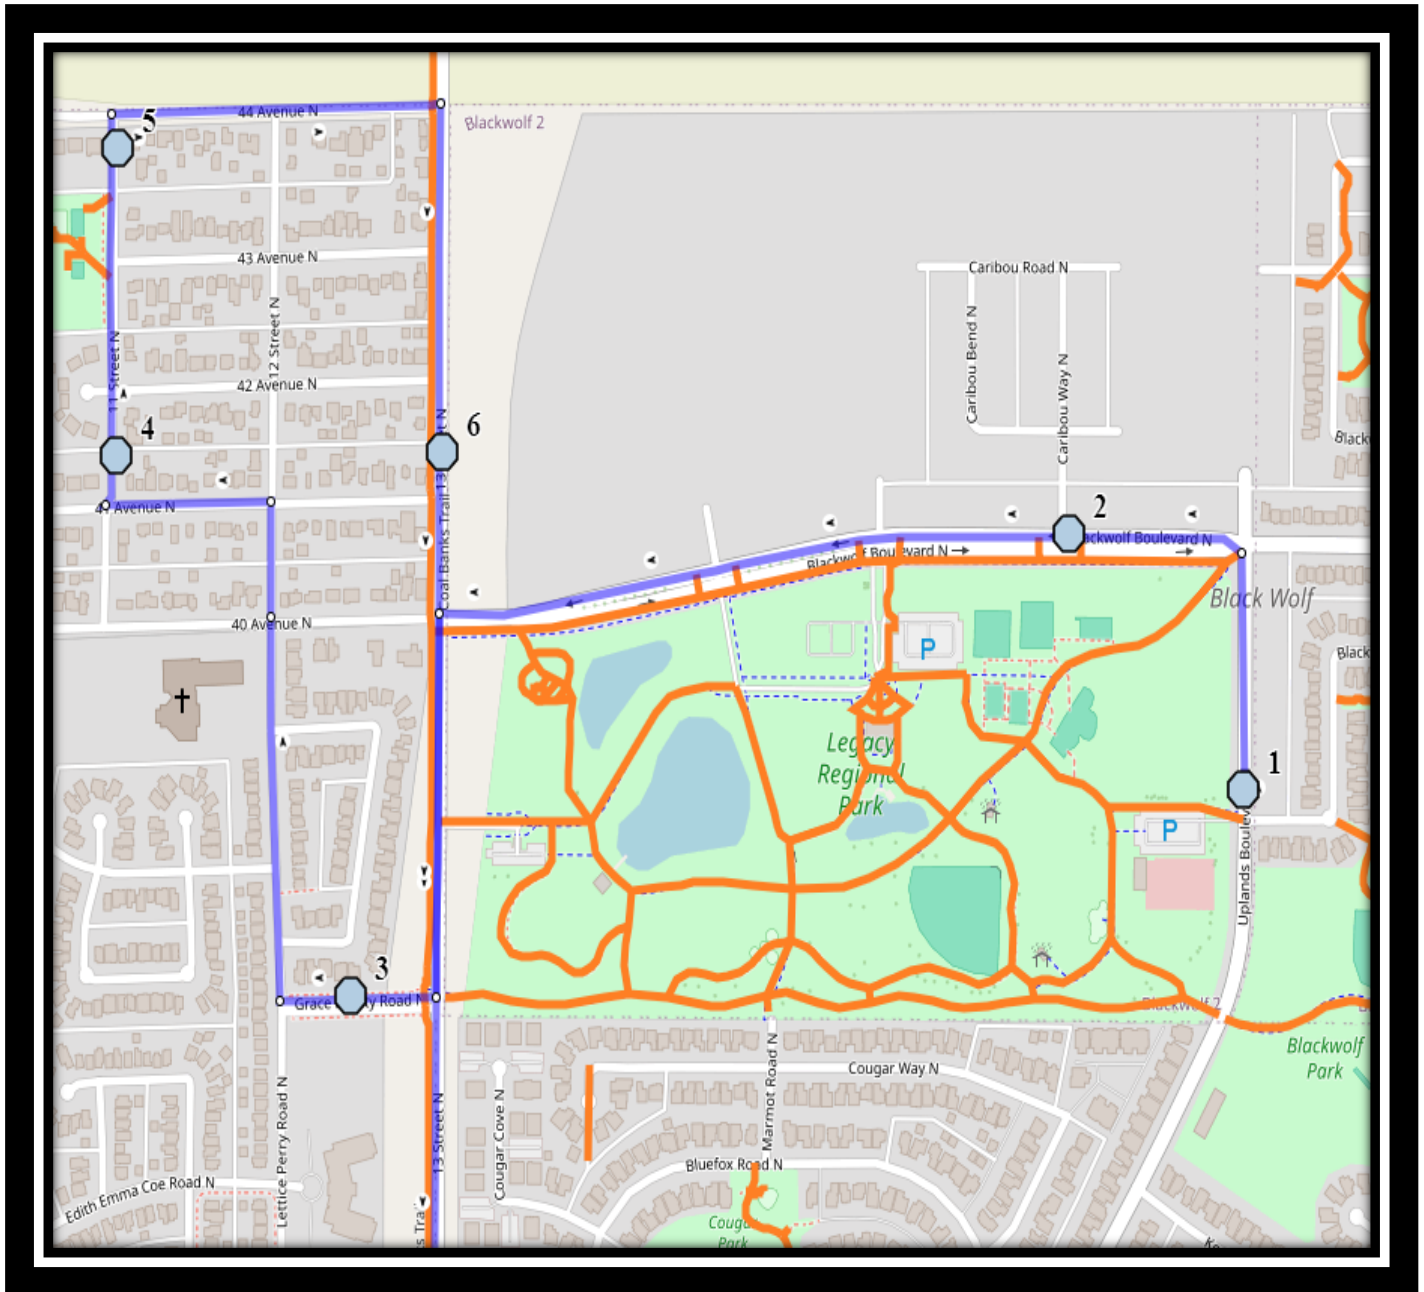

CFM N8

REVISED: October 9, 2025

EFFECTIVE: October 14, 2025

PM Route Same Direction as AM

Catholic Central High East – 405 18 Street South – (403) 327-4596

St. Francis Middle School – 333 18 Street South – (403) 327-3402

Ecole St. Mary’s – 422 20 Street South – (403) 327-3098

Please arrive 10 minutes before scheduled pick up and drop off times. Times shown may vary due to weather & traffic conditions.
Bus routes and maps are subject to change. For the most up-to-date version, visit www.southland.ca/lethbridge.