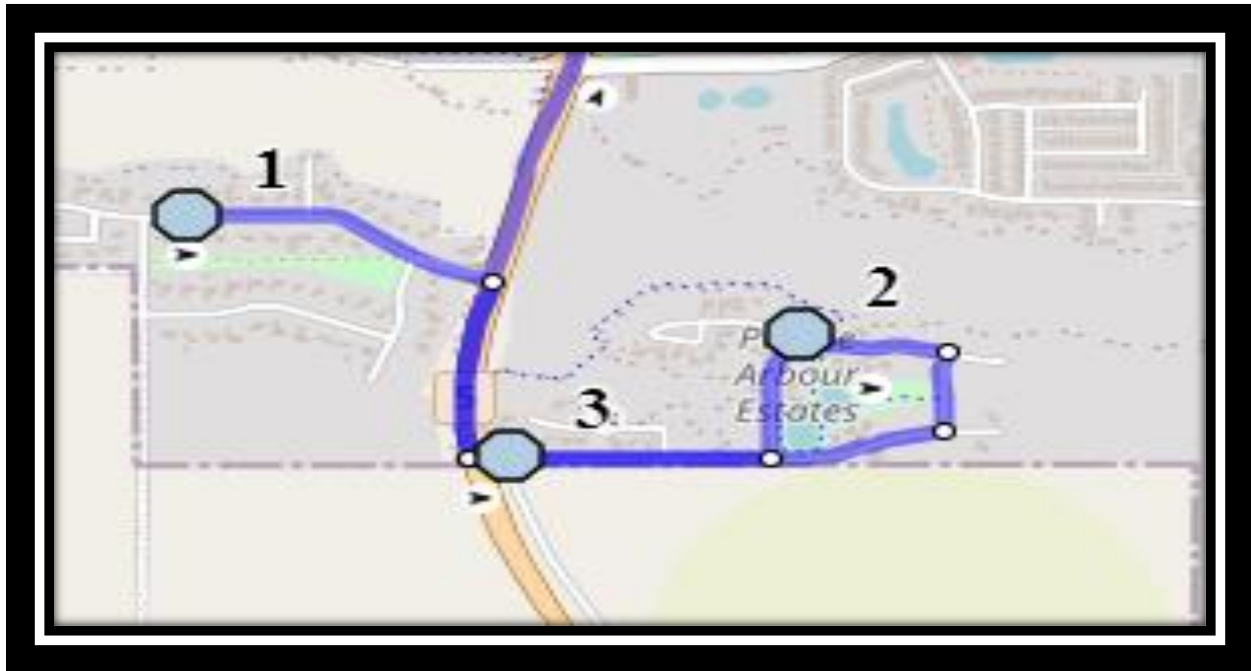

CFM S3

REVISED: October.16/2025

EFFECTIVE: October.20/2025

Catholic Central High East – 405 18 Street South – (403) 327-4596

St. Francis Middle School – 333 18 Street South – (403) 327-3402

Ecole St. Mary's – 422 20 Street South – (403) 327-3098

Please arrive 10 minutes before scheduled pick up and drop off times. Times shown may vary due to weather & traffic conditions.

Bus routes and maps are subject to change. For the most up-to-date version, visit www.southland.ca/lethbridge.