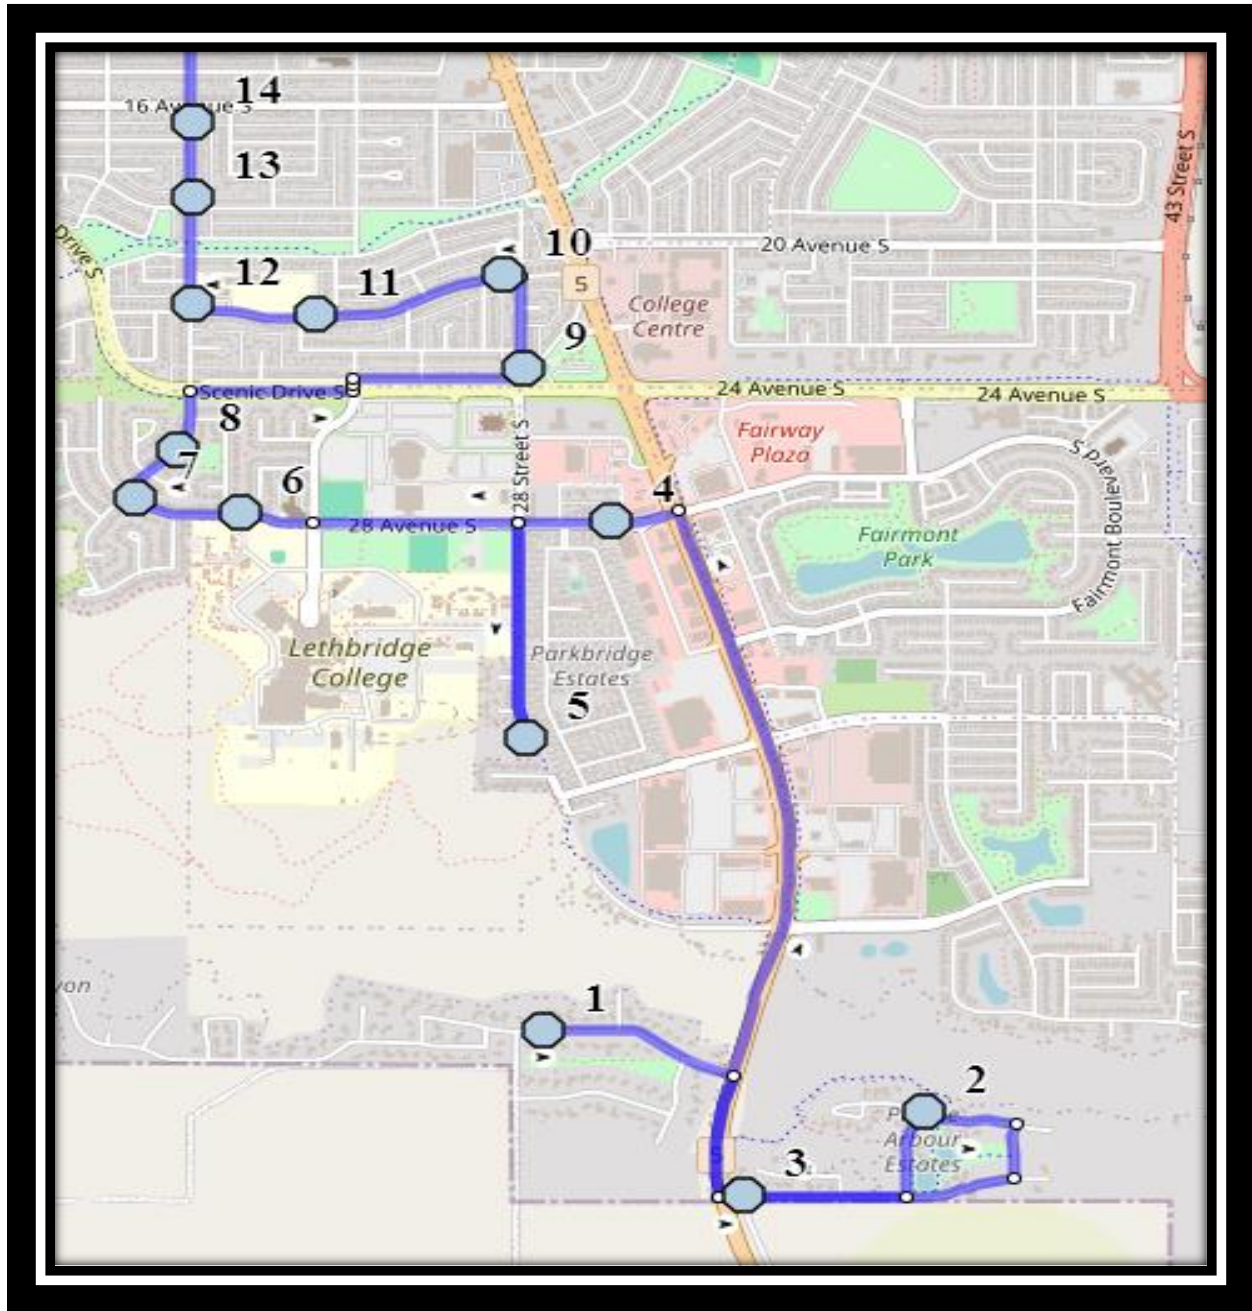

CFM S3

REVISED: October.16/2025

EFFECTIVE: October.20/2025

AM Route / PM same direction

Catholic Central High East – 405 18 Street South – (403) 327-4596

St. Francis Middle School – 333 18 Street South – (403) 327-3402

Ecole St. Mary's – 422 20 Street South – (403) 327-3098

Please arrive 10 minutes before scheduled pick up and drop off times. Times shown may vary due to weather & traffic conditions.
Bus routes and maps are subject to change. For the most up-to-date version, visit www.southland.ca/lethbridge.