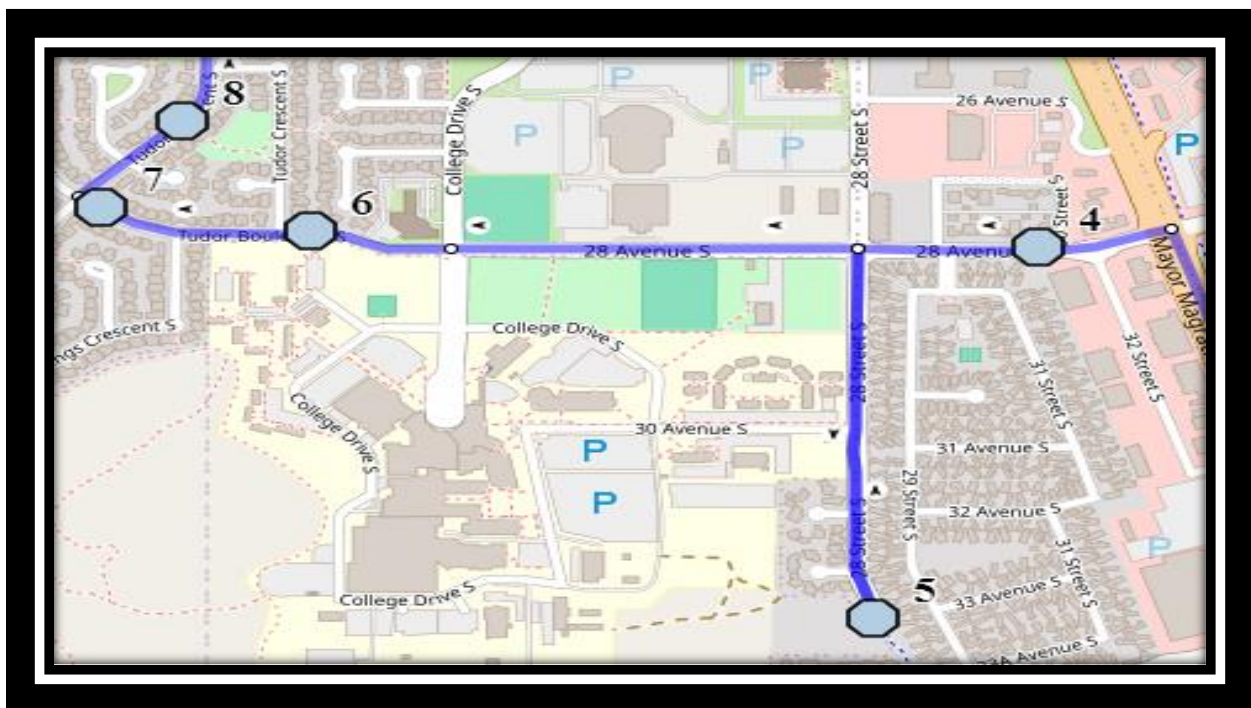

CFM S3

REVISED: October.16/2025

EFFECTIVE: October.20/2025

Catholic Central High East – 405 18 Street South – (403) 327-4596

St. Francis Middle School – 333 18 Street South – (403) 327-3402

Ecole St. Mary's – 422 20 Street South – (403) 327-3098

Please arrive 10 minutes before scheduled pick up and drop off times. Times shown may vary due to weather & traffic conditions.

Bus routes and maps are subject to change. For the most up-to-date version, visit www.southland.ca/lethbridge.