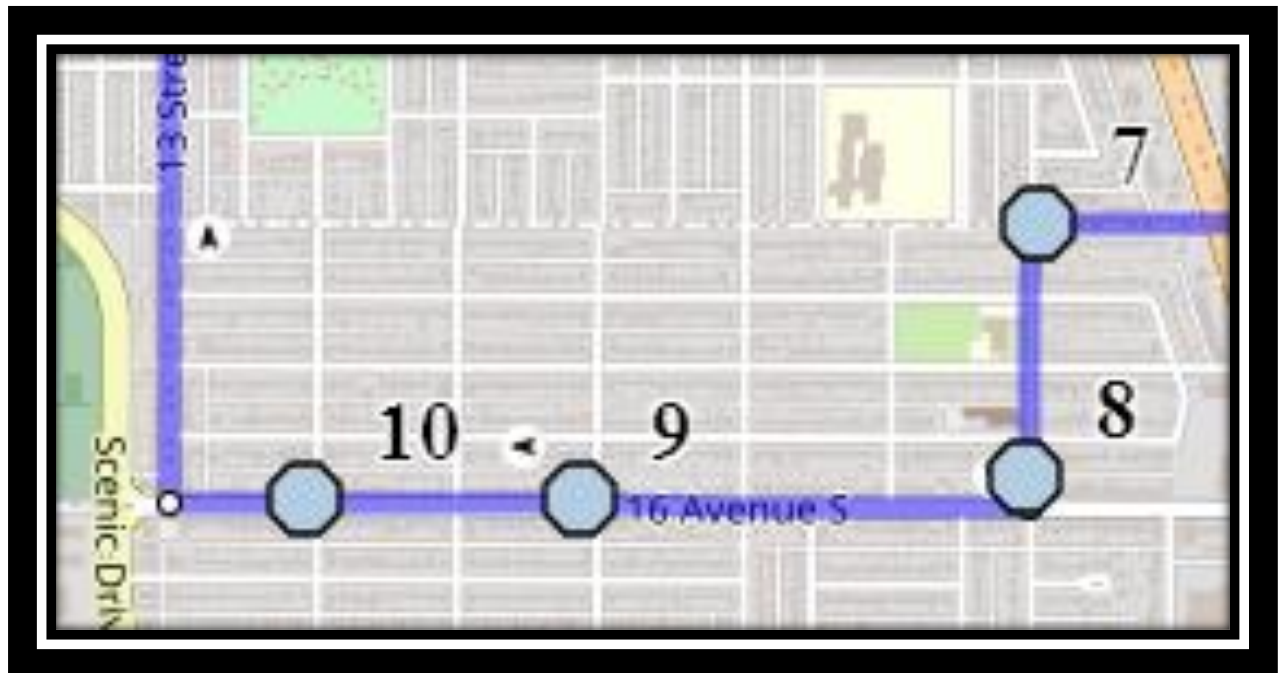

CFM S6

REVISED: October.17/2025

EFFECTIVE: October.21/2025

Catholic Central High East – 405 18 Street South – (403) 327-4596

St. Francis Middle School – 333 18 Street South – (403) 327-3402

Ecole St. Mary’s – 422 20 Street South – (403) 327-3098

Please arrive 10 minutes before scheduled pick up and drop off times. Times shown may vary due to weather & traffic conditions.
Bus routes and maps are subject to change. For the most up-to-date version, visit www.southland.ca/lethbridge.