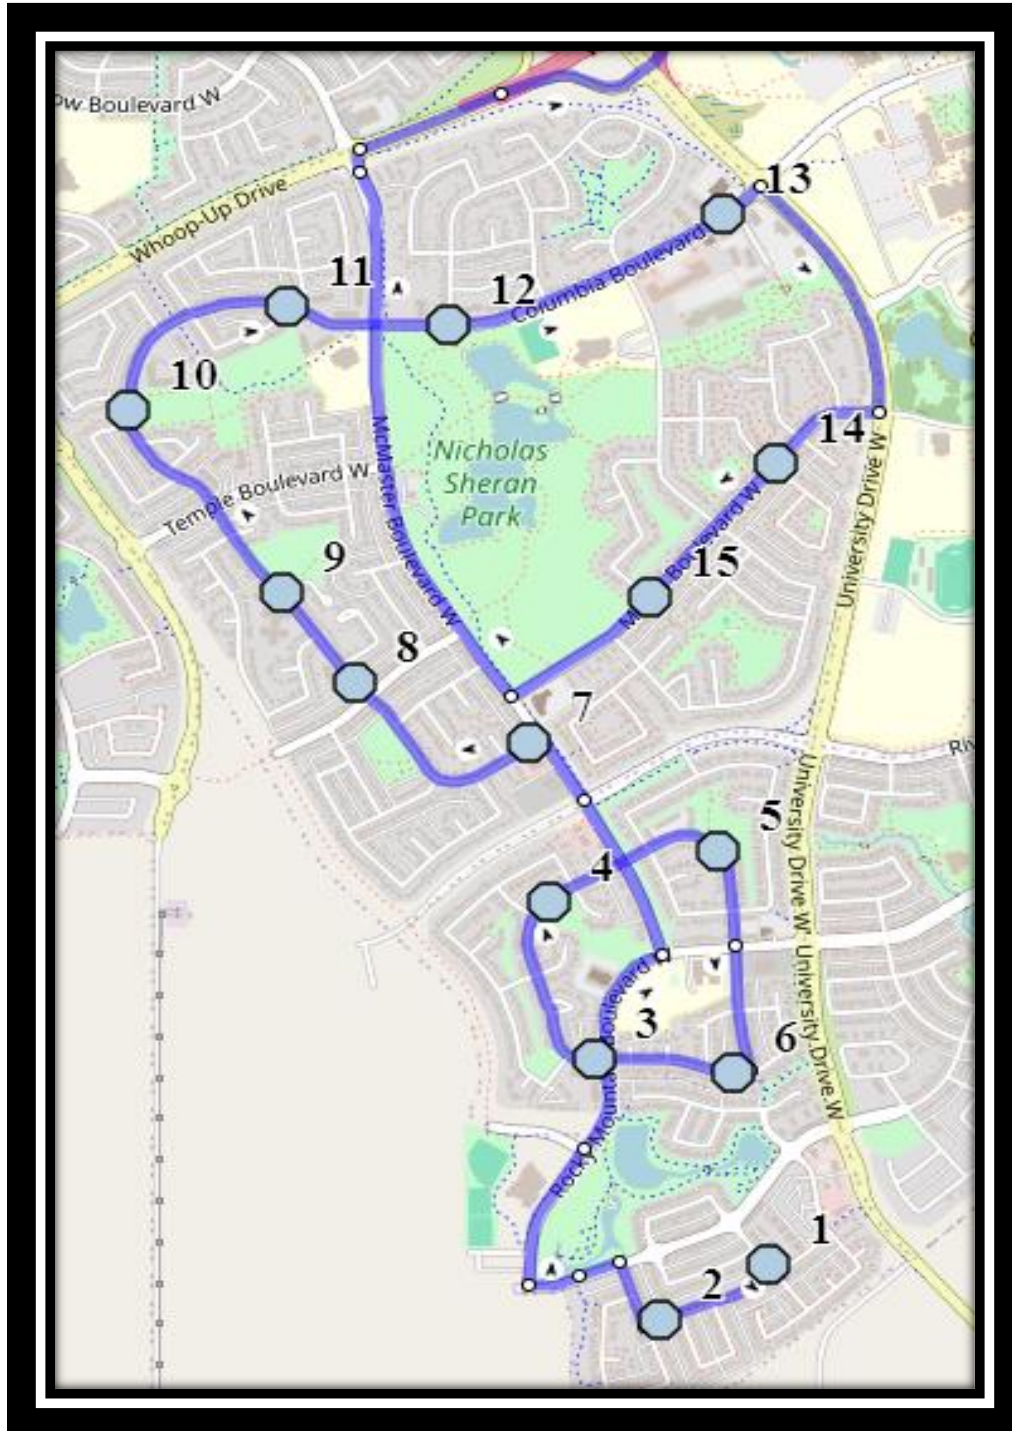

CFM W4

REVISED: October.15/2025

EFFECTIVE: October.17/2025

PM THE SAME AS AM

Catholic Central High East – 405 18 Street South – (403) 327-4596

St. Francis Middle School – 333 18 Street South – (403) 327-3402

Ecole St. Mary's – 422 20 Street South – (403) 327-3098

Please arrive 10 minutes before scheduled pick up and drop off times. Times shown may vary due to weather & traffic conditions.

Bus routes and maps are subject to change. For the most up-to-date version, visit www.southland.ca/lethbridge.