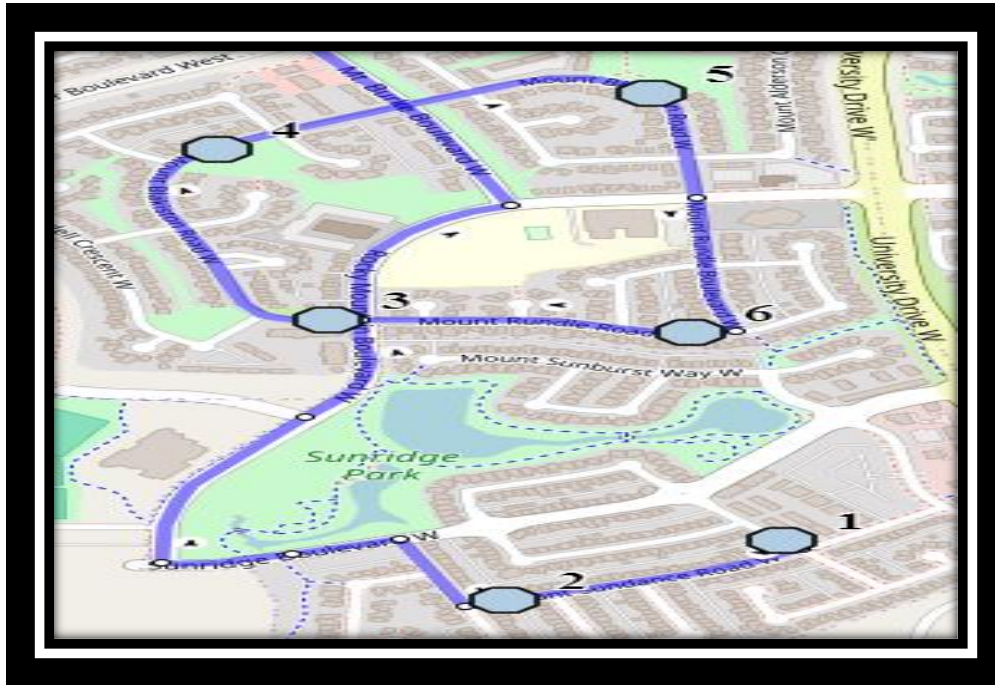

CFM W4

REVISED: October.15/2025

EFFECTIVE: October.17/2025

Catholic Central High East – 405 18 Street South – (403) 327-4596

St. Francis Middle School – 333 18 Street South – (403) 327-3402

Ecole St. Mary's – 422 20 Street South – (403) 327-3098

Please arrive 10 minutes before scheduled pick up and drop off times. Times shown may vary due to weather & traffic conditions.

Bus routes and maps are subject to change. For the most up-to-date version, visit www.southland.ca/lethbridge.