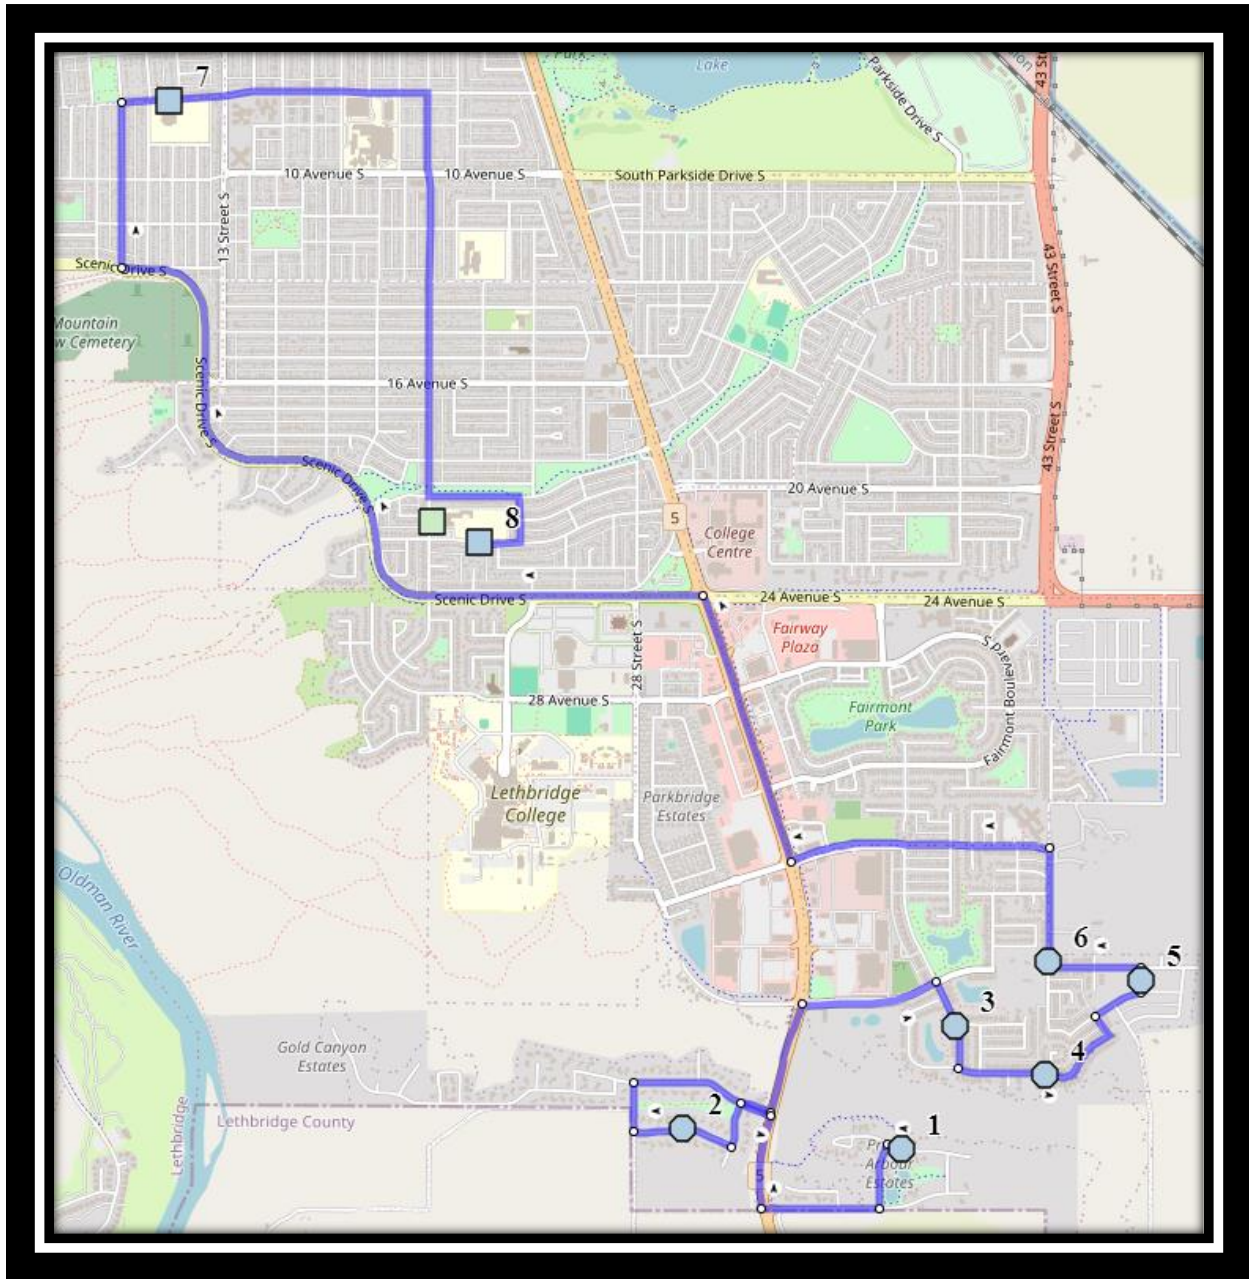

Davidson/Bawden S3

REVISED: October 16, 2025

EFFECTIVE: October 20, 2025

AM ROUTE - PM Route Reversed

Ecole Agnes Davidson – 2103 20 Street South – (403) 328-5153

Fleetwood Bawden – 1222 9 Ave. South – (403) 327-5818

Davidson/Bawden S3

REVISED: October 16, 2025

EFFECTIVE: October 20, 2025

Ecole Agnes Davidson – 2103 20 Street South – (403) 328-5153

Fleetwood Bawden – 1222 9 Ave. South – (403) 327-5818

Please arrive 10 minutes before scheduled pick up and drop off times. Times shown may vary due to weather & traffic conditions.

Davidson/Bawden S3

REVISED: October 16, 2025

EFFECTIVE: October 20, 2025

Monday – Friday

- #1 - 7:57 AM - Arbourwood Terrace South Eastbound - Walkway Entrance
- #2 - 8:01 AM - Southridge Road S Eastbound - midpoint at lamp post
- #3 - 8:05 AM - Sixmile Road South Southbound - at Sixmile Common beside fire hydrant
- #4 - 8:06 AM - Sixmile Ridge South Eastbound - west of intersection with Sixmile cove
- #5 - 8:08 AM - Sixmile Way South Northbound - south of 40 Ave at alley
- #6 - 8:10 AM - 43 Street South Northbound - north of 40 Ave at corner
- #7 - 8:20 AM - Fleetwood-Bawden - 1222 9 Ave S
- #8 - 8:30 AM - Ecole Agnes Davidson - Bus Zone - 2101 22 Ave S

Monday – Thursday

- #1 - 3:41 PM - Ecole Agnes Davidson - Bus Zone - 2101 22 Ave S
- #2 - 3:49 PM - Arbourwood Terrace South Eastbound - Walkway Entrance
- #3 - 3:54 PM - Southridge Road S Eastbound - midpoint at lamp post
- #4 - 3:58 PM - Sixmile Road South Southbound - at Sixmile Common beside fire hydrant
- #5 - 3:59 PM - Sixmile Ridge South Eastbound - west of intersection with Sixmile cove
- #6 - 4:01 PM - Sixmile Way South Northbound - south of 40 Ave at alley
- #7 - 4:02 PM - 43 Street South Northbound - north of 40 Ave at corner