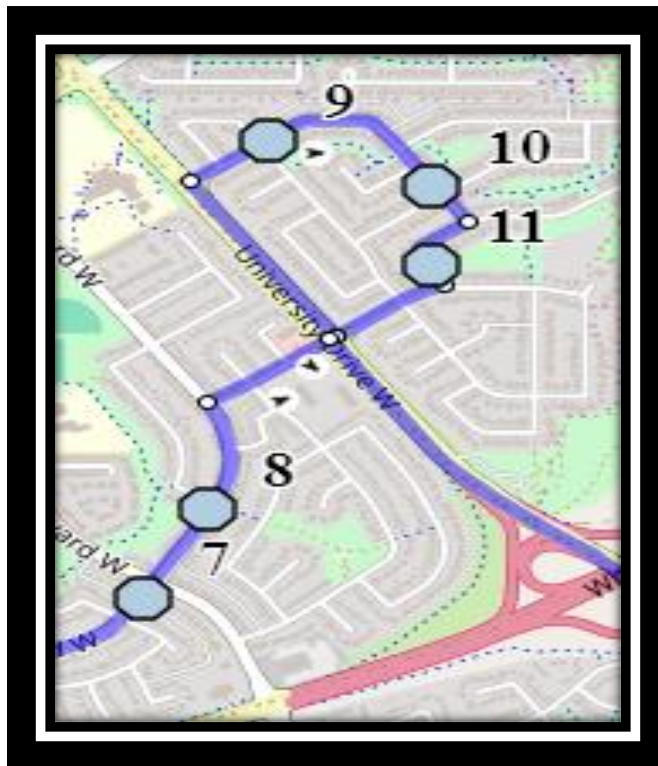

# Davidson/Bawden W5

REVISED: October.27/2025

EFFECTIVE: October.29/2025

**PM Route Same Direction as AM**

**Ecole Agnes Davidson – 2103 20 Street South – (403) 328-5153**

**Fleetwood Bawden – 1222 9 Ave. South – (403) 327-5818**

Please arrive 10 minutes before scheduled pick up and drop off times. Times shown may vary due to weather & traffic conditions.  
Bus routes and maps are subject to change. For the most up-to-date version, visit [www.southland.ca/lethbridge](http://www.southland.ca/lethbridge).

# Davidson/Bawden W5

REVISED: October.27/2025

EFFECTIVE: October.29/2025

**Ecole Agnes Davidson – 2103 20 Street South – (403) 328-5153**

**Fleetwood Bawden – 1222 9 Ave. South – (403) 327-5818**

Please arrive 10 minutes before scheduled pick up and drop off times. Times shown may vary due to weather & traffic conditions.