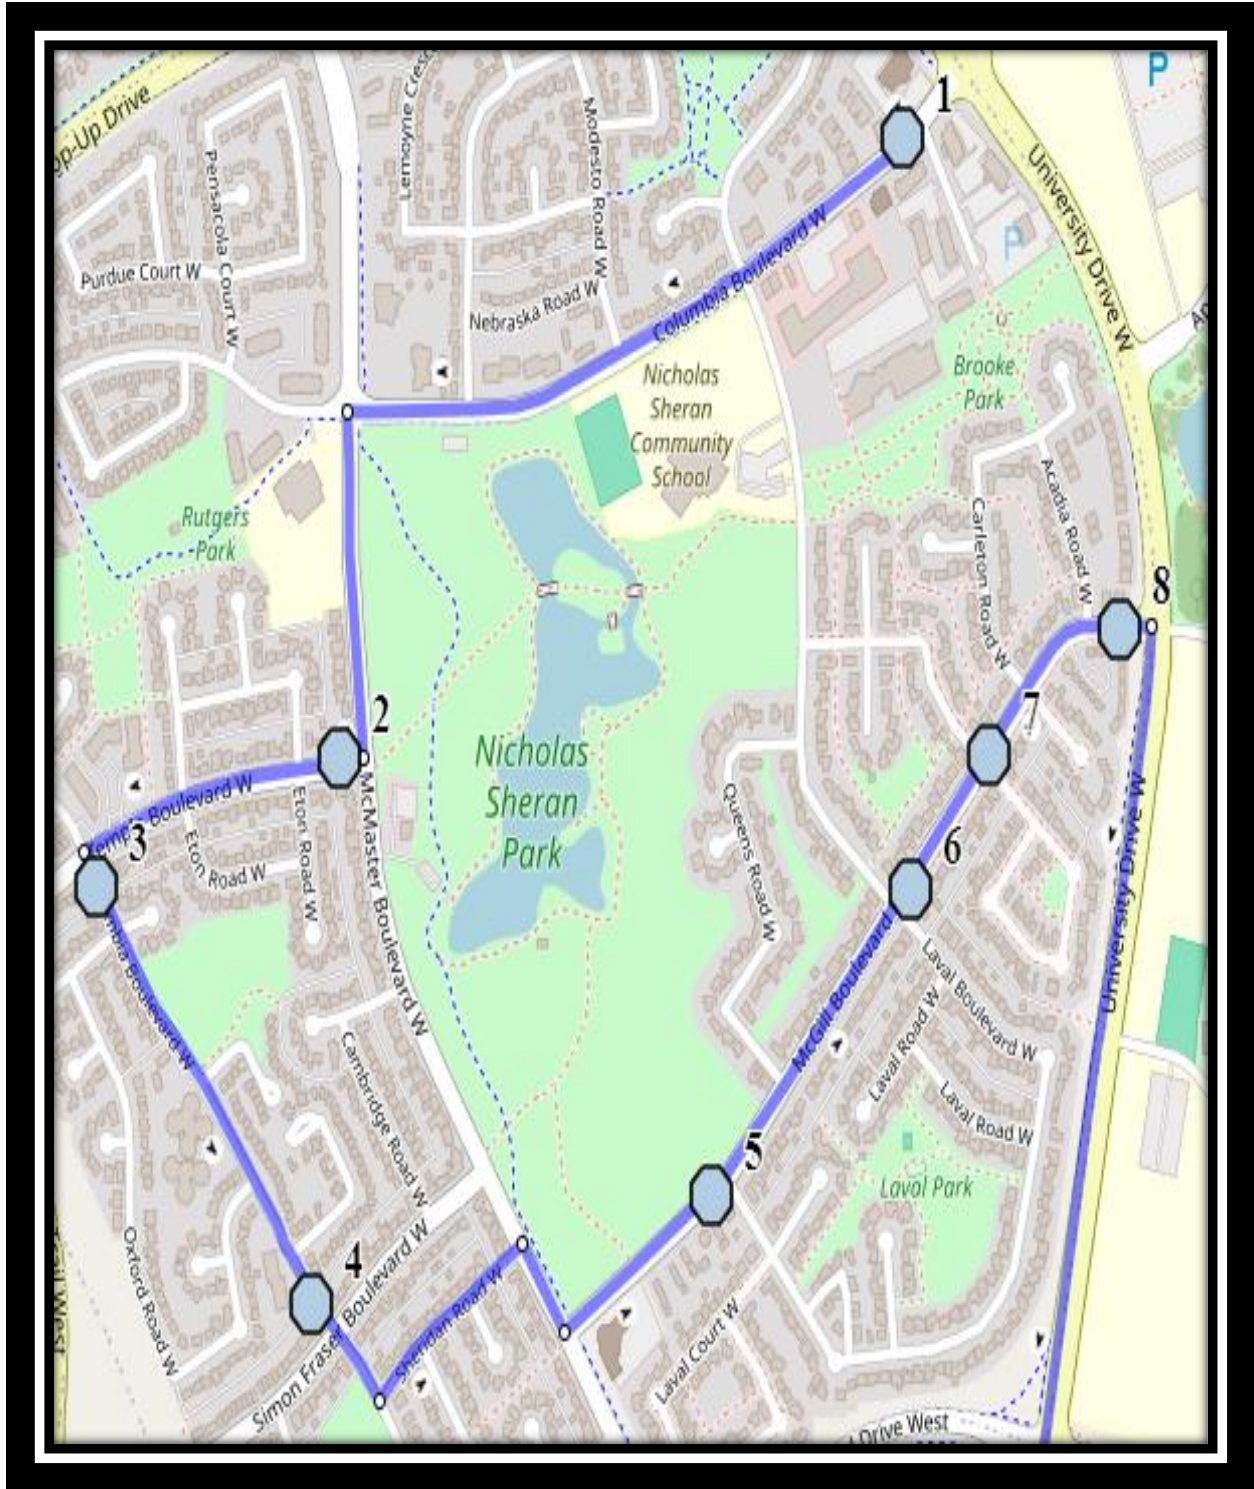

Fairbairn W4

REVISED: October.10/2025

EFFECTIVE: October.14/2025

Senator Joyce Fairbairn – 301 Rocky Mountain Blvd West – (403) 381-2977

Please arrive 10 minutes before scheduled pick up and drop off times. Times shown may vary due to weather & traffic conditions.

Bus routes and maps are subject to change. For the most up-to-date version, visit www.southland.ca/lethbridge.

Fairbairn W4

REVISED: October.10/2025

EFFECTIVE: October.14/2025

Monday – Friday

- #1 - 8:05 AM - Columbia Blvd W - west edge of church lot
- #2 - 8:09 AM - Temple Blvd West Westbound - west of McMaster before driveway
- #3 - 8:11 AM - Columbia Blvd West Southbound - south of Temple Blvd at alley
- #4 - 8:14 AM - Columbia Blvd West Southbound - north of Simon Fraser at alley
- #5 - 8:16 AM - McGill Blvd West -west of Laval Blvd
- #6 - 8:17 AM - McGill Blvd W Eastbound - east of Laval Blvd at intersection
- #7 - 8:18 AM - McGill Blvd W - east of Dalhousie Ct at intersection
- #8 - 8:19 AM - McGill Blvd W - at walkway to townhouses
- #9 - 8:30 AM - Senator Joyce Fairbairn - 301 Rocky Mountain Blvd

Monday – Thursday

- #1 - 3:49 PM - Senator Joyce Fairbairn - 301 Rocky Mountain Blvd
- #2 - 4:00 PM - Columbia Blvd W - west edge of church lot
- #3 - 4:05 PM - Temple Blvd West Westbound - west of McMaster before driveway
- #4 - 4:07 PM - Columbia Blvd West Southbound - south of Temple Blvd at alley
- #5 - 4:09 PM - Columbia Blvd West Southbound - north of Simon Fraser at alley
- #6 - 4:12 PM - McGill Blvd West -west of Laval Blvd
- #7 - 4:14 PM - McGill Blvd W Eastbound - east of Laval Blvd at intersection
- #8 - 4:16 PM - McGill Blvd W - east of Dalhousie Ct at intersection
- #9 - 4:17 PM - McGill Blvd W - at walkway to townhouses

#3 - 12:13 PM - Temple Blvd West Westbound - west of McMaster before driveway

#4 - 12:15 PM - Columbia Blvd West Southbound - south of Temple Blvd at alley

#5 - 12:17 PM - Columbia Blvd West Southbound - north of Simon Fraser at alley