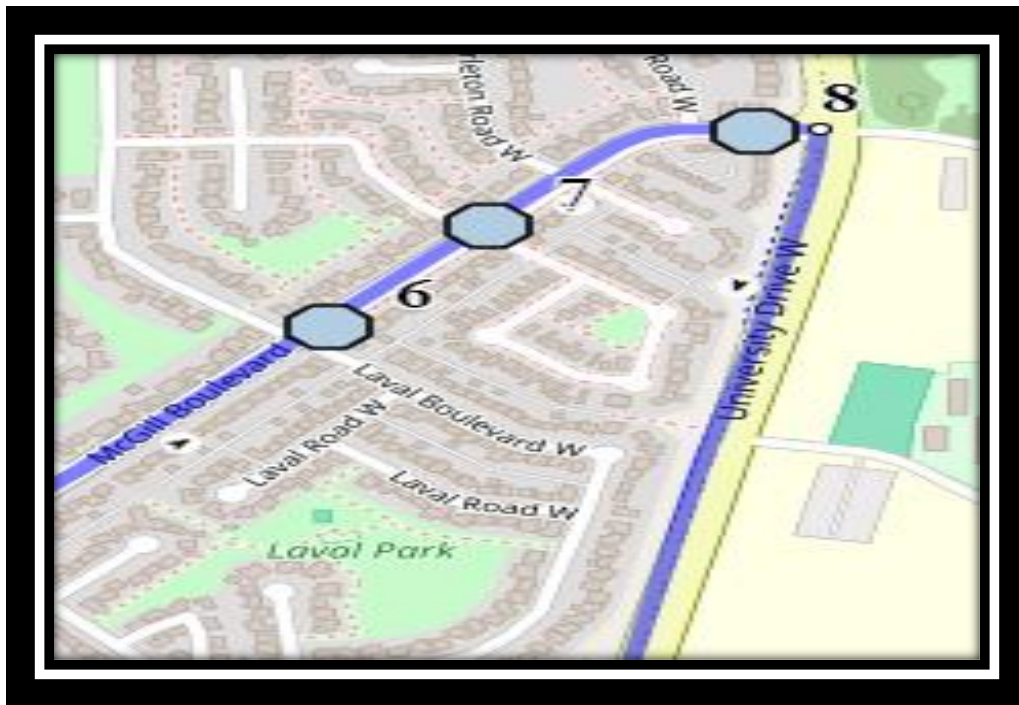

Fairbairn W4

REVISED: October.10/2025

EFFECTIVE: October.14/2025

Senator Joyce Fairbairn – 301 Rocky Mountain Blvd West – (403) 381-2977

Please arrive 10 minutes before scheduled pick up and drop off times. Times shown may vary due to weather & traffic conditions.

Bus routes and maps are subject to change. For the most up-to-date version, visit www.southland.ca/lethbridge.