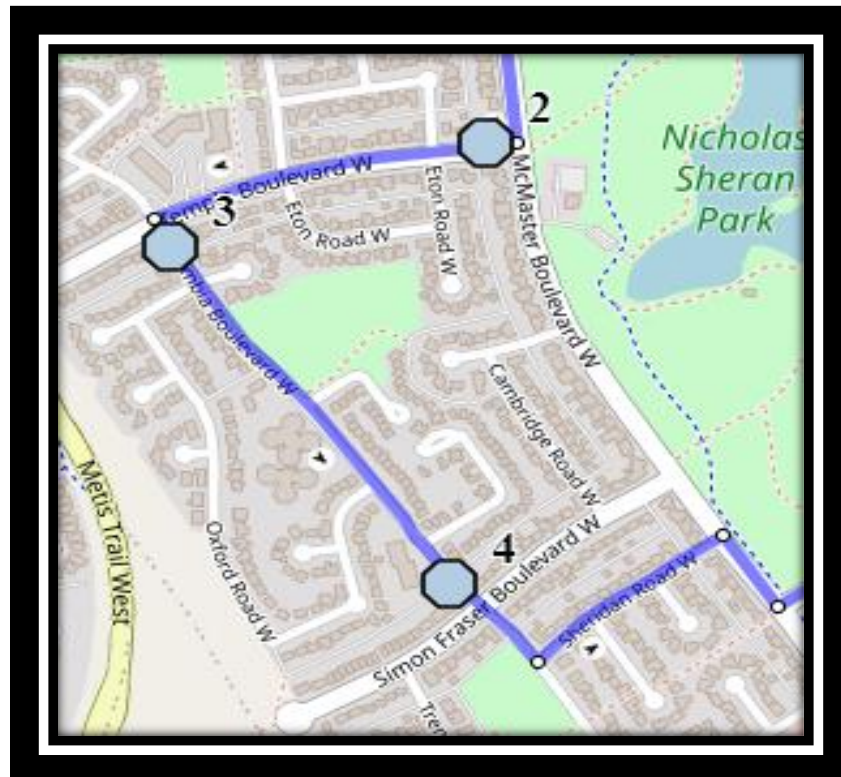

Fairbairn W4

REVISED: October.10/2025

EFFECTIVE: October.14/2025

Senator Joyce Fairbairn – 301 Rocky Mountain Blvd West – (403) 381-2977

Please arrive 10 minutes before scheduled pick up and drop off times. Times shown may vary due to weather & traffic conditions.

Bus routes and maps are subject to change. For the most up-to-date version, visit www.southland.ca/lethbridge.