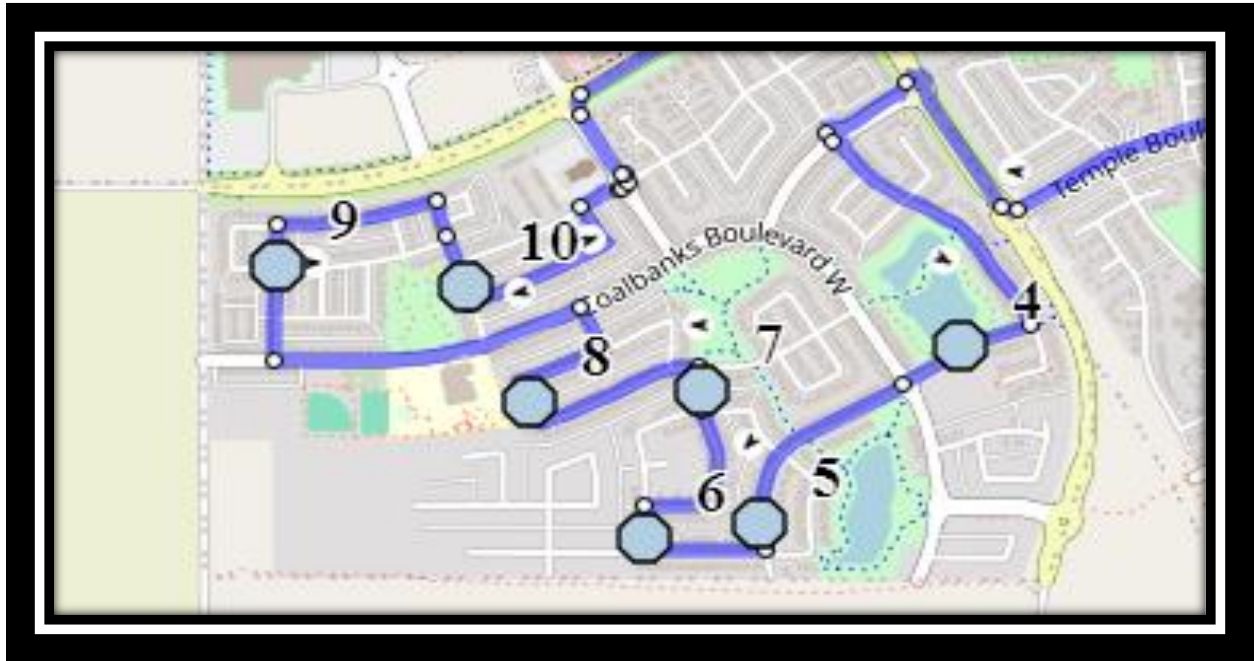

G.S. LAKIE W5

REVISED: October.23/2025

EFFECTIVE: October.27/2025

G.S. Lakie – 50 Blackfoot Blvd West – (403) 327-3465

Please arrive 10 minutes before scheduled pick up and drop off times. Times shown may vary due to weather & traffic conditions. Bus routes and maps are subject to change. For the most up-to-date version, visit www.southland.ca/lethbridge.