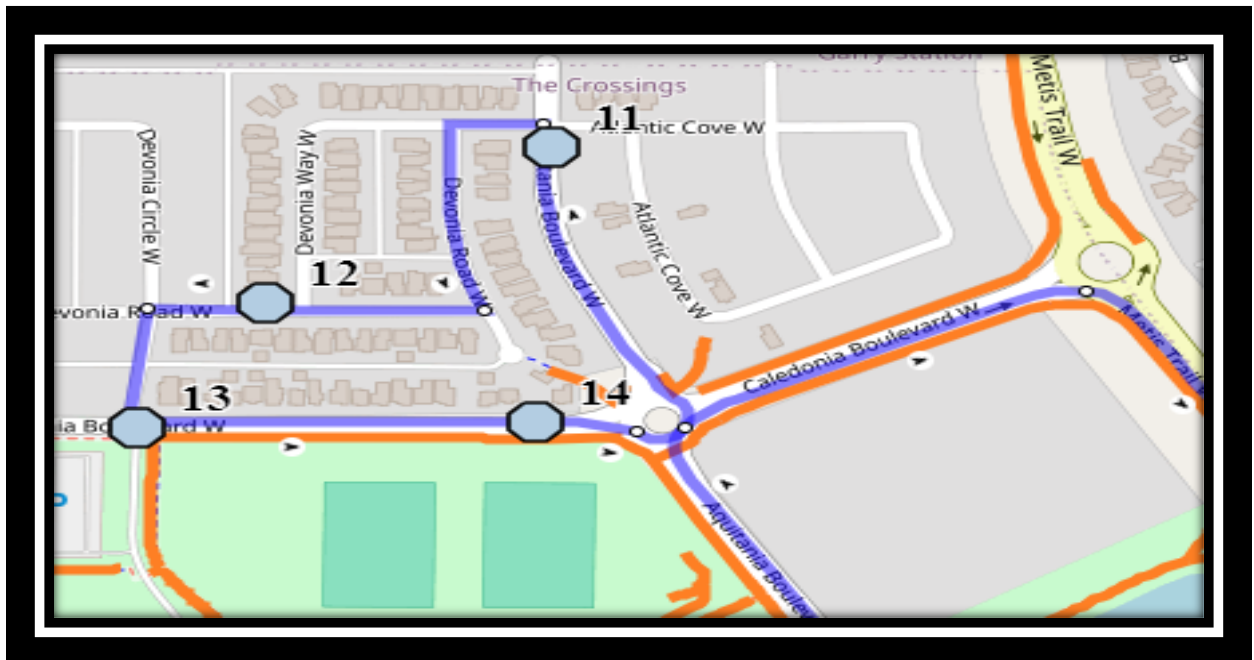

G.S. LAKIE W5

REVISED: October.23/2025

EFFECTIVE: October.27/2025

G.S. Lakie – 50 Blackfoot Blvd West – (403) 327-3465

Please arrive 10 minutes before scheduled pick up and drop off times. Times shown may vary due to weather & traffic conditions. Bus routes and maps are subject to change. For the most up-to-date version, visit www.southland.ca/lethbridge.