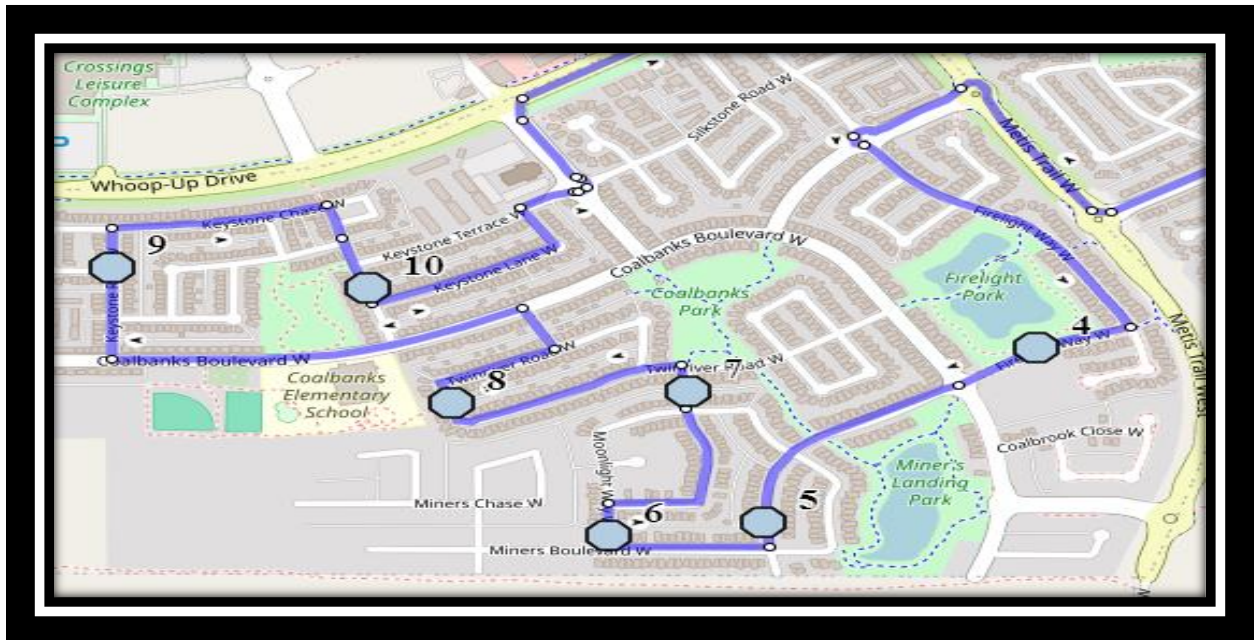

G.S. LAKIE W5

REVISED: October.23/2025

EFFECTIVE: October.27/2025

G.S. Lakie – 50 Blackfoot Blvd West – (403) 327-3465

Please arrive 10 minutes before scheduled pick up and drop off times. Times shown may vary due to weather & traffic conditions. Bus routes and maps are subject to change. For the most up-to-date version, visit www.southland.ca/lethbridge.