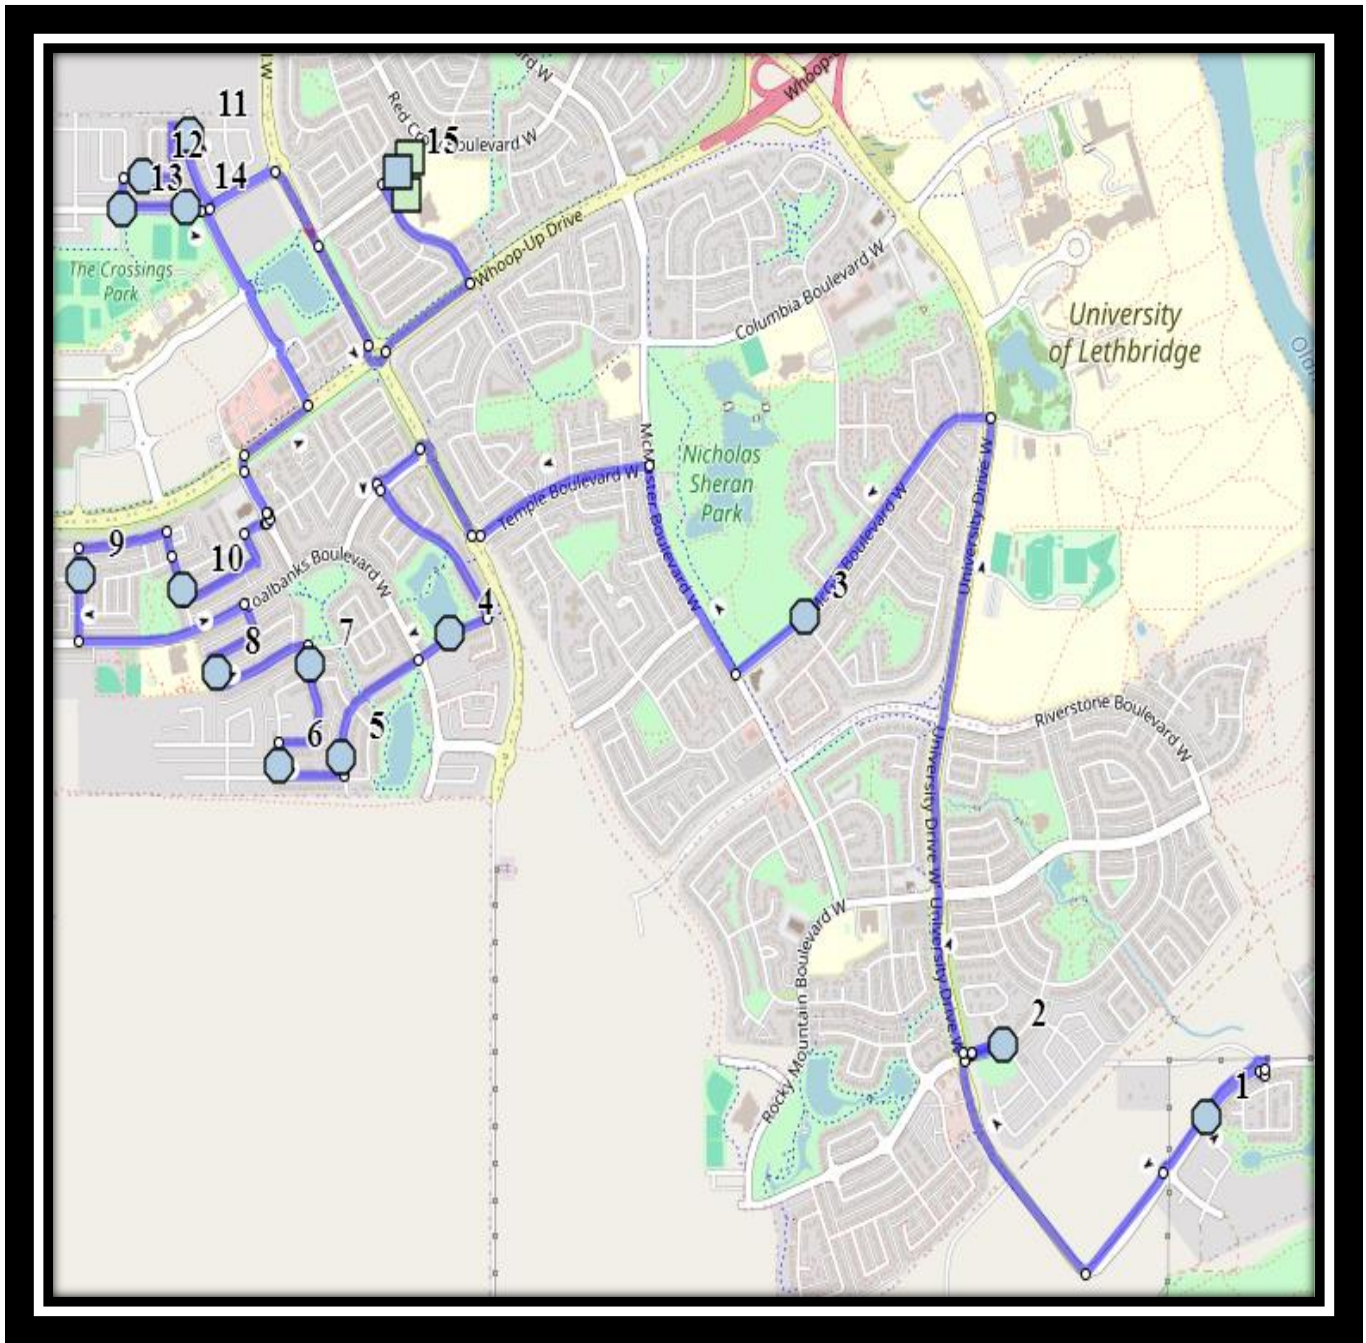

G.S. LAKIE W5

REVISED: October.23/2025

EFFECTIVE: October.27/2025

AM Route PM Reversed

G.S. Lakie – 50 Blackfoot Blvd West – (403) 327-3465

Please arrive 10 minutes before scheduled pick up and drop off times. Times shown may vary due to weather & traffic conditions. Bus routes and maps are subject to change. For the most up-to-date version, visit www.southland.ca/lethbridge.

G.S. LAKIE W5

REVISED: October.23/2025

EFFECTIVE: October.27/2025

Monday – Friday

#1 - 7:08 AM - Canyon Parkway West Northbound - north of Canyon Ridge Blvd at park entrance Crosswalk

#2 - 7:12 AM - Riverglen Link West Eastbound - west of Rivergrove Ln

#6 - 7:24 AM - Moonlight Way West Northbound - north of Miners at alley

#7 - 7:25 AM - Twinriver Lane West Northbound - at alley

#8 - 7:27 AM - Twinriver Road West Northbound - west end of loop at alley

#7 - 11:53 AM - Moonlight Blvd West - north of Miners at alley

#8 - 11:54 AM - Moonlight Way West Northbound - north of Miners at alley

#9 - 11:56 AM - Twinriver Lane West Northbound - at alley

#10 - 11:57 AM - Twinriver Road West Northbound - west end of loop at alley