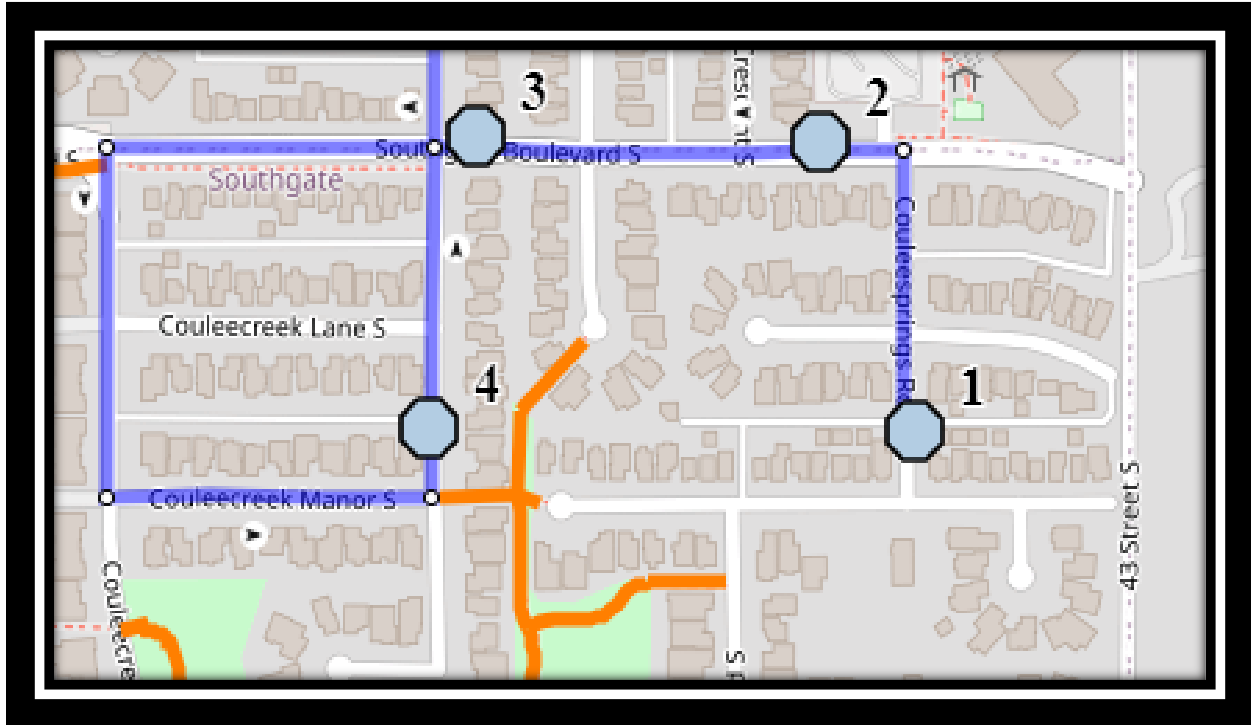

LCI S8

REVISED: October.17/2025

EFFECTIVE: October.21/2025

Lethbridge Collegiate Institute – 1701 5 Ave South – (403) 328-9606

Please arrive 10 minutes before scheduled pick up and drop off times. Times shown may vary due to weather & traffic conditions.

Bus routes and maps are subject to change. For the most up-to-date version, visit www.southland.ca/lethbridge.