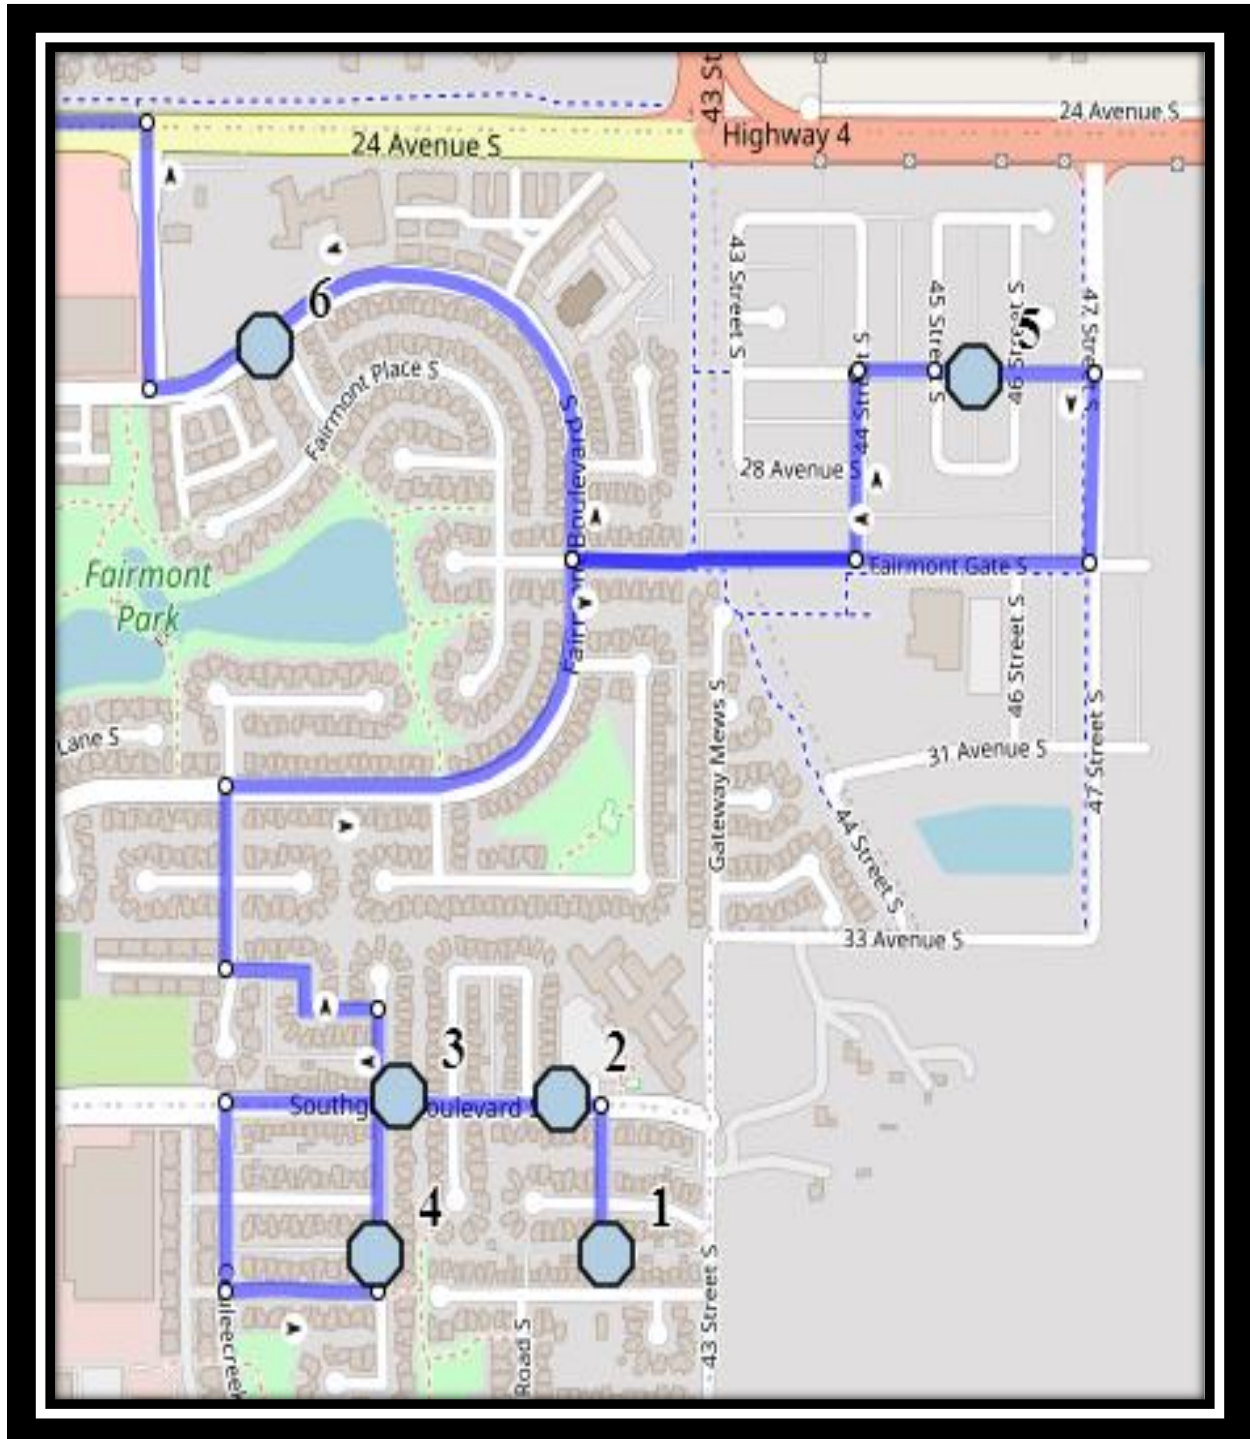

LCI S8

REVISED: October.17/2025

EFFECTIVE: October.21/2025

AM/PM ROUTE SAME IS REVERSED

Lethbridge Collegiate Institute – 1701 5 Ave South – (403) 328-9606

Please arrive 10 minutes before scheduled pick up and drop off times. Times shown may vary due to weather & traffic conditions.

Bus routes and maps are subject to change. For the most up-to-date version, visit www.southland.ca/lethbridge.