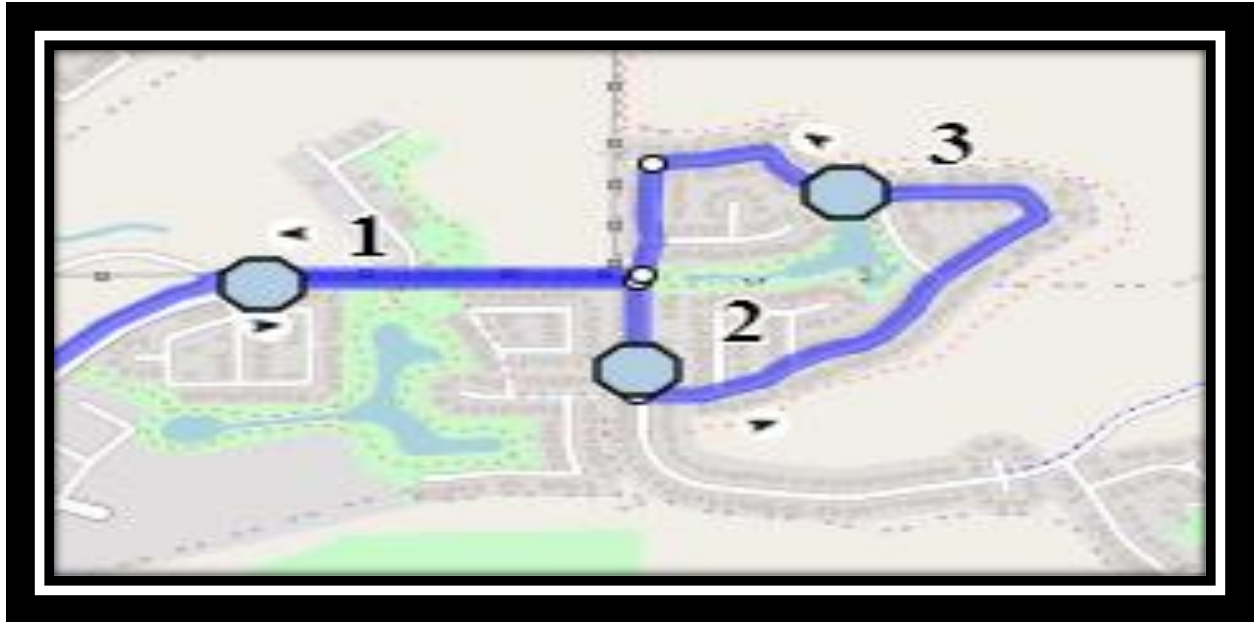

Paterson W3

REVISED: October.17/2025

EFFECTIVE: October.21/2025

Gilbert Paterson Middle School – 2109 12 Ave South – (403) 329-0125

Please arrive 10 minutes before scheduled pick up and drop off times. Times shown may vary due to weather & traffic conditions.

Bus routes and maps are subject to change. For the most up-to-date version, visit www.southland.ca/lethbridge.