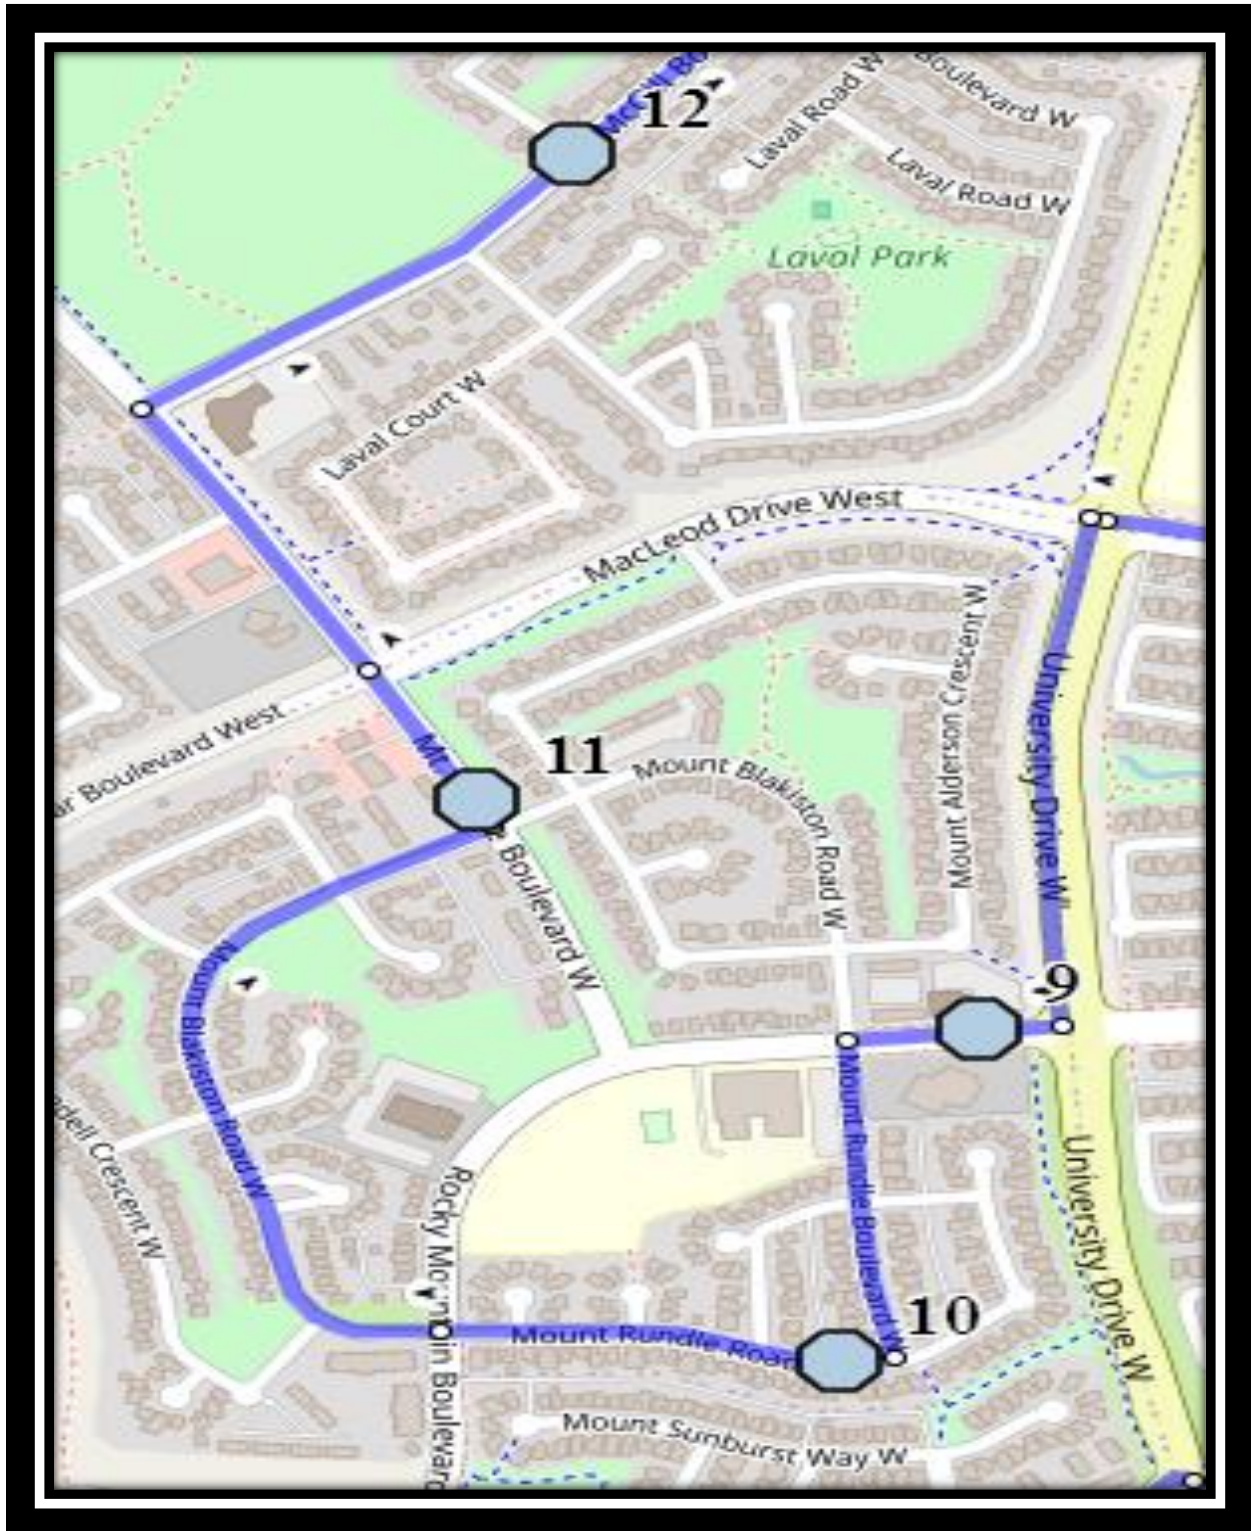

Paterson W3

REVISED: October.17/2025

EFFECTIVE: October.21/2025

Gilbert Paterson Middle School – 2109 12 Ave South – (403) 329-0125

Please arrive 10 minutes before scheduled pick up and drop off times. Times shown may vary due to weather & traffic conditions.

Bus routes and maps are subject to change. For the most up-to-date version, visit www.southland.ca/lethbridge.