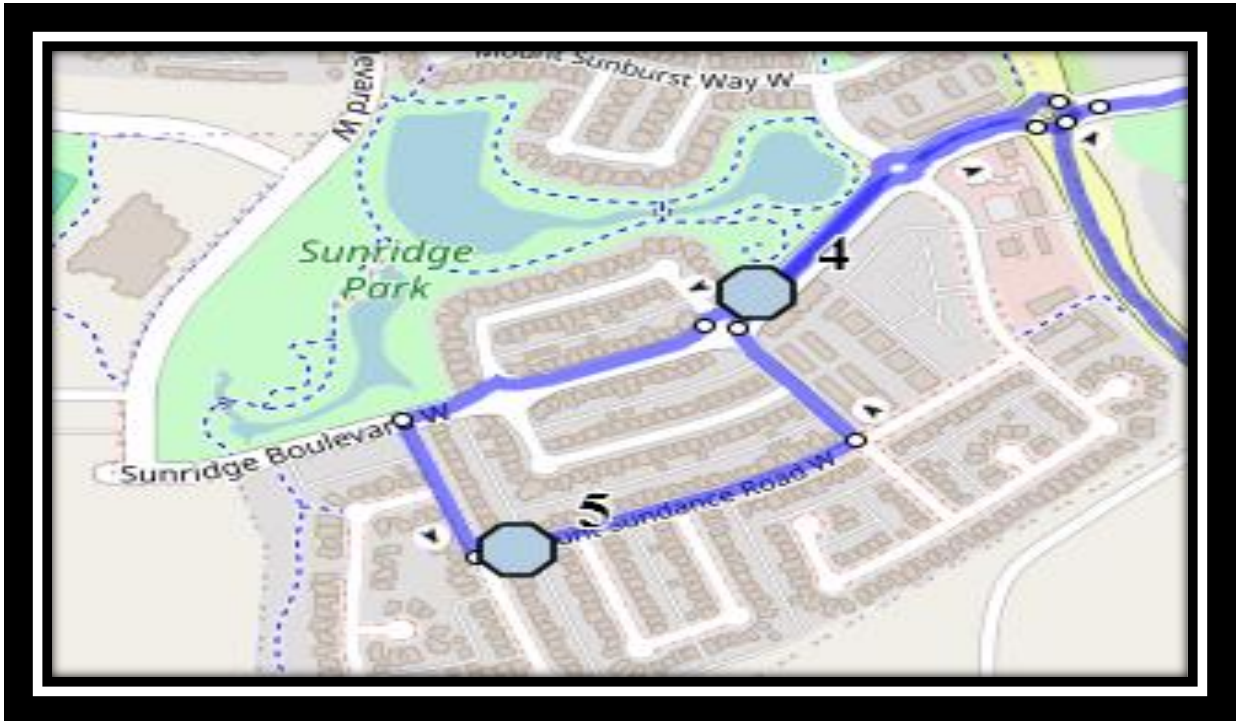

Paterson W3

REVISED: October.17/2025

EFFECTIVE: October.21/2025

Gilbert Paterson Middle School – 2109 12 Ave South – (403) 329-0125

Please arrive 10 minutes before scheduled pick up and drop off times. Times shown may vary due to weather & traffic conditions.

Bus routes and maps are subject to change. For the most up-to-date version, visit www.southland.ca/lethbridge.