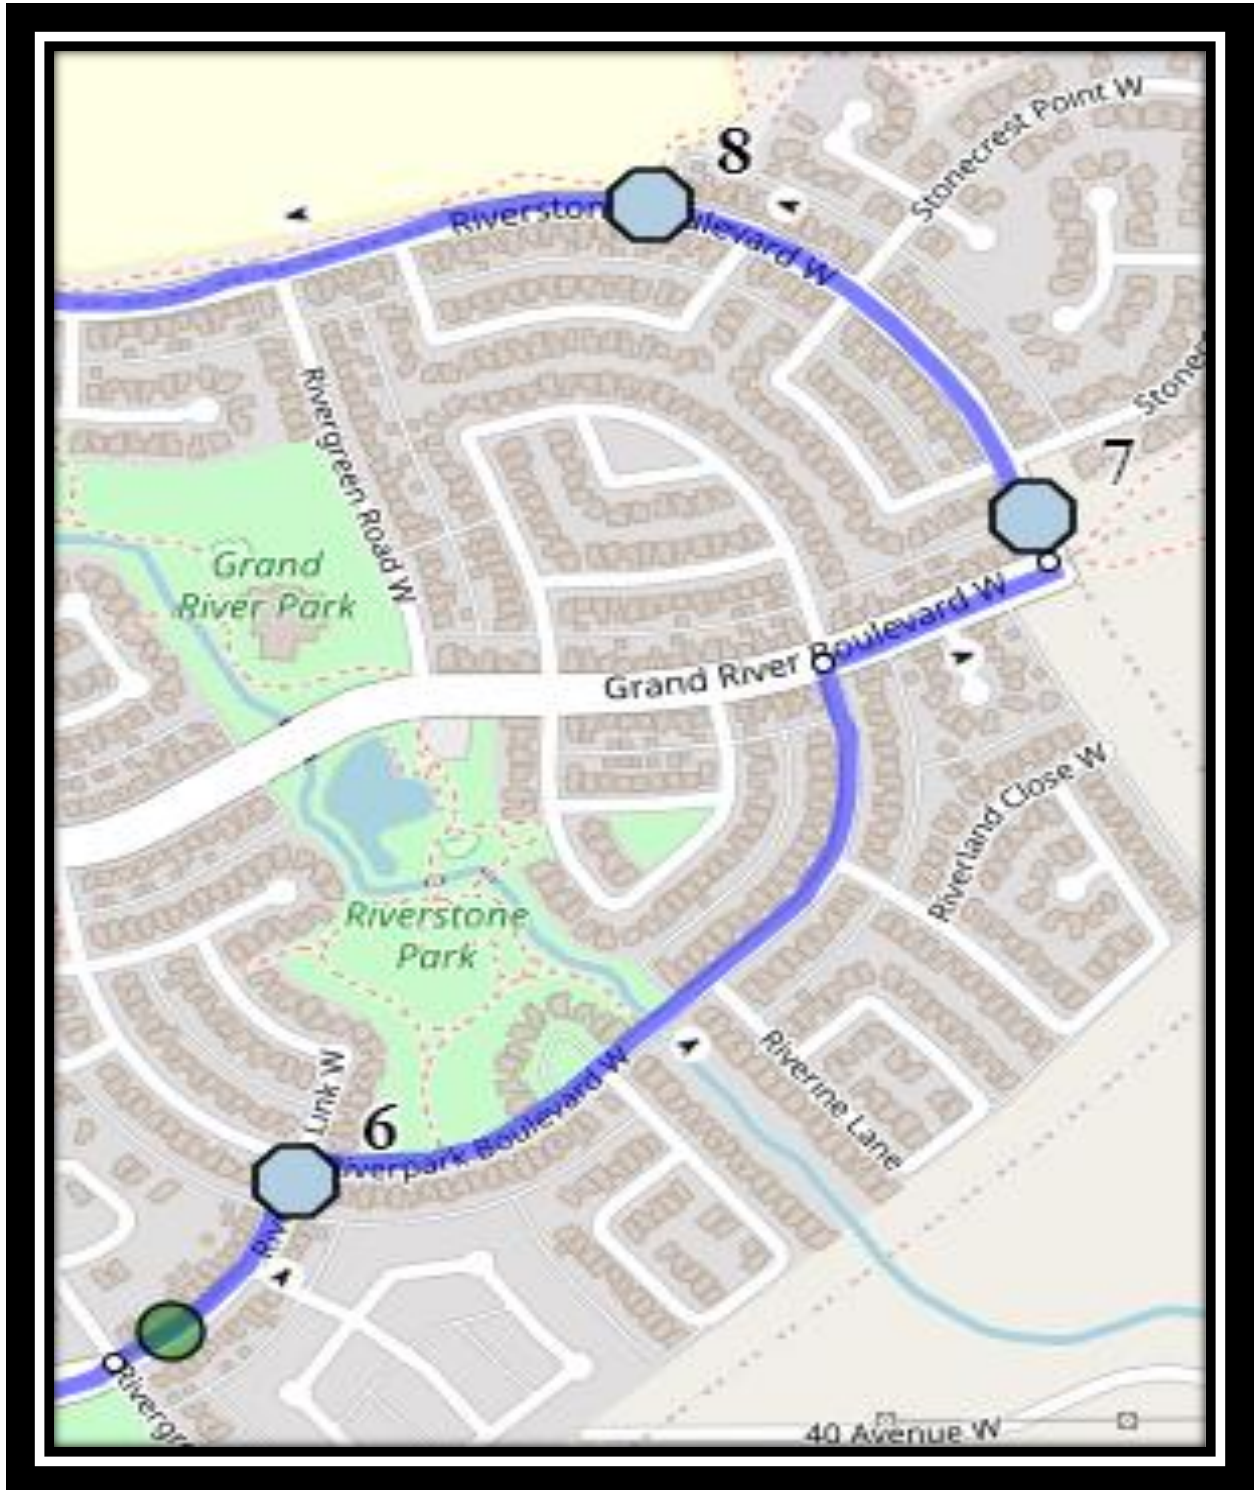

Paterson W3

REVISED: October.17/2025

EFFECTIVE: October.21/2025

Gilbert Paterson Middle School – 2109 12 Ave South – (403) 329-0125

Please arrive 10 minutes before scheduled pick up and drop off times. Times shown may vary due to weather & traffic conditions.

Bus routes and maps are subject to change. For the most up-to-date version, visit www.southland.ca/lethbridge.