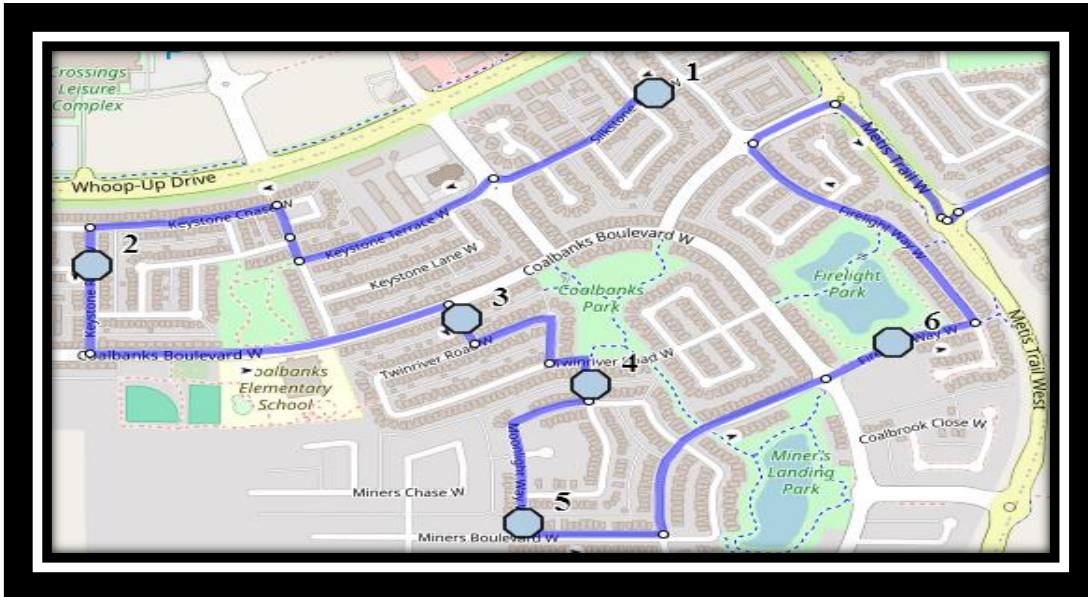

## **St. Patrick Fine Arts – 80 Rivergreen Road West – (403) 327-4386**

Please arrive 10 minutes before scheduled pick up and drop off times. Times shown may vary due to weather & traffic conditions.

Bus routes and maps are subject to change. For the most up-to-date version, visit [www.southland.ca/lethbridge](http://www.southland.ca/lethbridge).

## Monday to Friday

**#1 - 8:04 AM - Silkstone Road West Eastbound - east of Silkstone Cres at alley**

**#2 - 8:06 AM - Keystone Road West Northbound - at Keystone Chase intersection**

**#3 - 8:09 AM - Twin River Link Northbound - at Mailbox**