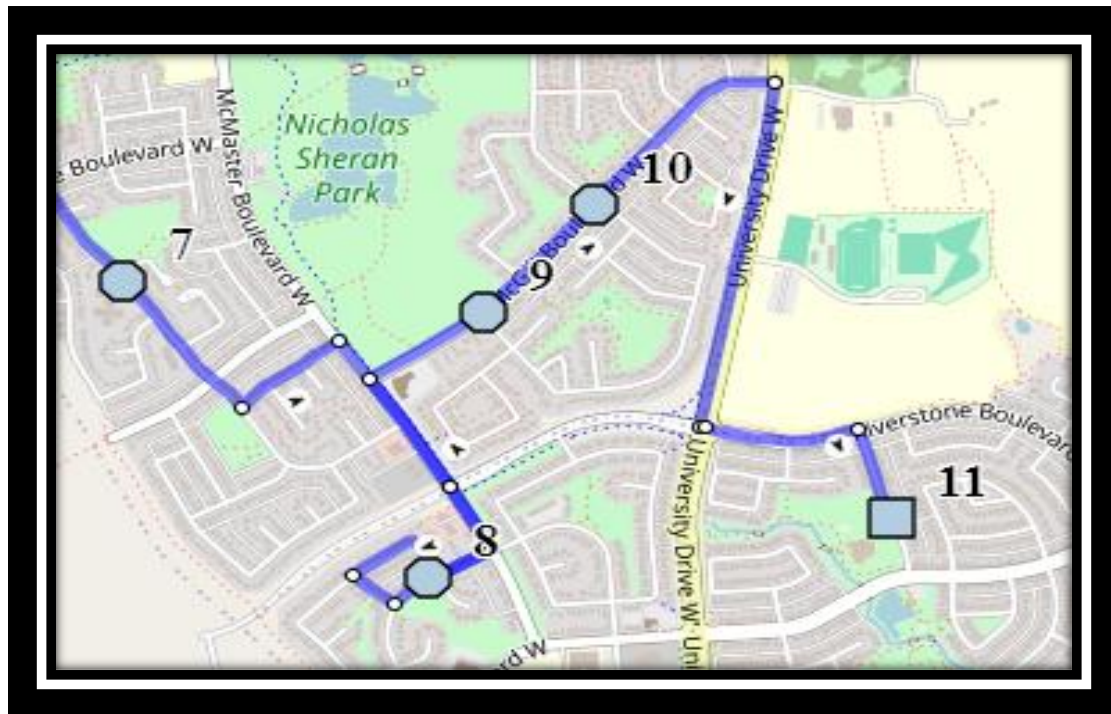

St. Pats W2

REVISED: October.16/2025

EFFECTIVE: October.20/2025

St. Patrick Fine Arts – 80 Rivergreen Road West – (403) 327-4386

Please arrive 10 minutes before scheduled pick up and drop off times. Times shown may vary due to weather & traffic conditions.

Bus routes and maps are subject to change. For the most up-to-date version, visit www.southland.ca/lethbridge.