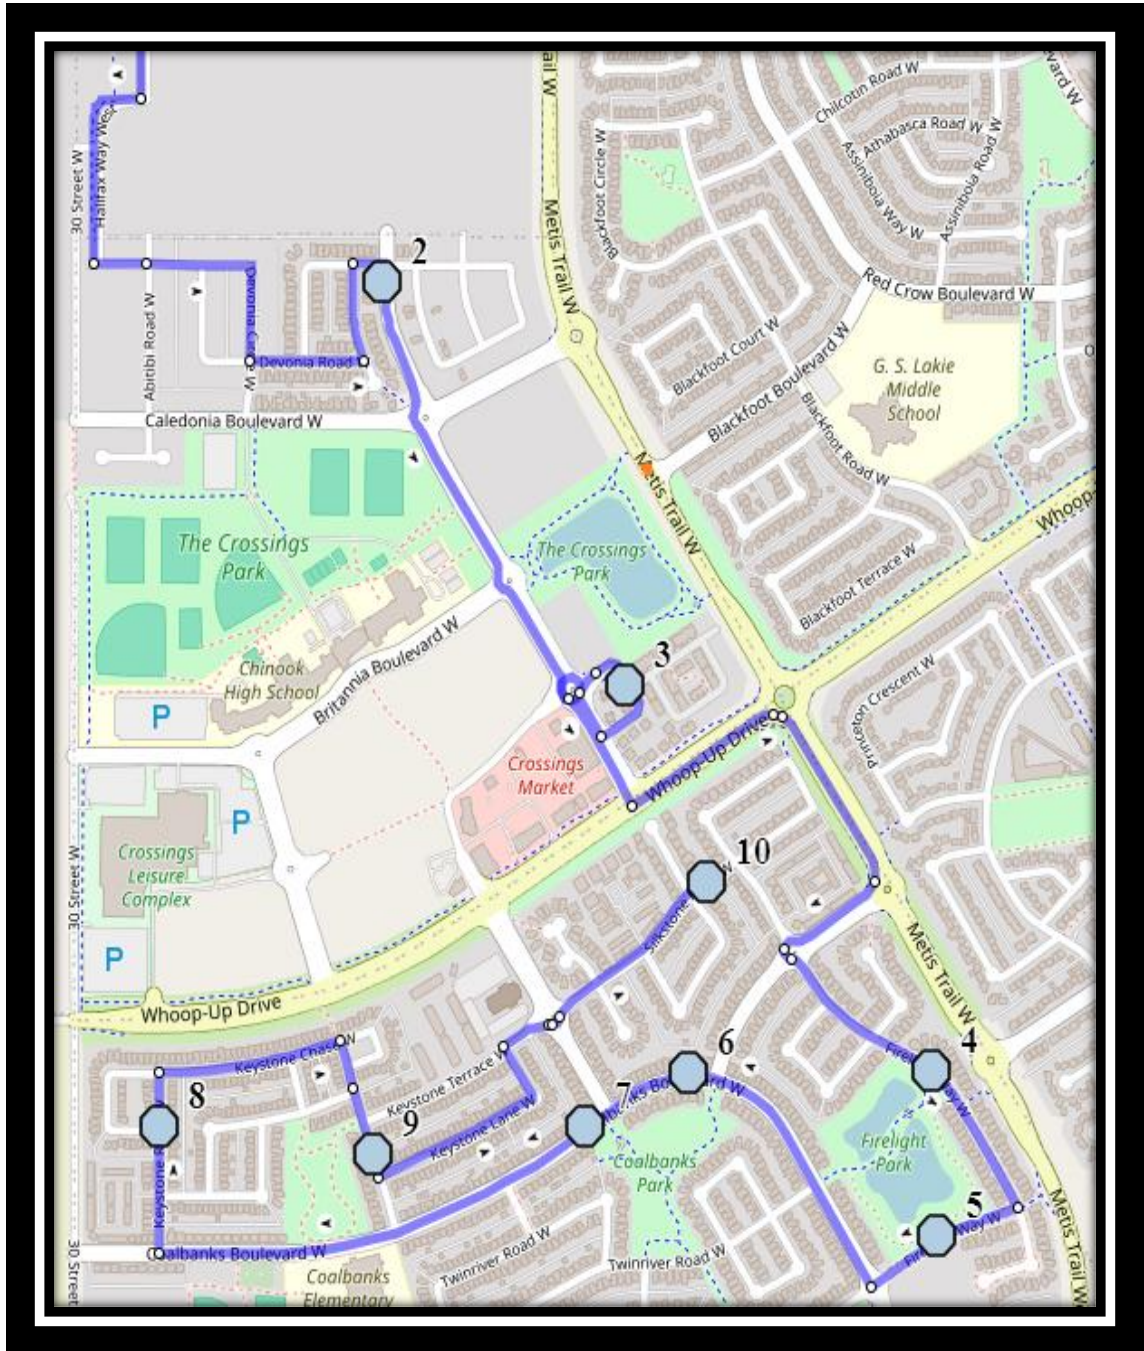

West Coulee Station Spanish W2

REVISED: Oct.23/2025

EFFECTIVE: October.27/2025

PM Route is Reversed

West Coulee Station – 1350 Abitibi Rd W – 587-787-3740

Please arrive 10 minutes before scheduled pick up and drop off times. Times shown may vary due to weather & traffic conditions.
Bus routes and maps are subject to change. For the most up-to-date version, visit www.southland.ca/lethbridge.

West Coulee Station Spanish W2

REVISED: Oct.23/2025

EFFECTIVE: October.27/2025

PM ROUTE

West Coulee Station – 1350 Abitibi Rd W – 587-787-3740

Please arrive 10 minutes before scheduled pick up and drop off times. Times shown may vary due to weather & traffic conditions. Bus routes and maps are subject to change. For the most up-to-date version, visit www.southland.ca/lethbridge.

#3 - 7:59 AM - Coalbanks Blvd West Westbound - west of Coalbanks Link at power boxes

#4 - 8:00 AM - Coalbanks Blvd West - west of Coalbanks Gate at mailbox

#5 - 8:02 AM - Keystone Road West Northbound - at Keystone Chase intersection

#4 - 12:17 PM - Firelight Way West - south of Frelight Cres at park entrance

#5 - 12:18 PM - Firelight Way West - east of Coalbanks Blvd at park entrance

#6 - 12:21 PM - Coalbanks Blvd West Westbound - west of Coalbanks Link at power boxes