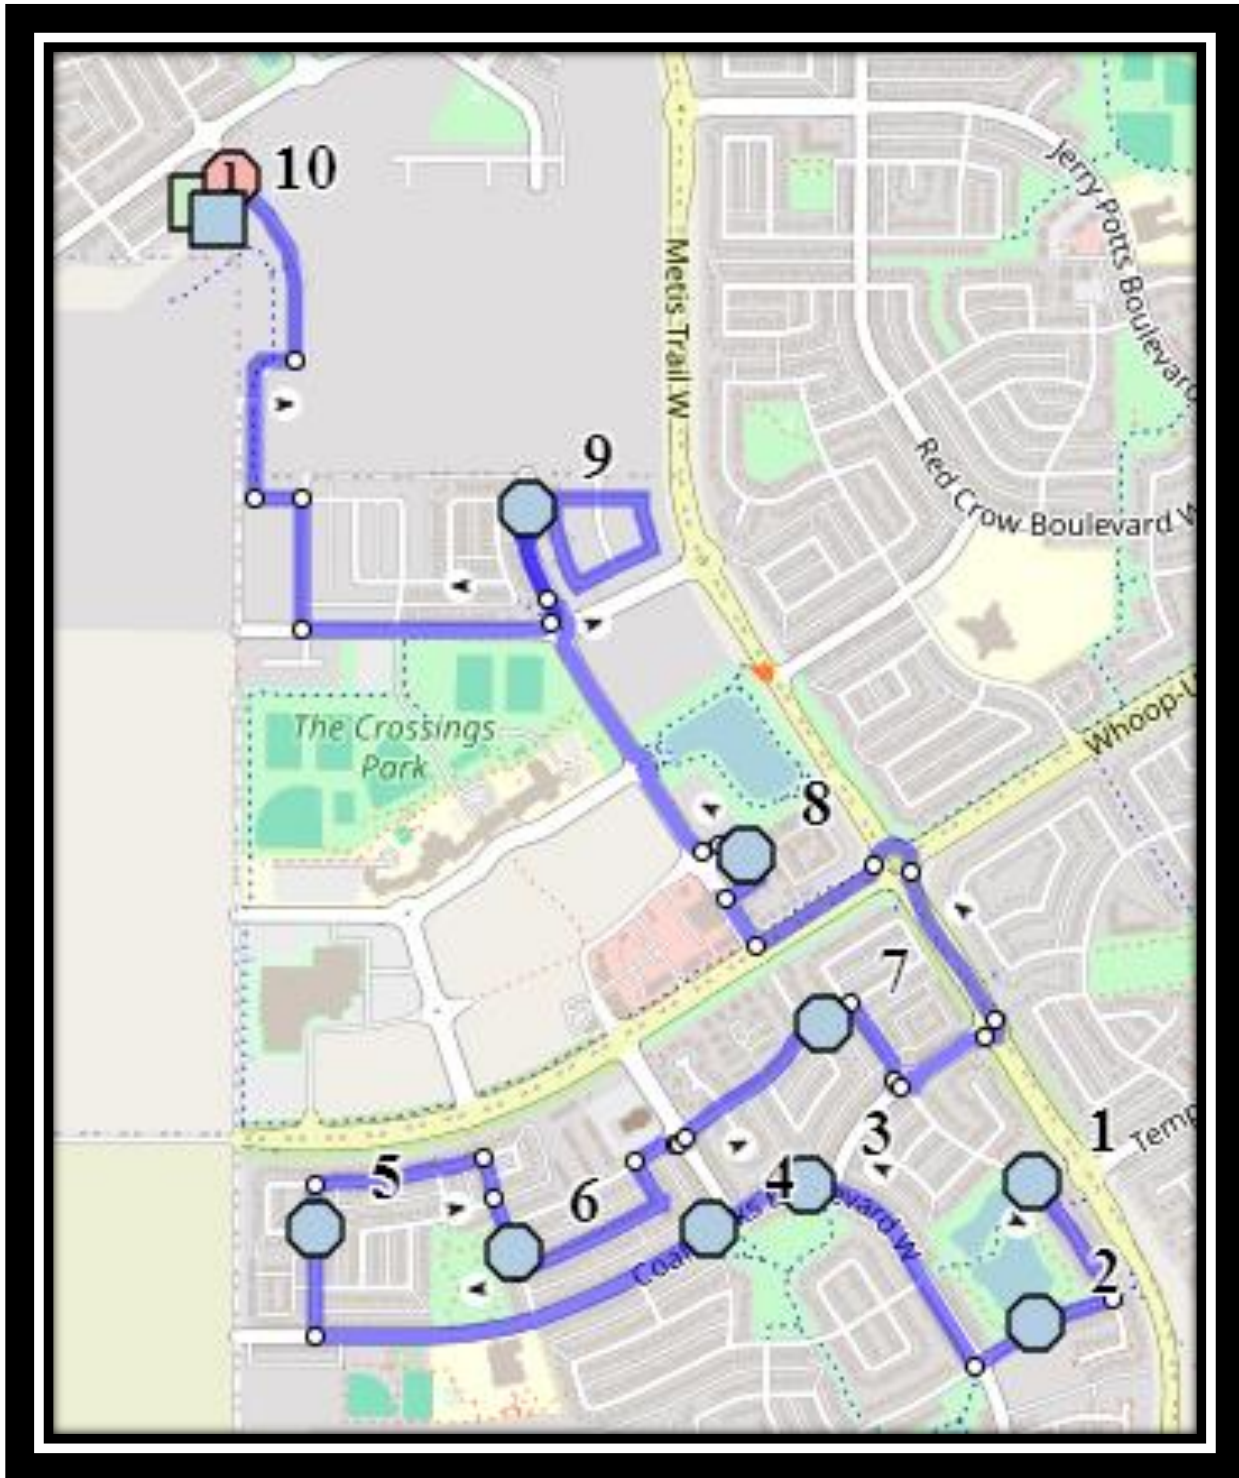

West Coulee Station Spanish W2

REVISED: Oct.23/2025

EFFECTIVE: October.27/2025

PM Route is Reversed

West Coulee Station – 1350 Abitibi Rd W – 587-787-3740

Please arrive 10 minutes before scheduled pick up and drop off times. Times shown may vary due to weather & traffic conditions.
Bus routes and maps are subject to change. For the most up-to-date version, visit www.southland.ca/lethbridge.

West Coulee Station Spanish W2

REVISED: Oct.23/2025

EFFECTIVE: October.27/2025

PM ROUTE

West Coulee Station – 1350 Abitibi Rd W – 587-787-3740

Please arrive 10 minutes before scheduled pick up and drop off times. Times shown may vary due to weather & traffic conditions. Bus routes and maps are subject to change. For the most up-to-date version, visit www.southland.ca/lethbridge.

#3 - 7:59 AM - Coalbanks Blvd West Westbound - west of Coalbanks Link at power boxes

#4 - 8:00 AM - Coalbanks Blvd West - west of Coalbanks Gate at mailbox

#5 - 8:02 AM - Keystone Road West Northbound - at Keystone Chase intersection

#4 - 12:17 PM - Firelight Way West - south of Frelight Cres at park entrance

#5 - 12:18 PM - Firelight Way West - east of Coalbanks Blvd at park entrance

#6 - 12:21 PM - Coalbanks Blvd West Westbound - west of Coalbanks Link at power boxes