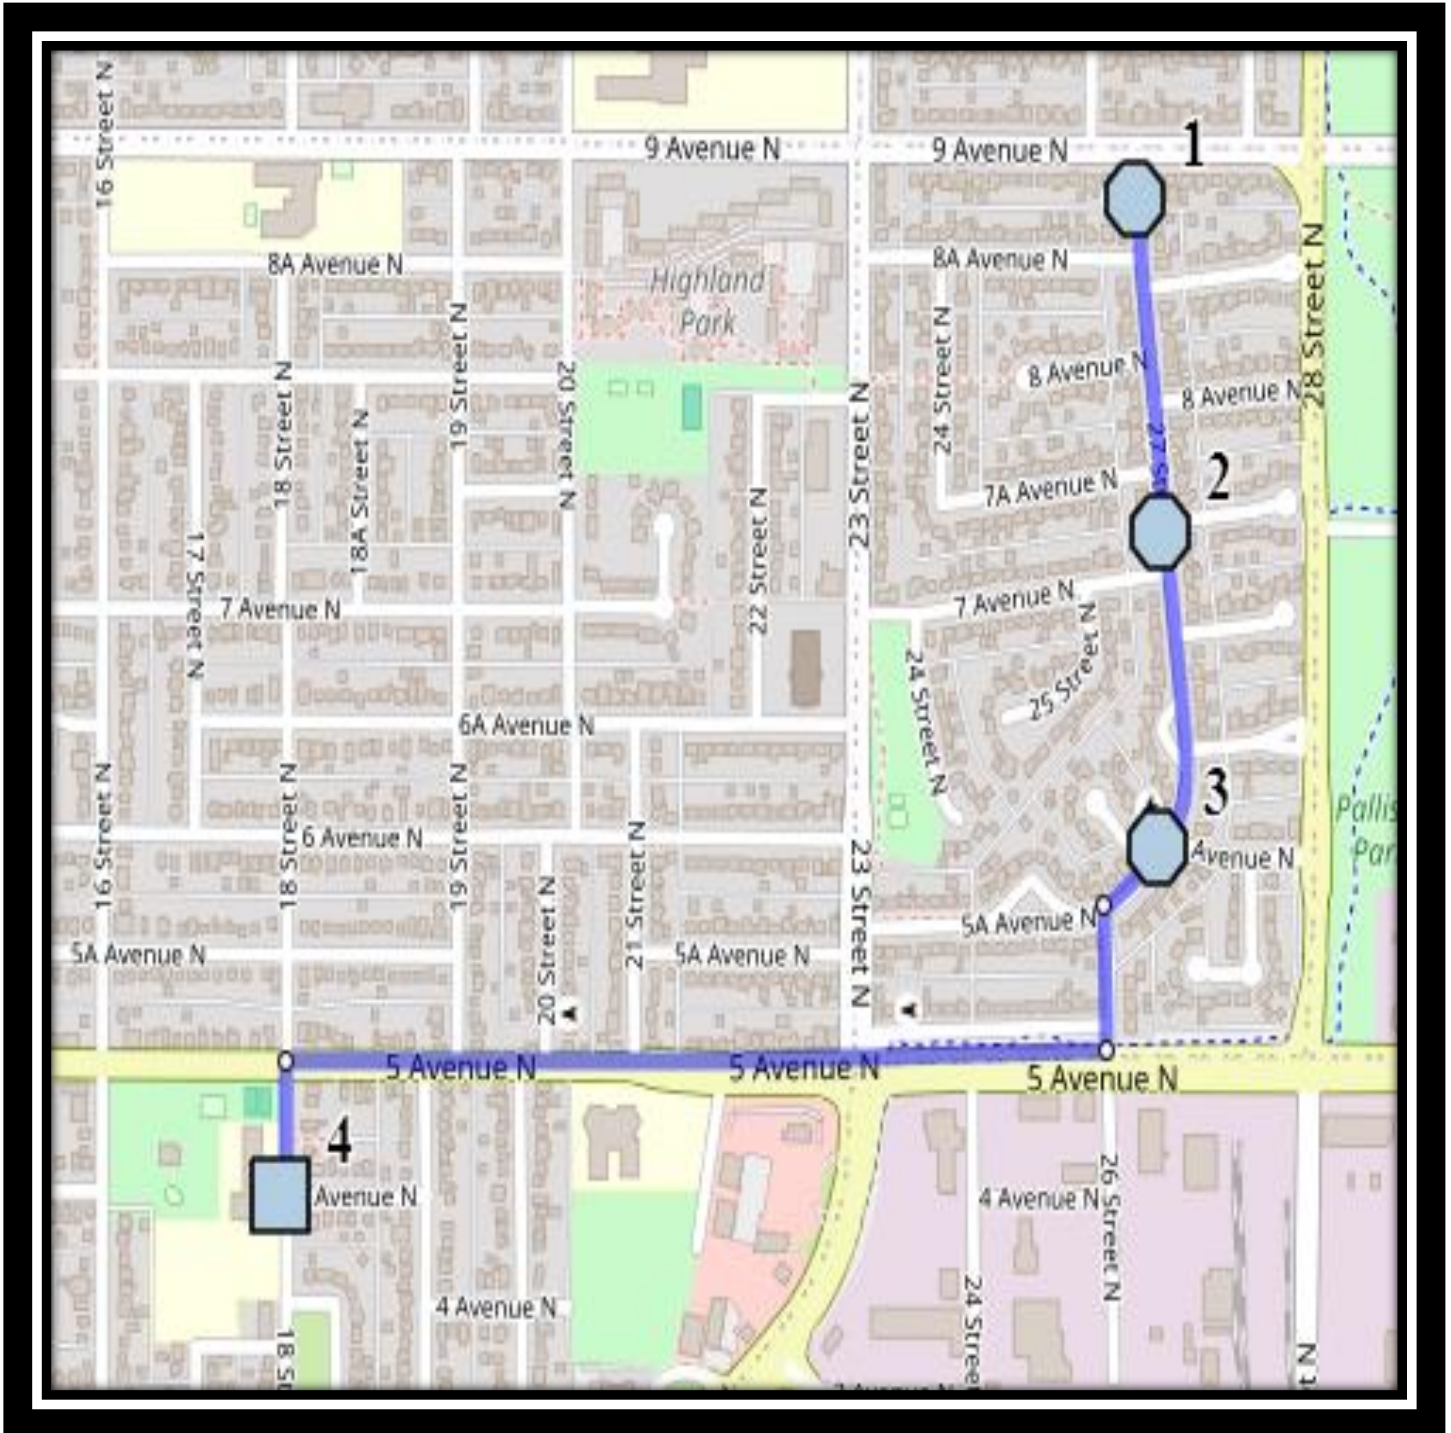

Westminster N1

REVISED: October.17/2025

EFFECTIVE: October.21/2025

AM Route – PM Route same as AM

Westminster Middle School – 402 18 Street North – (403) 327-4169

Please arrive 10 minutes before scheduled pick up and drop off times. Times shown may vary due to weather & traffic conditions.
Bus routes and maps are subject to change. For the most up-to-date version, visit www.southland.ca/lethbridge.