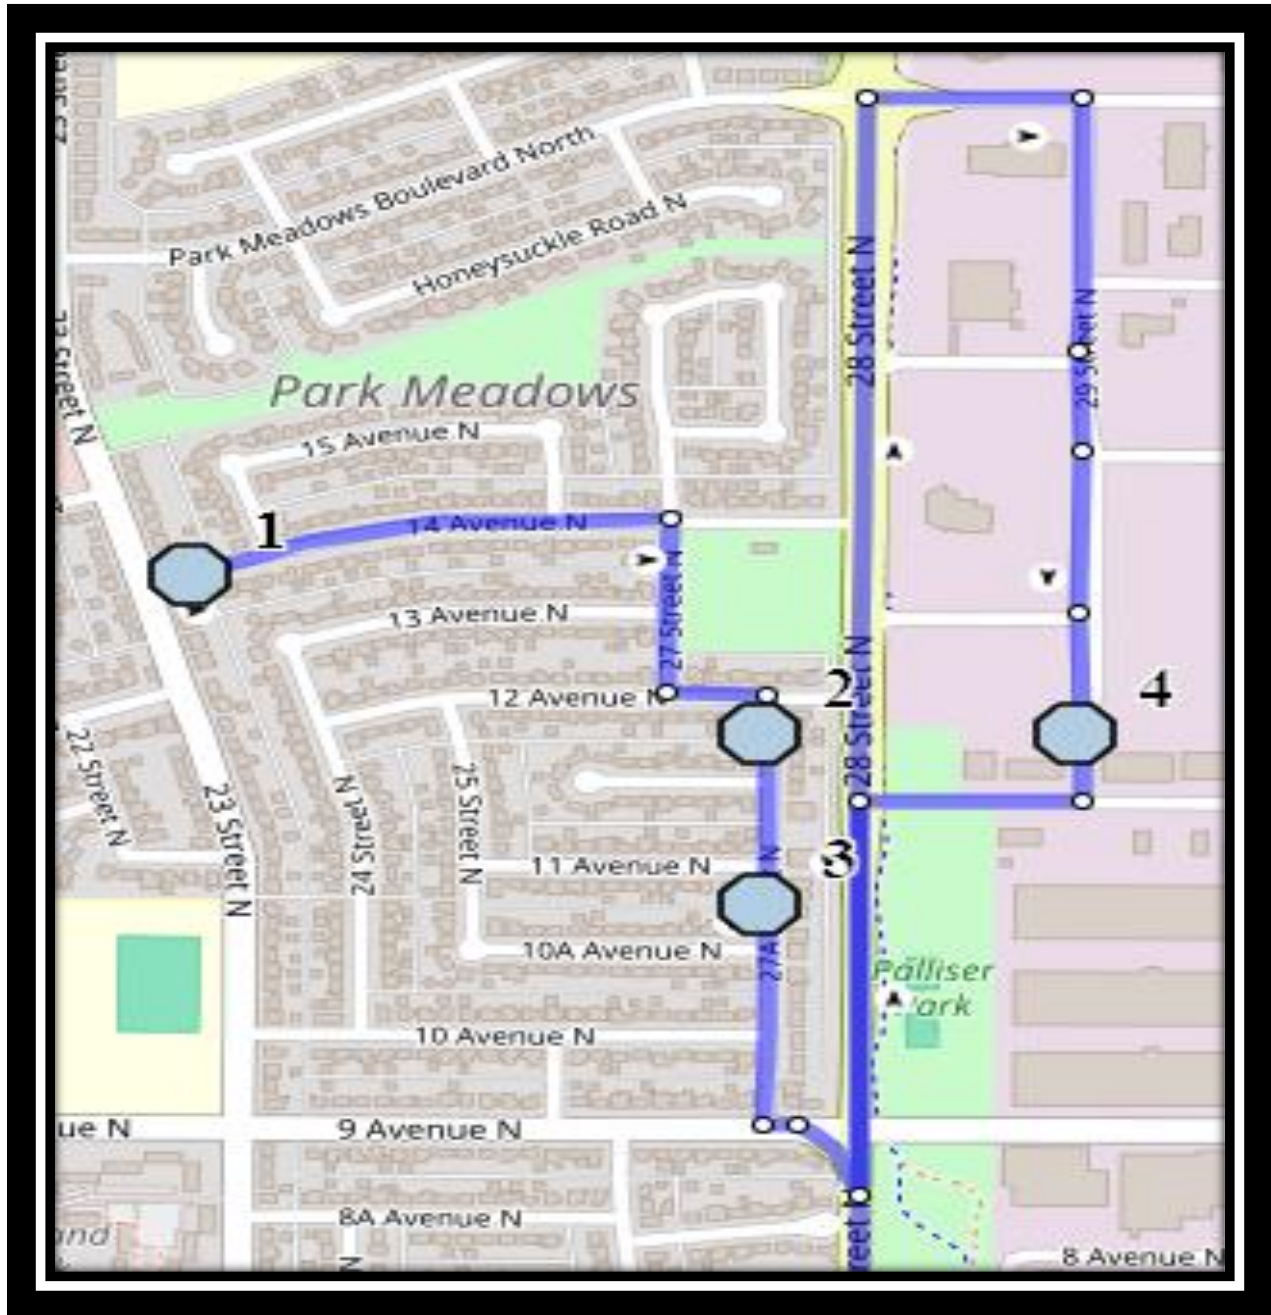

Westminster N2

REVISED: October 23, 2025

EFFECTIVE: October 27, 2025

AM Route – PM Route Same as AM

Westminster Middle School – 402 18 Street North – (403) 327-4169

Please arrive 10 minutes before scheduled pick up and drop off times. Times shown may vary due to weather & traffic conditions.

Bus routes and maps are subject to change. For the most up-to-date version, visit www.southland.ca/lethbridge.