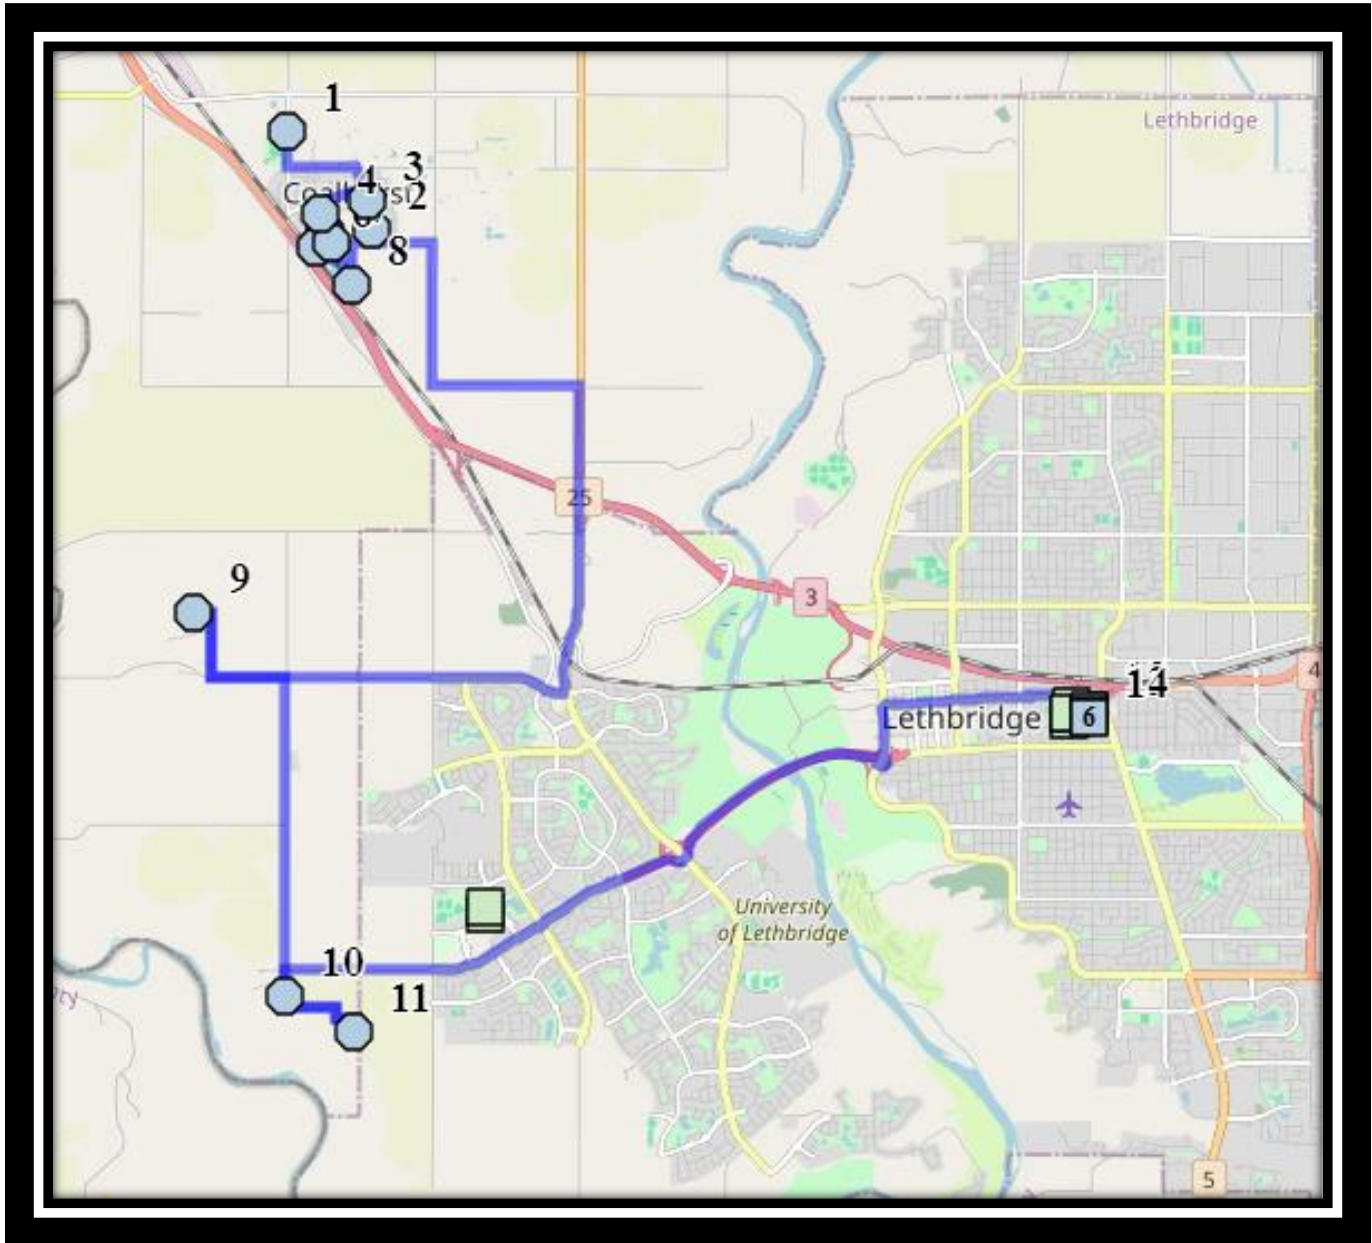

CFM Coalhurst

REVISED: October 31, 2025

EFFECTIVE: November 3, 2025

AM Route PM – Stop 11, 10 & 9 First, then same as AM

Catholic Central High East – 405 18 Street South – (403) 327-4596

St. Francis Middle School – 333 18 Street South – (403) 327-3402

Ecole St. Mary’s – 422 20 Street South – (403) 327-3098

Please arrive 10 minutes before scheduled pick up and drop off times. Times shown may vary due to weather & traffic conditions.

Bus routes and maps are subject to change. For the most up-to-date version, visit www.southland.ca/lethbridge.