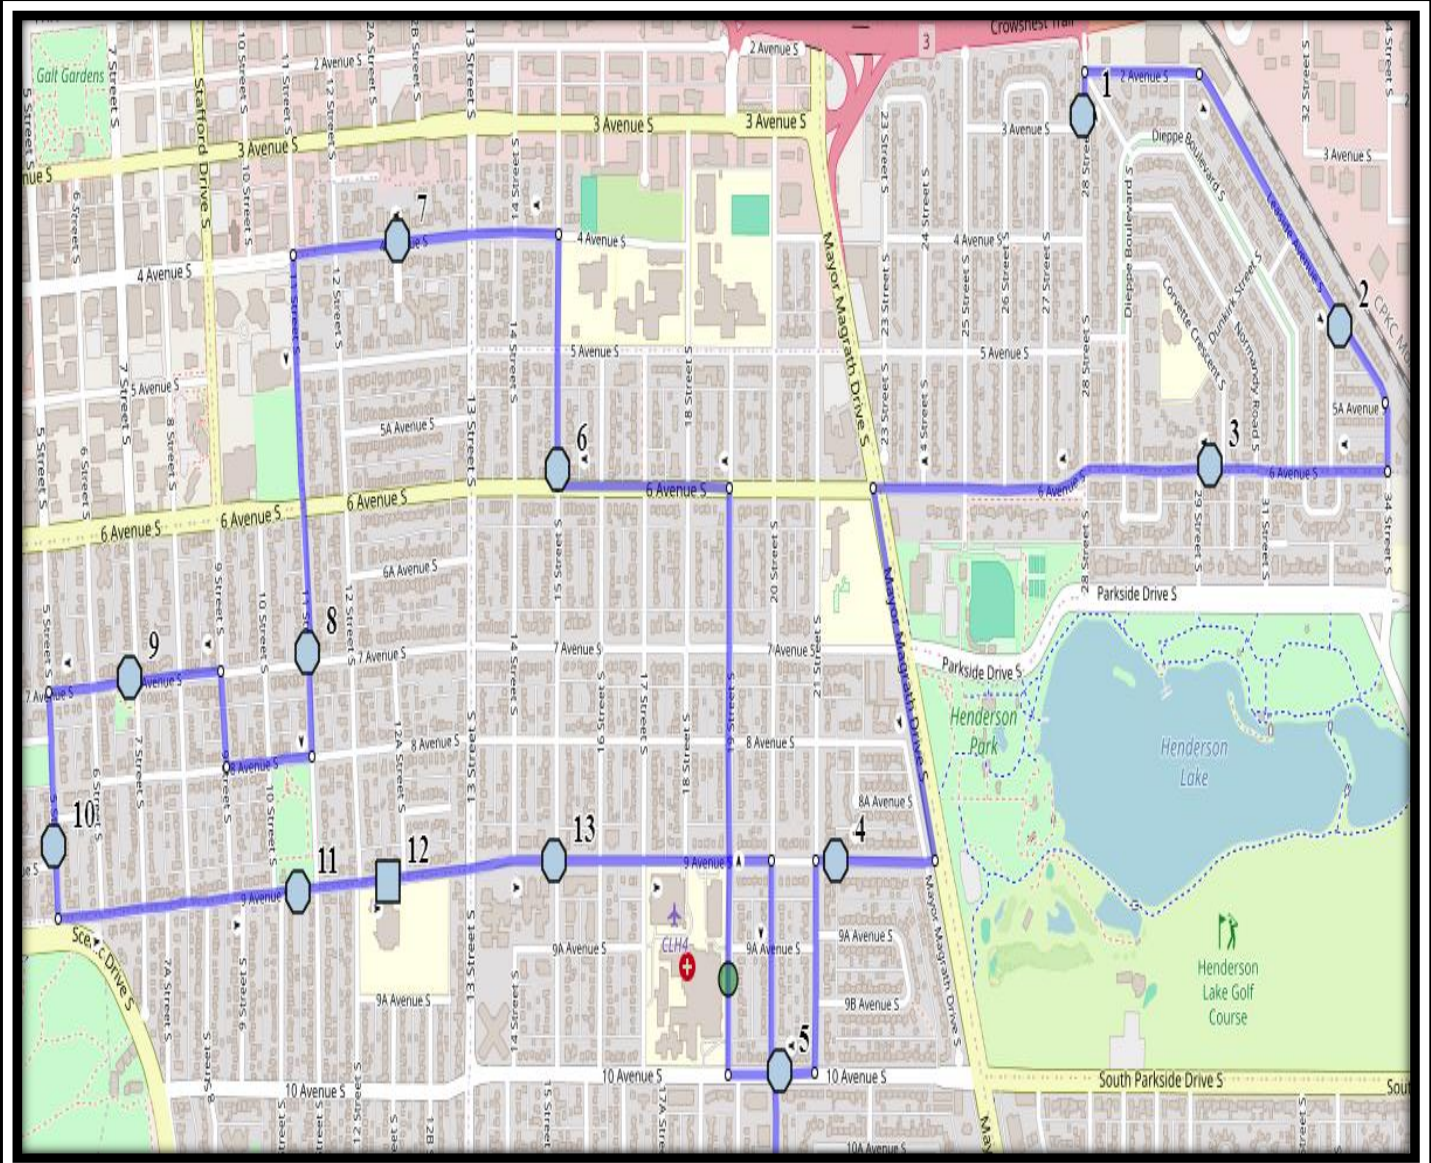

Davidson/Bawden S1

REVISED: November 18/2025

EFFECTIVE: November 20/2025

PM Route Same Direction as AM

Ecole Agnes Davidson – 2103 20 Street South – (403) 328-5153

Fleetwood Bawden – 1222 9 Ave. South – (403) 327-5818

Please arrive 10 minutes before scheduled pick up and drop off times. Times shown may vary due to weather & traffic conditions.
Bus routes and maps are subject to change. For the most up-to-date version, visit www.southland.ca/lethbridge.

Davidson/Bawden S1

REVISED: November 18/2025

EFFECTIVE: November 20/2025

Monday – Friday

#1 - 7:52 AM - 28th St S before 3 Ave S

#2 - 7:54 AM - Leaside Ave S before 5 Ave S

#3 - 7:57 AM - 6 Ave South Westbound - west of Corvette at driveway

#4 - 7:58 AM - 9 Ave South - east of 21 St at alley

#5 - 8:00 AM - 10 Ave S before 20 St S

#6 - 8:02 AM - 15 St S - North of 6 Ave S

#7 - 8:04 AM - 4 Ave South - at 12 A St intersection

#8 - 8:05 AM - 11 Street South - north of 7 Ave intersection