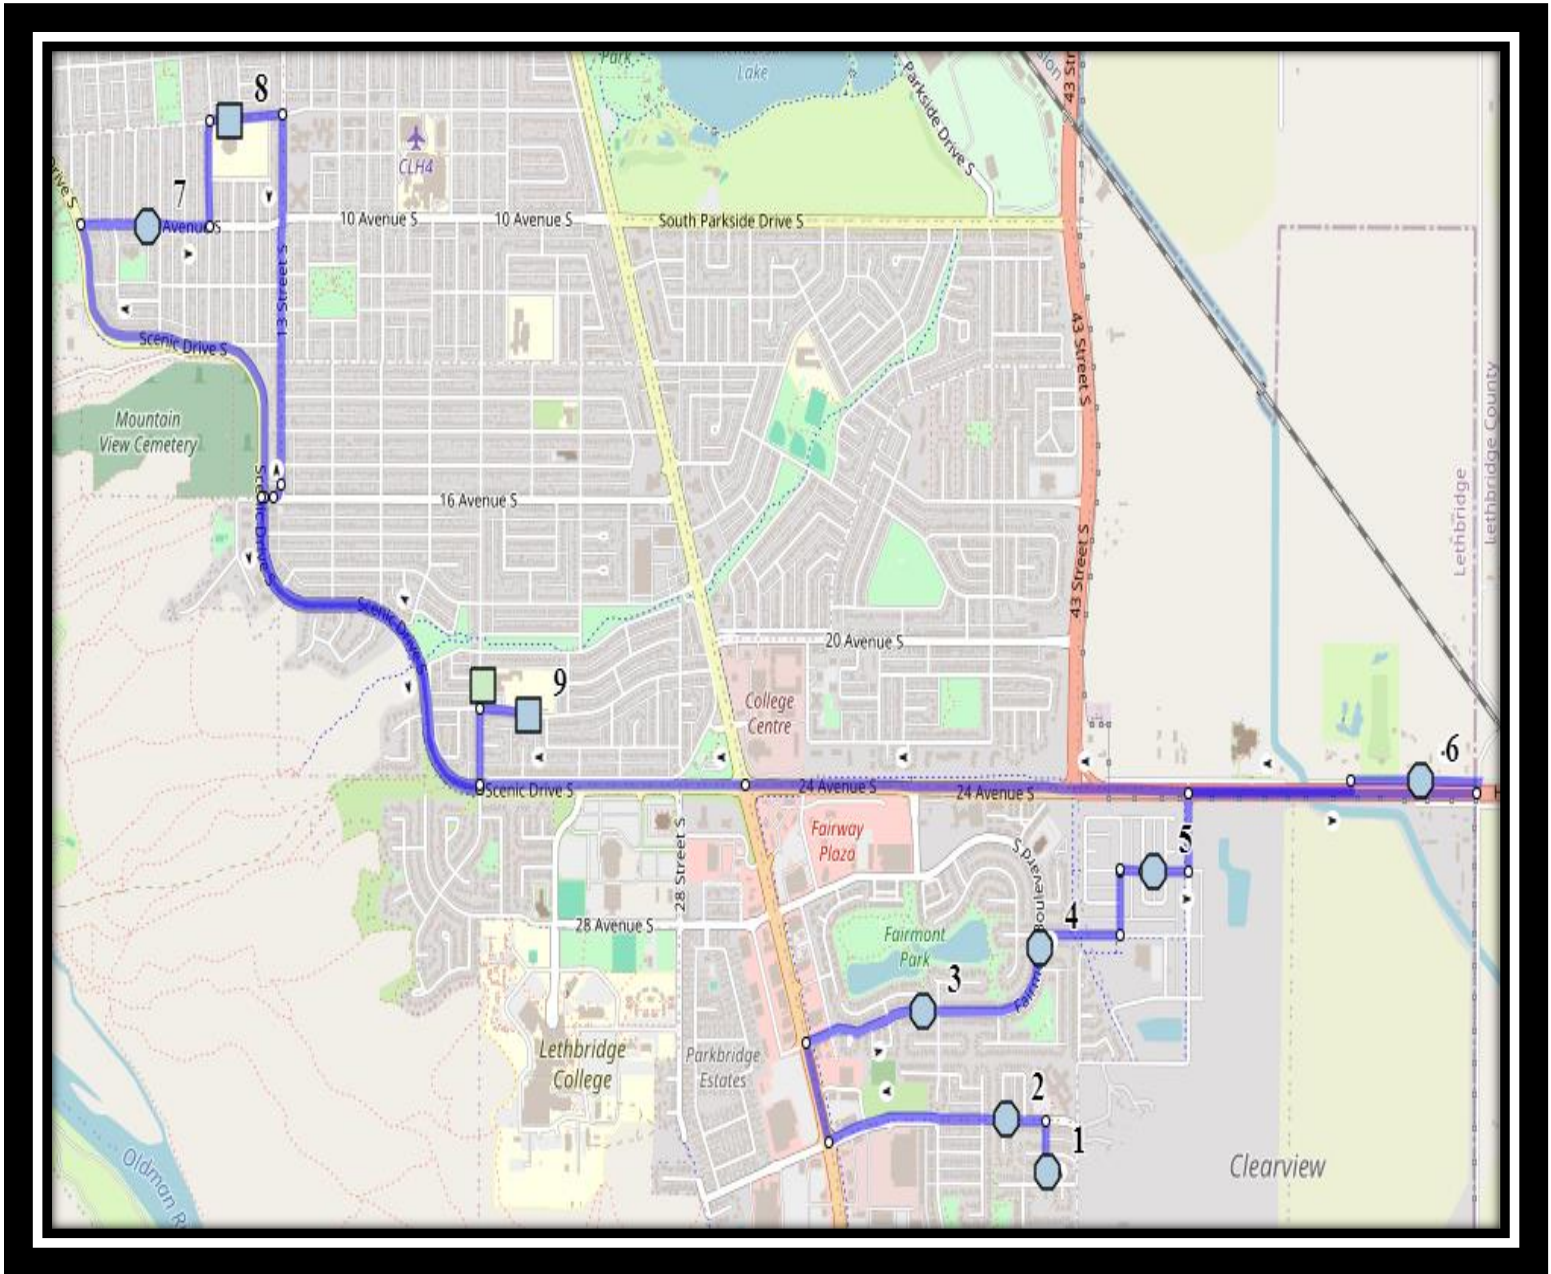

# Davidson/Bawden S4

REVISED: November 18, 2025

EFFECTIVE: November 20, 2025

**PM Route Reversed watch map and driver directions**

**Ecole Agnes Davidson – 2103 20 Street South – (403) 328-5153**

**Fleetwood Bawden – 1222 9 Ave. South – (403) 327-5818**

# Davidson/Bawden S4

REVISED: November 18, 2025

EFFECTIVE: November 20, 2025

PM opposite of AM keep an eye on map and driver directions

**Ecole Agnes Davidson – 2103 20 Street South – (403) 328-5153**

**Fleetwood Bawden – 1222 9 Ave. South – (403) 327-5818**

### Monday – Friday

- #1 - 7:59 AM - Couleesprings Link South - north of Couleesprings Terr. before alley
- #2 - 8:00 AM - Southgate Blvd South - mailboxes at gateway Cres
- #3 - 8:03 AM - Fairmont Blvd S Eastbound - at pathway
- #4 - 8:04 AM - Fairmont Blvd S Northbound - south of Fairmont Gate S
- #5 - 8:06 AM - 27 Ave South Eastbound - between 45 St and 46 St at alley
- #6 - 8:10 AM - 24 Ave South Westbound - driveway east of Evergreen Golf
- #7 - 8:17 AM - 10 Ave S - east of 9 St at alley
- #8 - 8:20 AM - Fleetwood-Bawden - 1222 9 Ave S
- #9 - 8:30 AM - Ecole Agnes Davidson - Bus Zone - 2101 22 Ave S

### Monday – Thursday

- #1 - 3:41 PM - Ecole Agnes Davidson - Bus Zone - 2101 22 Ave S
- #2 - 3:47 PM - 10 Ave S - east of 9 St at alley
- #3 - 3:55 PM - Couleesprings Link South - north of Couleesprings Terr. before alley
- #4 - 3:56 PM - Southgate Blvd South - mailboxes at gateway Cres
- #5 - 4:00 PM - Fairmont Blvd S Eastbound - at pathway
- #6 - 4:01 PM - Fairmont Blvd S Northbound - south of Fairmont Gate S
- #7 - 4:03 PM - 27 Ave South Eastbound - between 45 St and 46 St at alley
- #8 - 4:06 PM - 24 Ave South Westbound - driveway east of Evergreen Golf