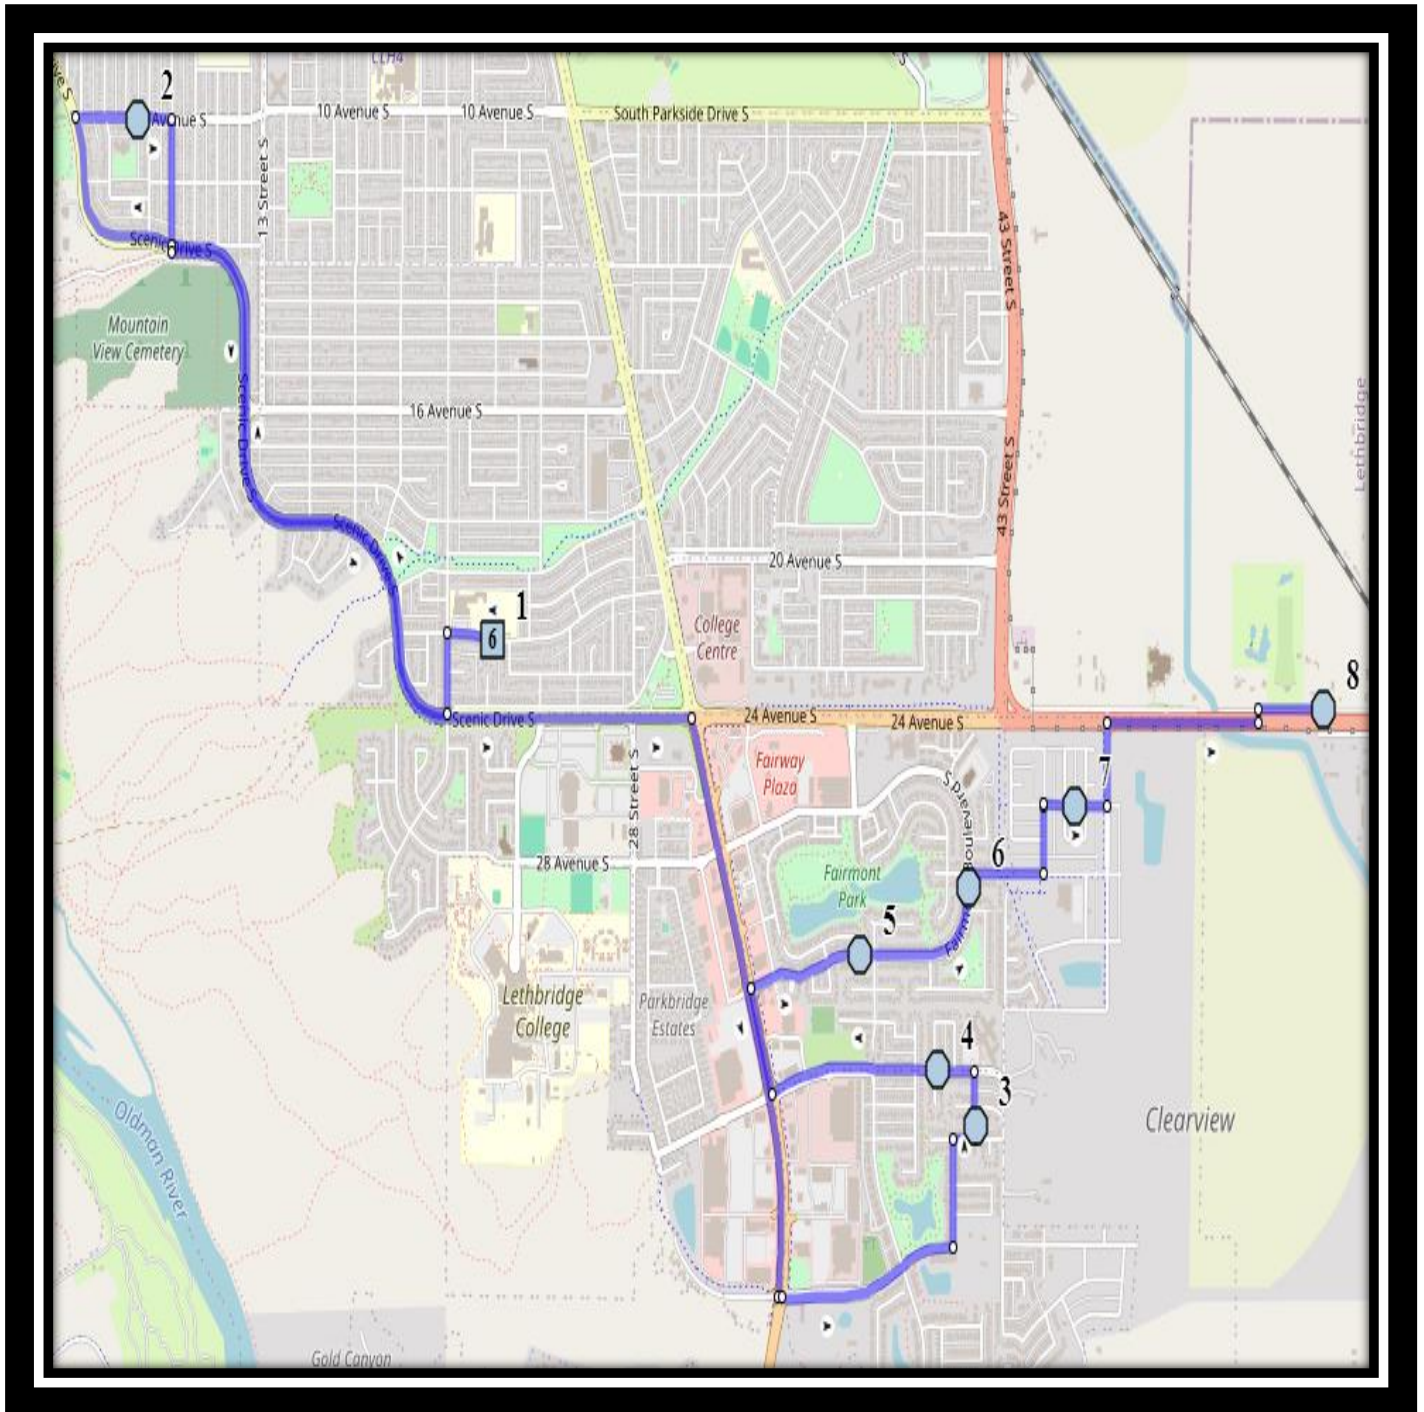

# Davidson/Bawden S4

REVISED: November 18, 2025

EFFECTIVE: November 20, 2025

**PM Route Reversed watch map and driver directions**

**Ecole Agnes Davidson – 2103 20 Street South – (403) 328-5153**

**Fleetwood Bawden – 1222 9 Ave. South – (403) 327-5818**

# Davidson/Bawden S4

REVISED: November 18, 2025

EFFECTIVE: November 20, 2025

PM opposite of AM keep an eye on map and driver directions

**Ecole Agnes Davidson – 2103 20 Street South – (403) 328-5153**

**Fleetwood Bawden – 1222 9 Ave. South – (403) 327-5818**

### Monday – Friday

- #1 - 7:59 AM - Couleesprings Link South - north of Couleesprings Terr. before alley
- #2 - 8:00 AM - Southgate Blvd South - mailboxes at gateway Cres
- #3 - 8:03 AM - Fairmont Blvd S Eastbound - at pathway
- #4 - 8:04 AM - Fairmont Blvd S Northbound - south of Fairmont Gate S
- #5 - 8:06 AM - 27 Ave South Eastbound - between 45 St and 46 St at alley
- #6 - 8:10 AM - 24 Ave South Westbound - driveway east of Evergreen Golf
- #7 - 8:17 AM - 10 Ave S - east of 9 St at alley
- #8 - 8:20 AM - Fleetwood-Bawden - 1222 9 Ave S
- #9 - 8:30 AM - Ecole Agnes Davidson - Bus Zone - 2101 22 Ave S

### Monday – Thursday

- #1 - 3:41 PM - Ecole Agnes Davidson - Bus Zone - 2101 22 Ave S
- #2 - 3:47 PM - 10 Ave S - east of 9 St at alley
- #3 - 3:55 PM - Couleesprings Link South - north of Couleesprings Terr. before alley
- #4 - 3:56 PM - Southgate Blvd South - mailboxes at gateway Cres
- #5 - 4:00 PM - Fairmont Blvd S Eastbound - at pathway
- #6 - 4:01 PM - Fairmont Blvd S Northbound - south of Fairmont Gate S
- #7 - 4:03 PM - 27 Ave South Eastbound - between 45 St and 46 St at alley
- #8 - 4:06 PM - 24 Ave South Westbound - driveway east of Evergreen Golf