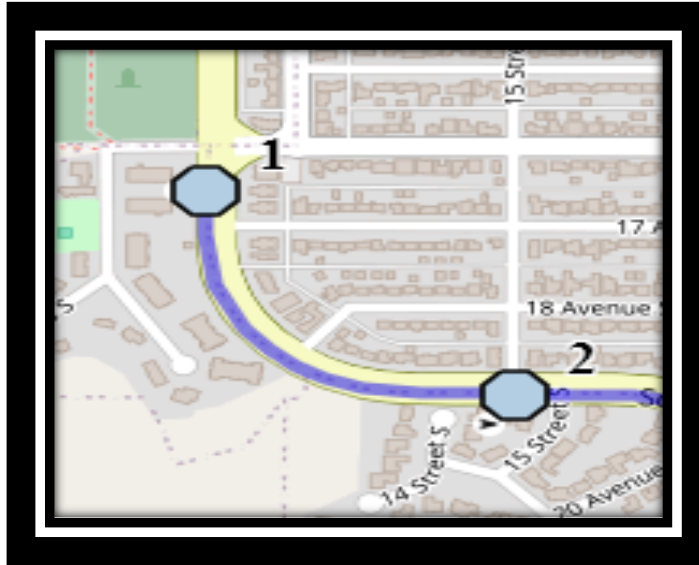

## **Lakeview Elementary – 1129 Henderson Lake Blvd South – (403) 328-5454**

Please arrive 10 minutes before scheduled pick up and drop off times. Times shown may vary due to weather & traffic conditions.

Bus routes and maps are subject to change. For the most up-to-date version, visit [www.southland.ca/lethbridge](http://www.southland.ca/lethbridge).