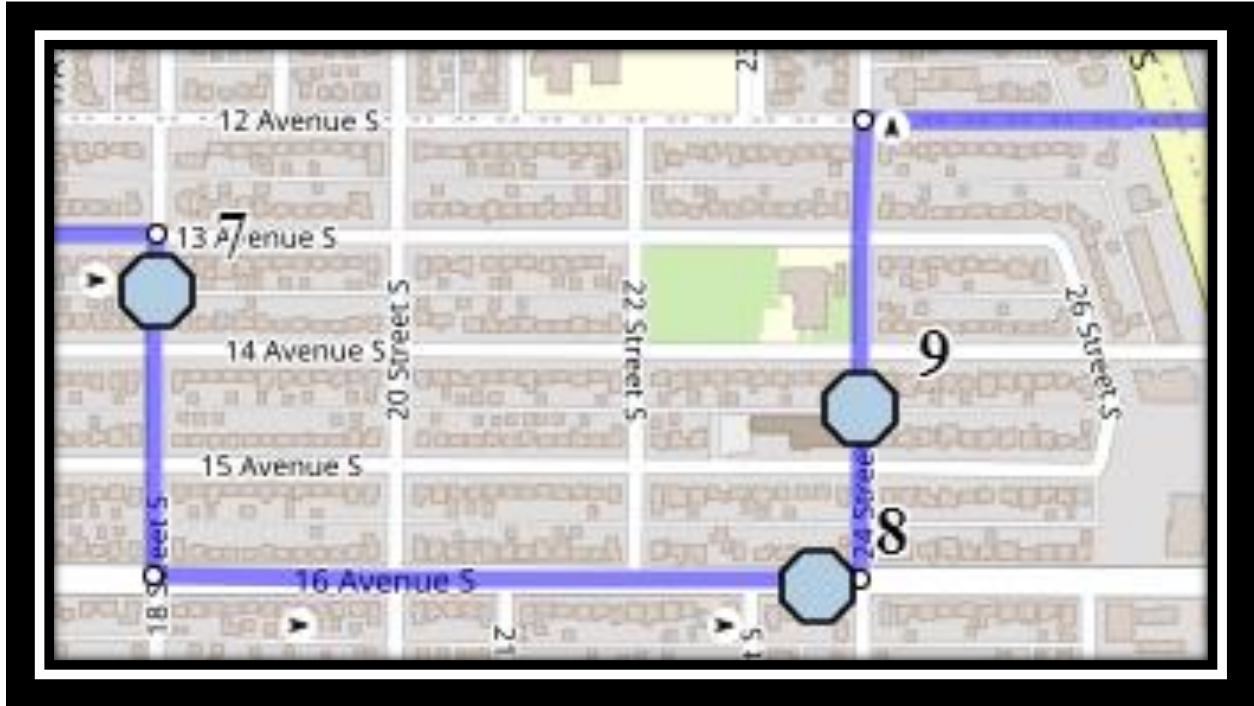

## **Lakeview Elementary – 1129 Henderson Lake Blvd South – (403) 328-5454**

Please arrive 10 minutes before scheduled pick up and drop off times. Times shown may vary due to weather & traffic conditions.

Bus routes and maps are subject to change. For the most up-to-date version, visit [www.southland.ca/lethbridge](http://www.southland.ca/lethbridge).

## Monday – Friday

- #1 - 8:14 AM - Scenic Drive South - south of 16 Ave S at Turnout
- #2 - 8:15 AM - Scenic Drive South at CT stop before 15 street south
- #3 - 8:17 AM - 20 Street South Northbound - north of 22 Ave S at intersection
- #4 - 8:17 AM - 20 Street South Northbound - north of 20 Ave S at green strip
- #5 - 8:18 AM - 20 Street South Northbound - north of 19 Ave S at intersection
- #6 - 8:20 AM - 17 St S - south of 17 Ave at alley
- #7 - 8:22 AM - 18 St S Northbound - north of 14 Ave S at alley
- #8 - 8:25 AM - 16 Ave South - west of 24 ST S at intersection
- #9 - 8:27 AM - 24 Street South - north of 15 Ave S at alley
- #10 - 8:30 AM - Lakeview School - 1129 Henderson Lake Blvd S