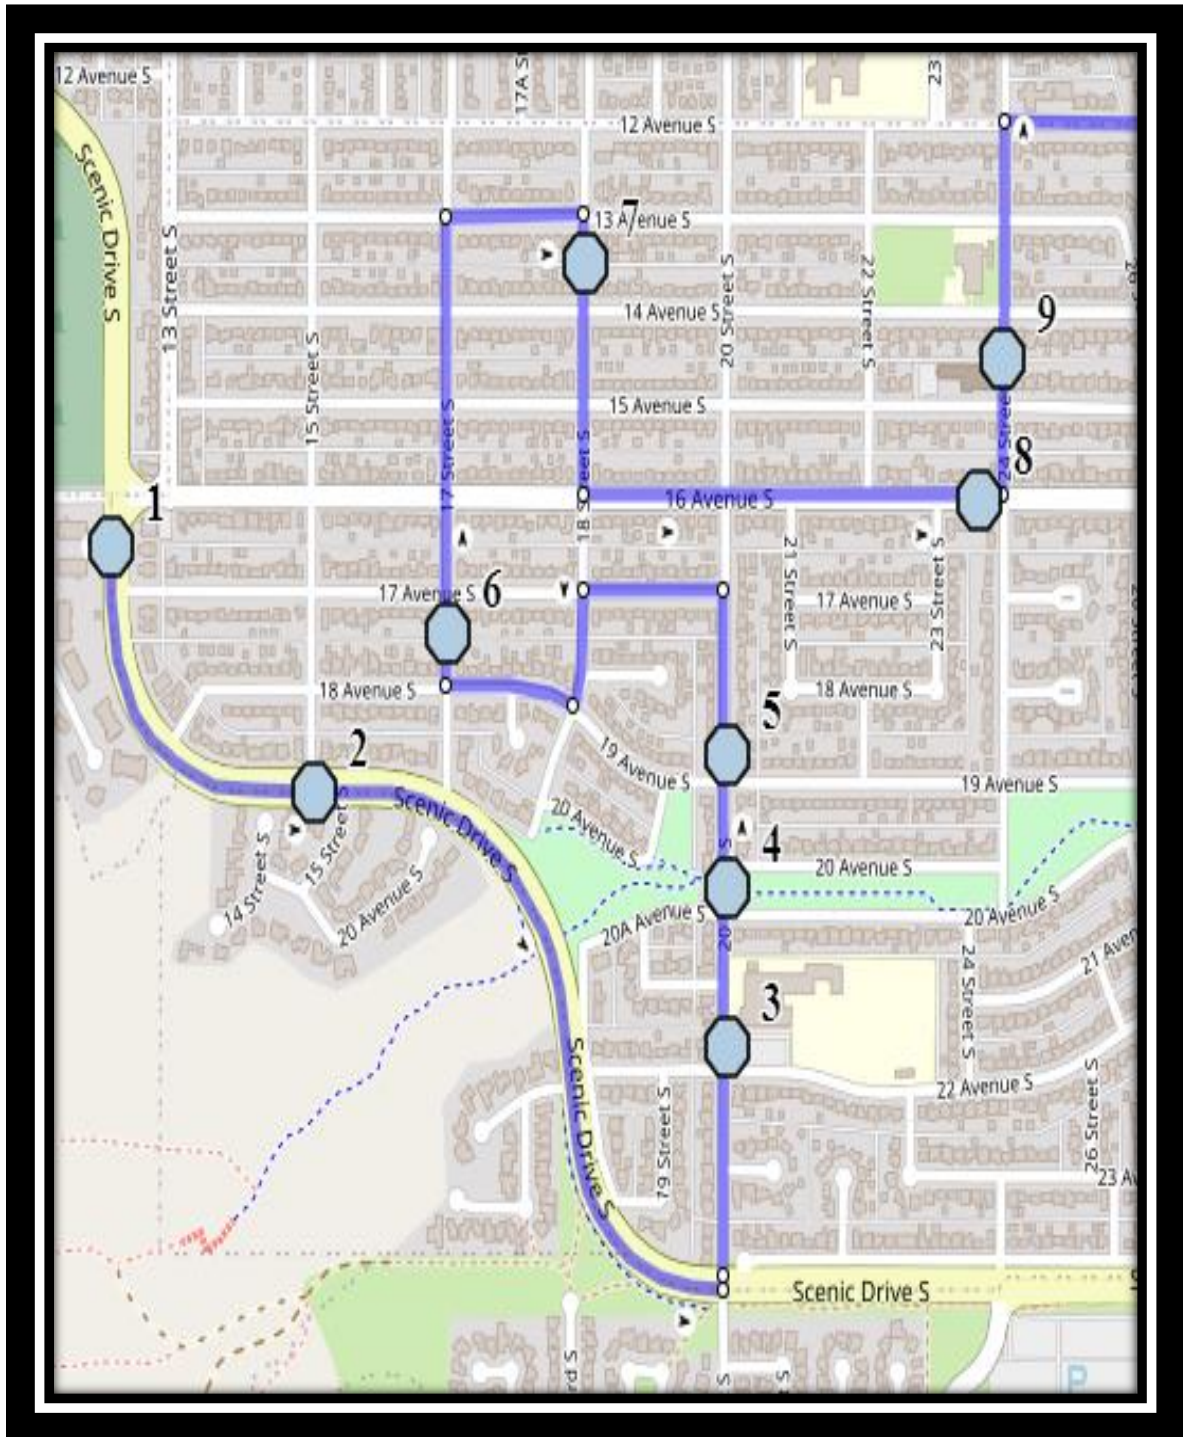

# Lakeview S1

REVISED: November.5/2025

EFFECTIVE: November.7/2025

**AM Route / PM Same as AM**

## **Lakeview Elementary – 1129 Henderson Lake Blvd South – (403) 328-5454**

Please arrive 10 minutes before scheduled pick up and drop off times. Times shown may vary due to weather & traffic conditions.

**#7 - 11:52 AM - 17 St S - south of 17 Ave at alley**

**#8 - 11:54 AM - 18 St S Northbound - north of 14 Ave S at alley**

**#9 - 11:57 AM - 16 Ave South - west of 24 ST S at intersection**

**#10 - 11:58 AM - 24 Street South - north of 15 Ave S at alley**